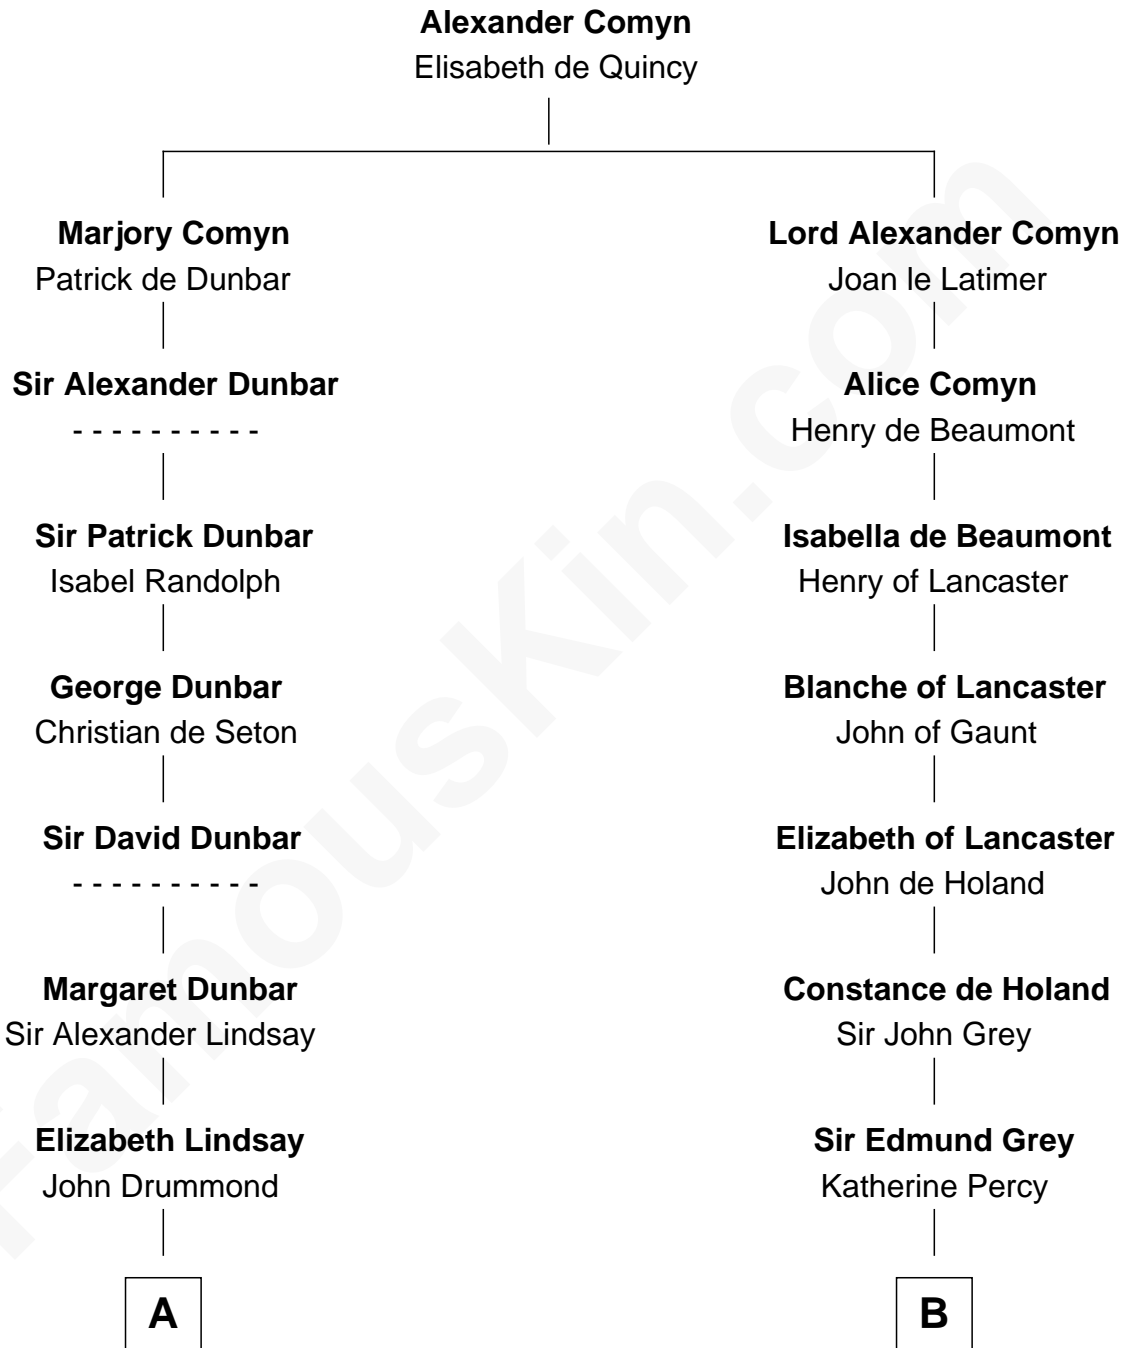

FamousKin.com

Relationship Chart of

Sir Winston Churchill

Prime Minister of the United Kingdom

16th cousin 5 times removed of

DeWitt Clinton

6th Governor of New York

C

—
Susan Stewart
George Spencer

—
Sir George Spencer-Churchill
Jane Stewart

—
Sir John Winston Spencer-Churchill
Frances Anne Emily Vane

—
Randolph Henry Spencer-Churchill
Jeanette Jerome

—
Sir Winston Churchill
Prime Minister of the United Kingdom