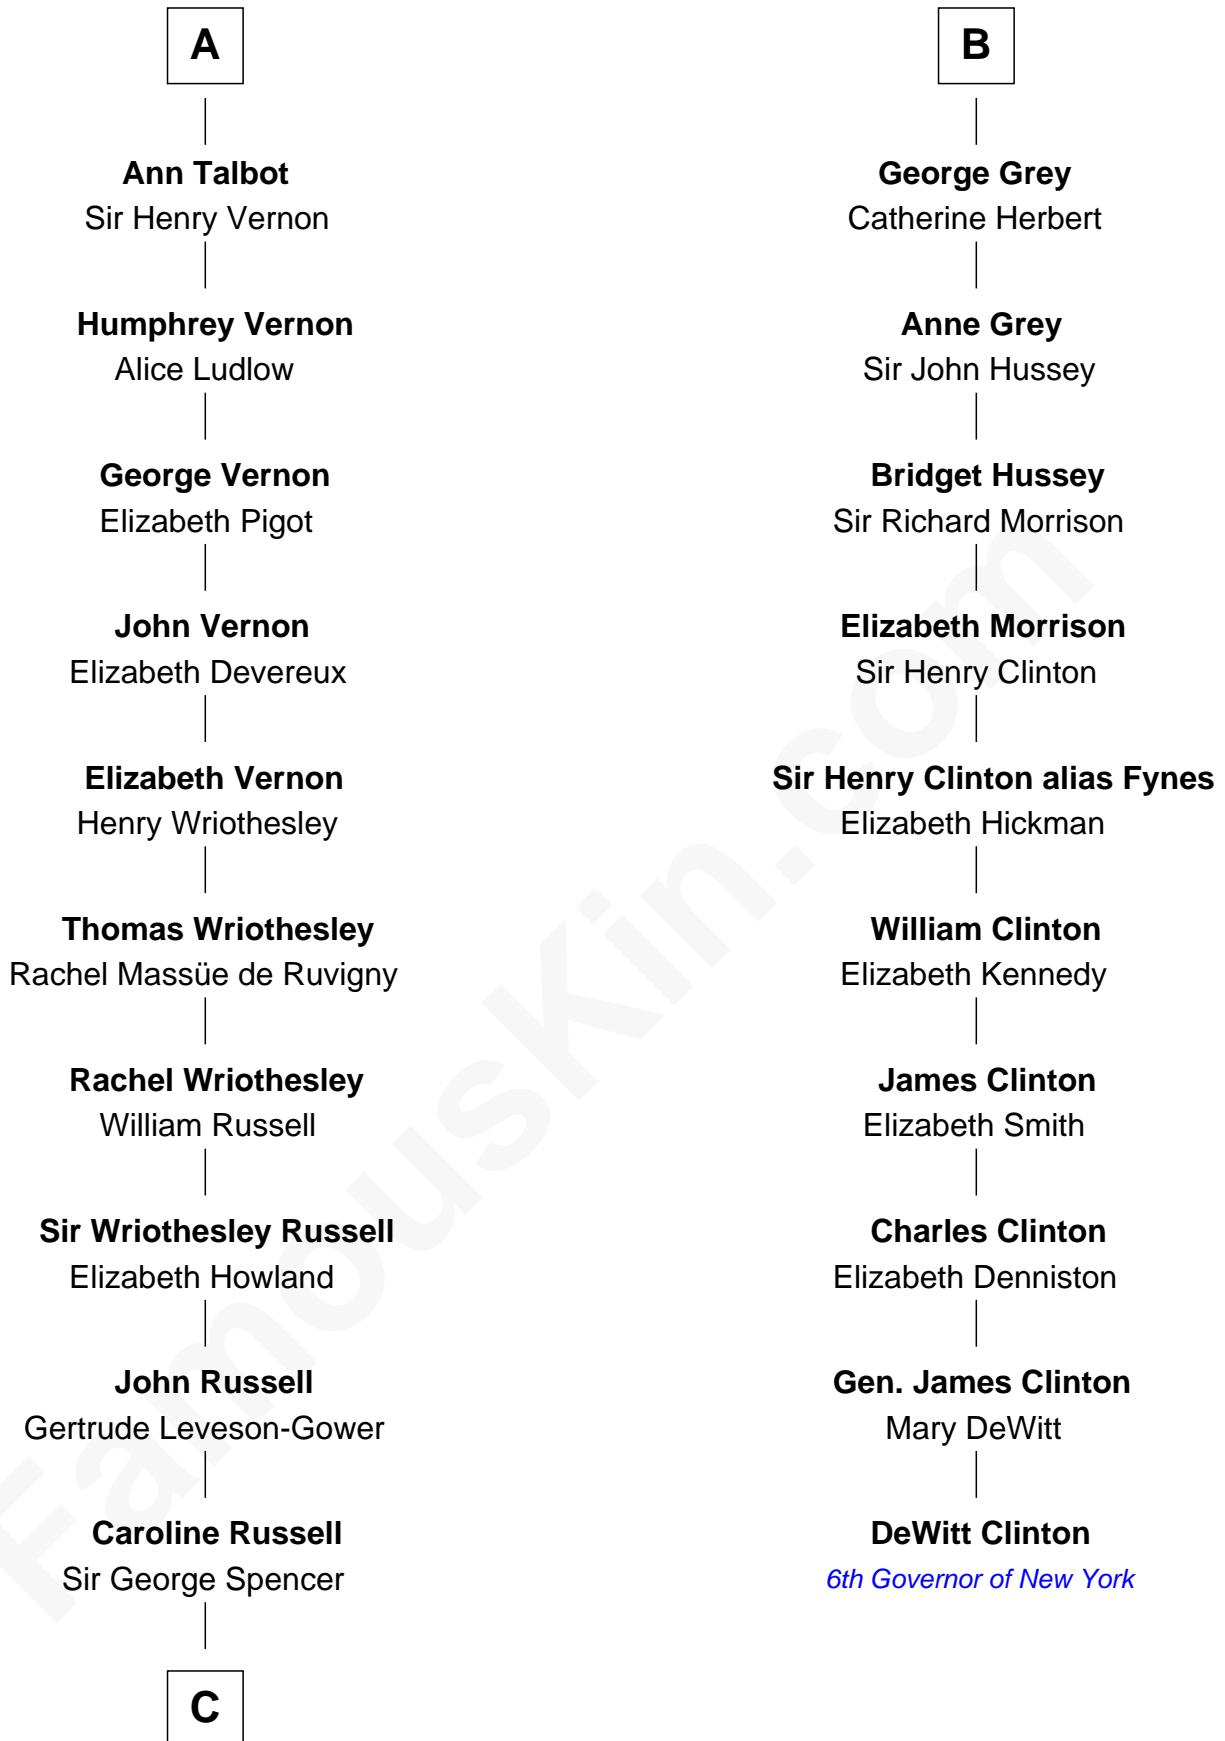

## Relationship Chart of

### Sir Winston Churchill

*Prime Minister of the United Kingdom*

16th cousin 5 times removed of

**DeWitt Clinton**

*6th Governor of New York*

**Sir William de Ros**

Lucy FitzPiers

**C**

George Spencer

Susan Stewart

Sir George Spencer-Churchill

Jane Stewart

Sir John Winston Spencer-Churchill

Frances Anne Emily Vane

Randolph Henry Spencer-Churchill

Jeanette Jerome