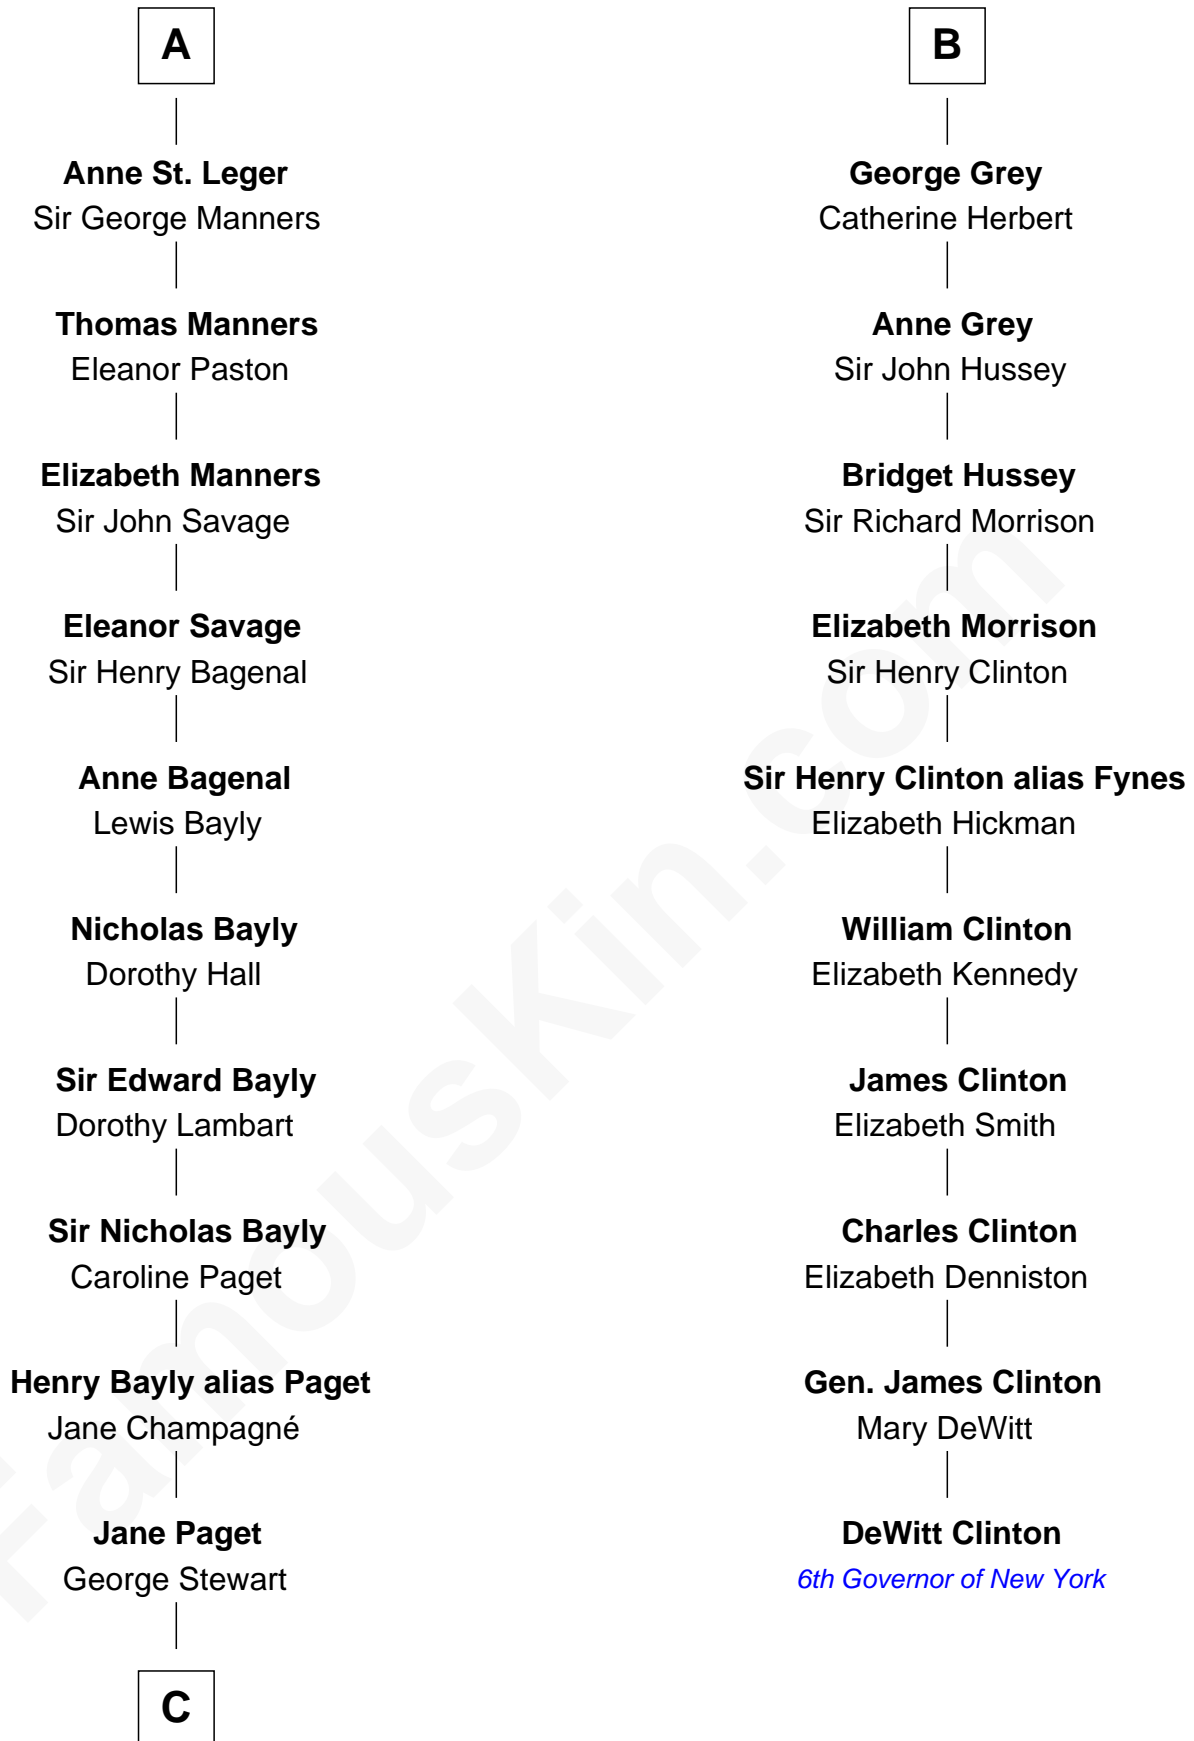

### Sir Winston Churchill

*Prime Minister of the United Kingdom*

**16th cousin 4 times removed of**

**DeWitt Clinton**

*6th Governor of New York*

**William Longespee**  
Idoine de Camville

**C**

—  
**Jane Stewart**

Sir George Spencer-Churchill

—  
**Sir John Winston Spencer-Churchill**

Frances Anne Emily Vane

—  
**Randolph Henry Spencer-Churchill**

Jeanette Jerome

—  
**Sir Winston Churchill**

*Prime Minister of the United Kingdom*