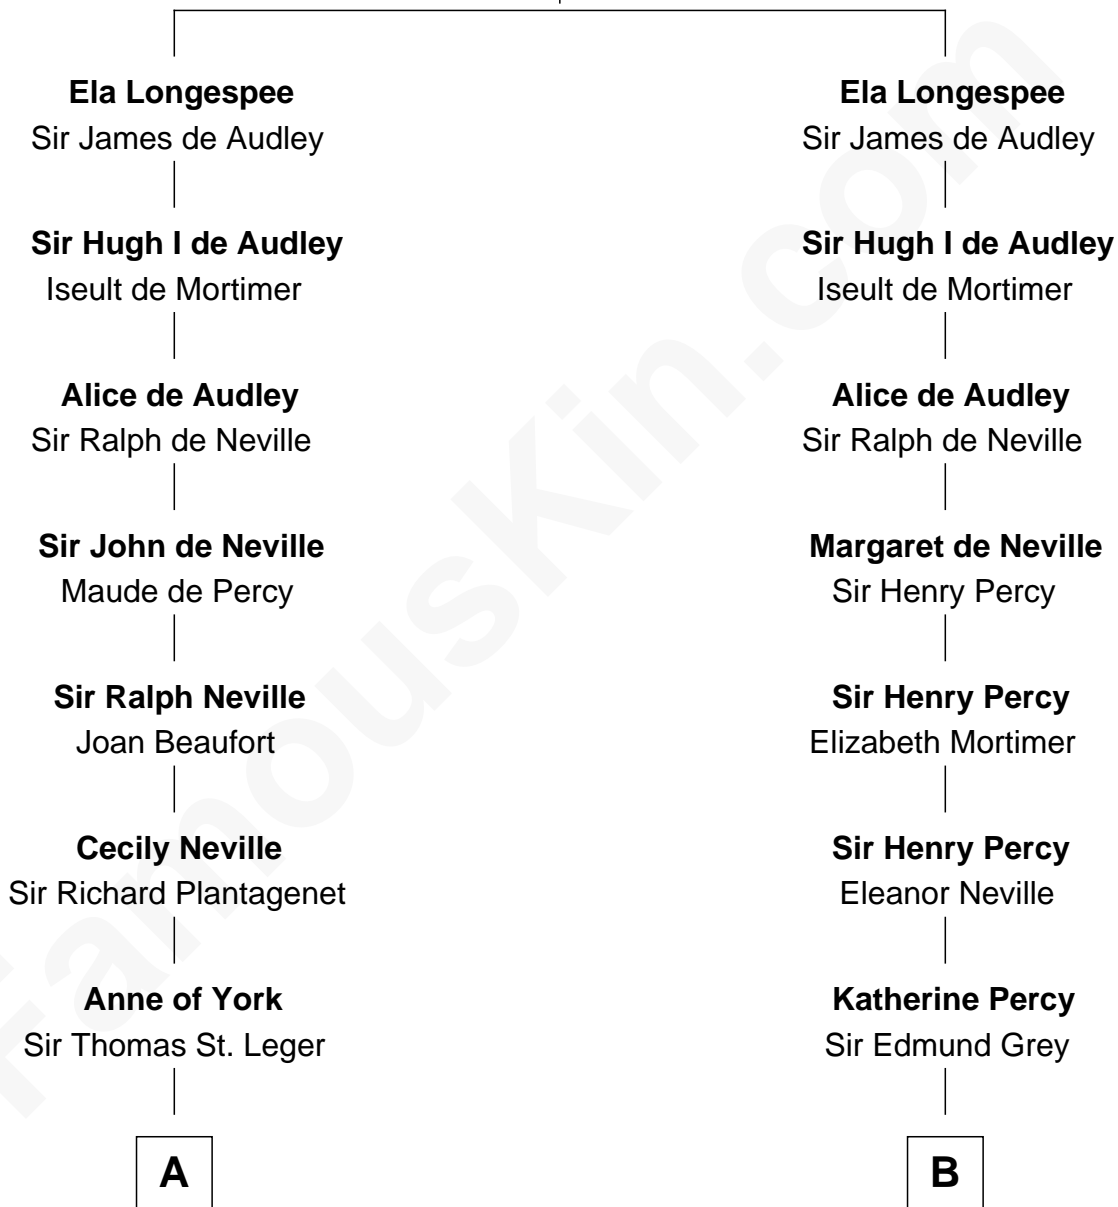

## Relationship Chart of

### Sir Winston Churchill

*Prime Minister of the United Kingdom*

**16th cousin 4 times removed of**

**DeWitt Clinton**

*6th Governor of New York*

**William Longespee**  
Idoine de Camville

**C**

—  
**Jane Stewart**

Sir George Spencer-Churchill

—  
**Sir John Winston Spencer-Churchill**

Frances Anne Emily Vane

—  
**Randolph Henry Spencer-Churchill**

Jeanette Jerome

—  
**Sir Winston Churchill**

*Prime Minister of the United Kingdom*