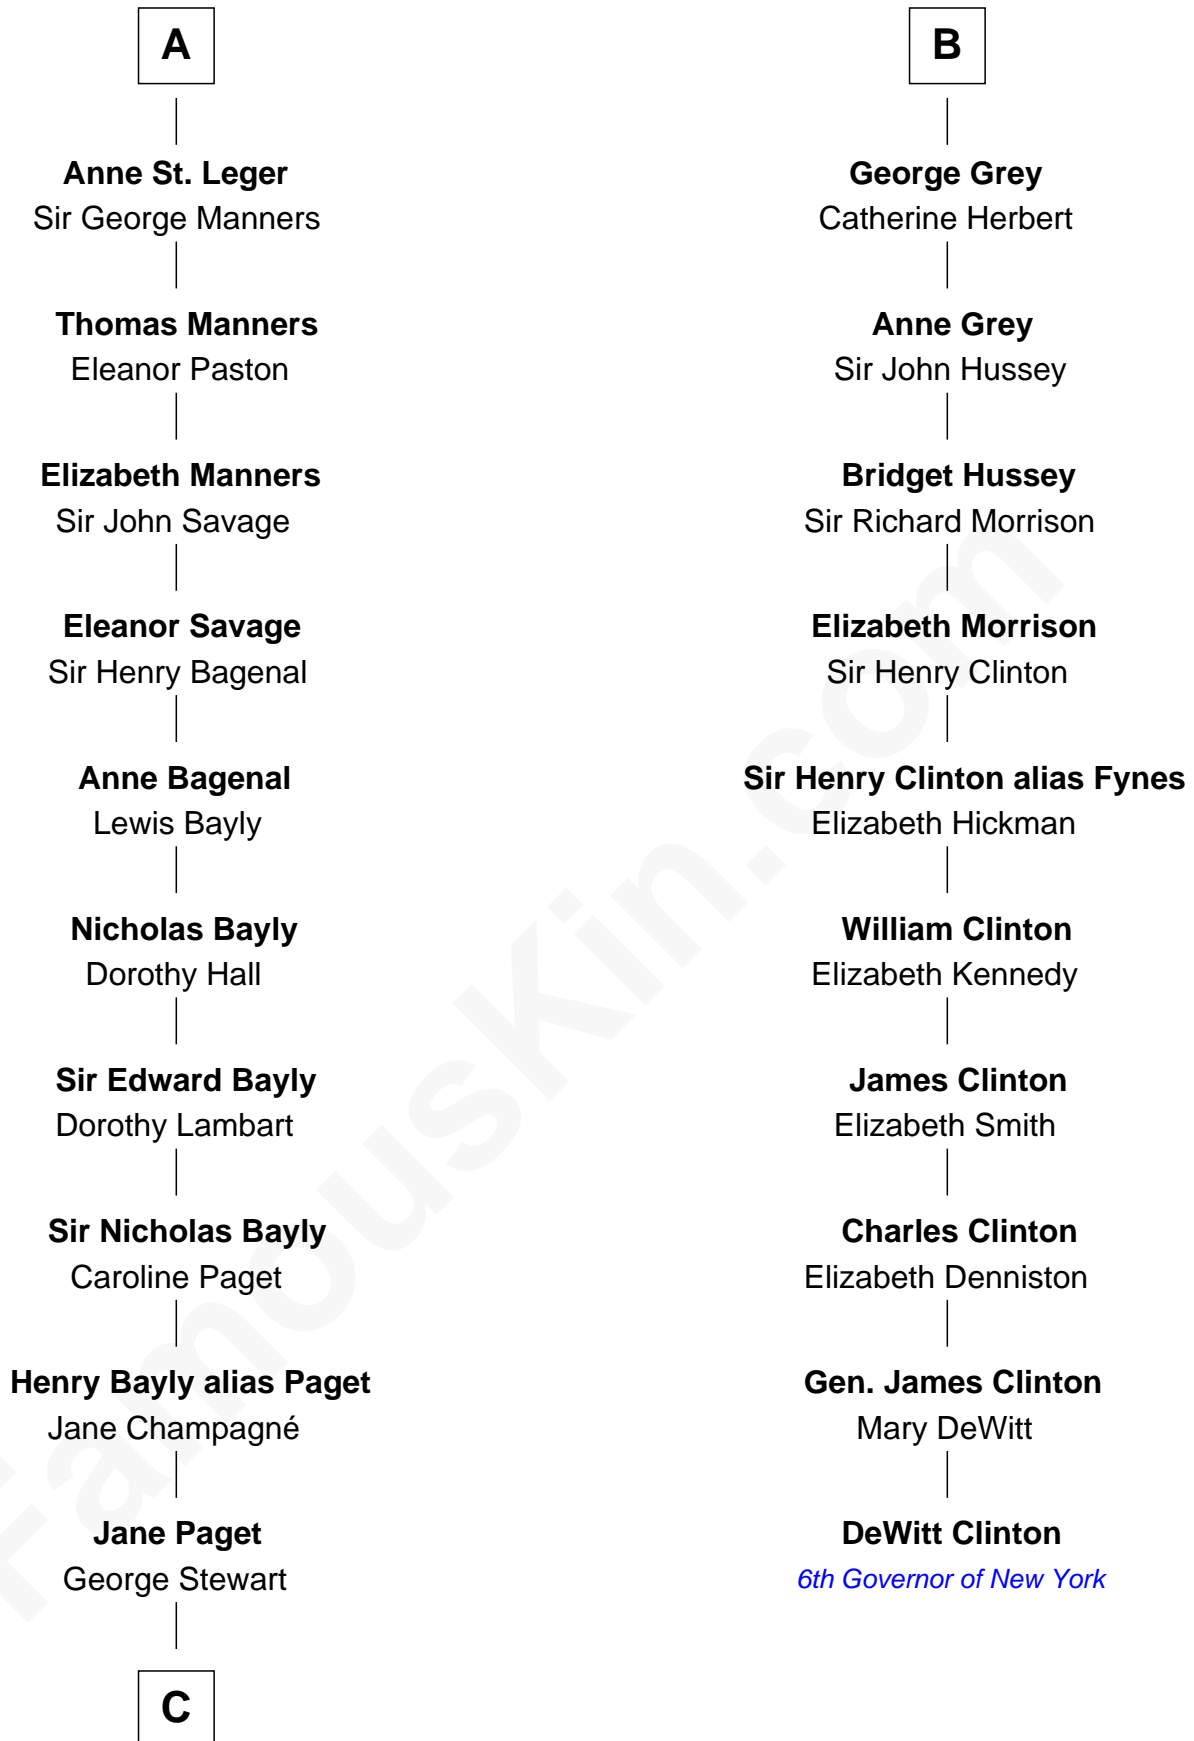

### Sir Winston Churchill

*Prime Minister of the United Kingdom*

**16th cousin 4 times removed of**

**DeWitt Clinton**

*6th Governor of New York*

**King Henry I of Navarre**

Blanche of Artois

**C**

—  
**Jane Stewart**

Sir George Spencer-Churchill

—  
**Sir John Winston Spencer-Churchill**

Frances Anne Emily Vane

—  
**Randolph Henry Spencer-Churchill**

Jeanette Jerome

—  
**Sir Winston Churchill**

*Prime Minister of the United Kingdom*