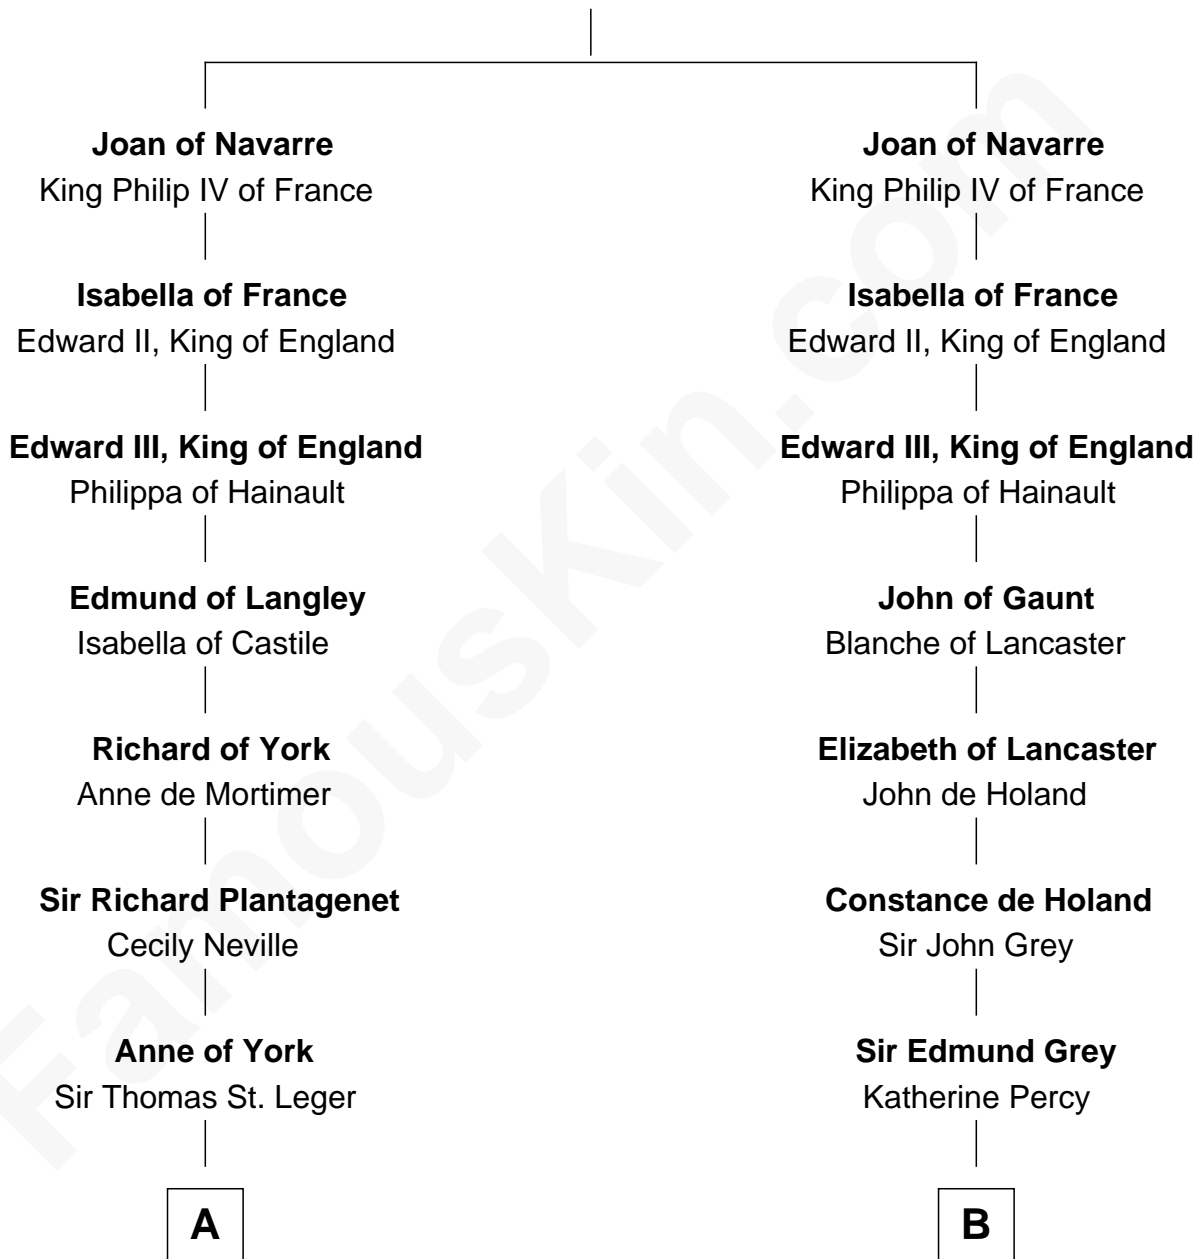

## Relationship Chart of

### Sir Winston Churchill

*Prime Minister of the United Kingdom*

**16th cousin 4 times removed of**

**DeWitt Clinton**

*6th Governor of New York*

**King Henry I of Navarre**

Blanche of Artois

**C**

—  
**Jane Stewart**

Sir George Spencer-Churchill

—  
**Sir John Winston Spencer-Churchill**

Frances Anne Emily Vane

—  
**Randolph Henry Spencer-Churchill**

Jeanette Jerome

—  
**Sir Winston Churchill**

*Prime Minister of the United Kingdom*