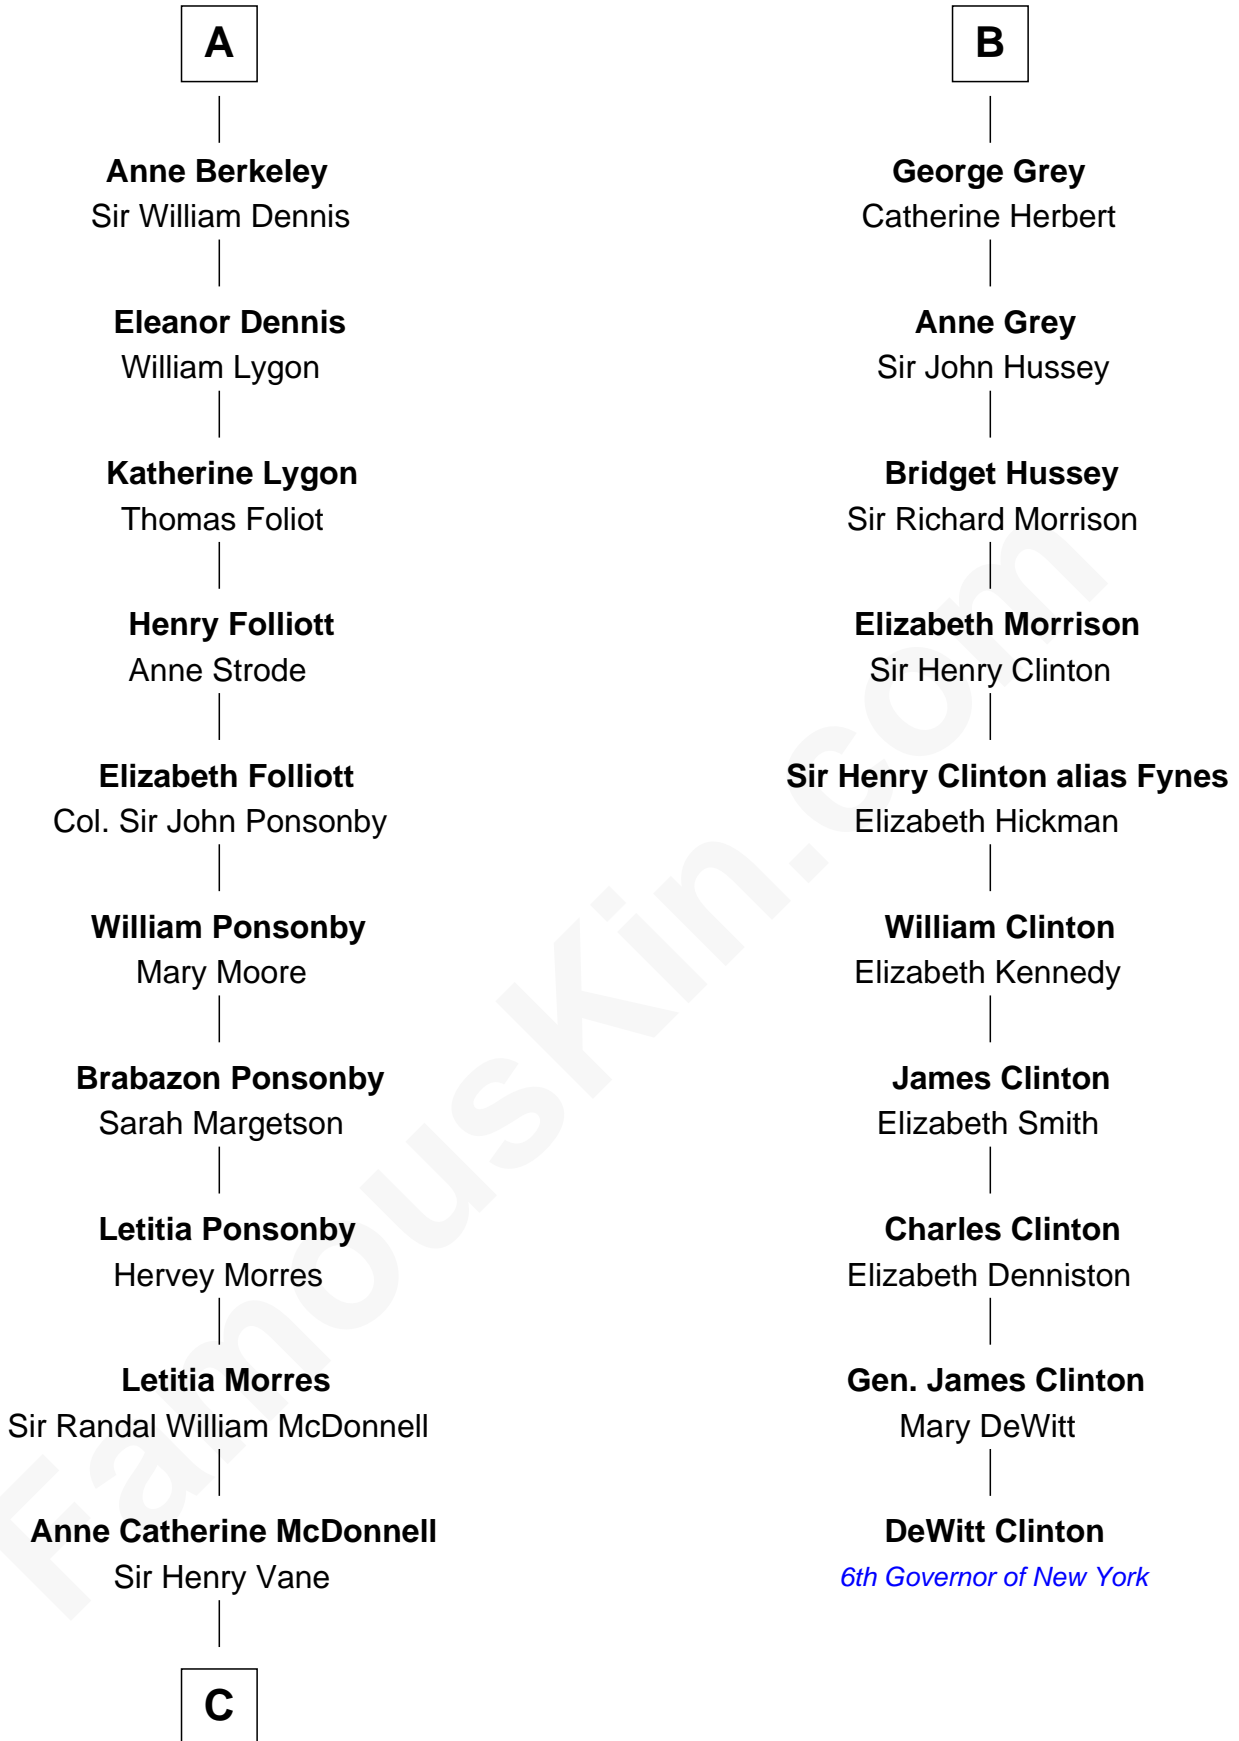

FamousKin.com

Relationship Chart of

Sir Winston Churchill

Prime Minister of the United Kingdom

16th cousin 4 times removed of

DeWitt Clinton

6th Governor of New York

Robert I, Count of Artois

Matilda of Brabant

C

—
Frances Anne Emily Vane-Tempest

Sir Charles William Stewart

—
Frances Anne Emily Vane

Sir John Winston Spencer-Churchill

—
Randolph Henry Spencer-Churchill

Jeanette Jerome