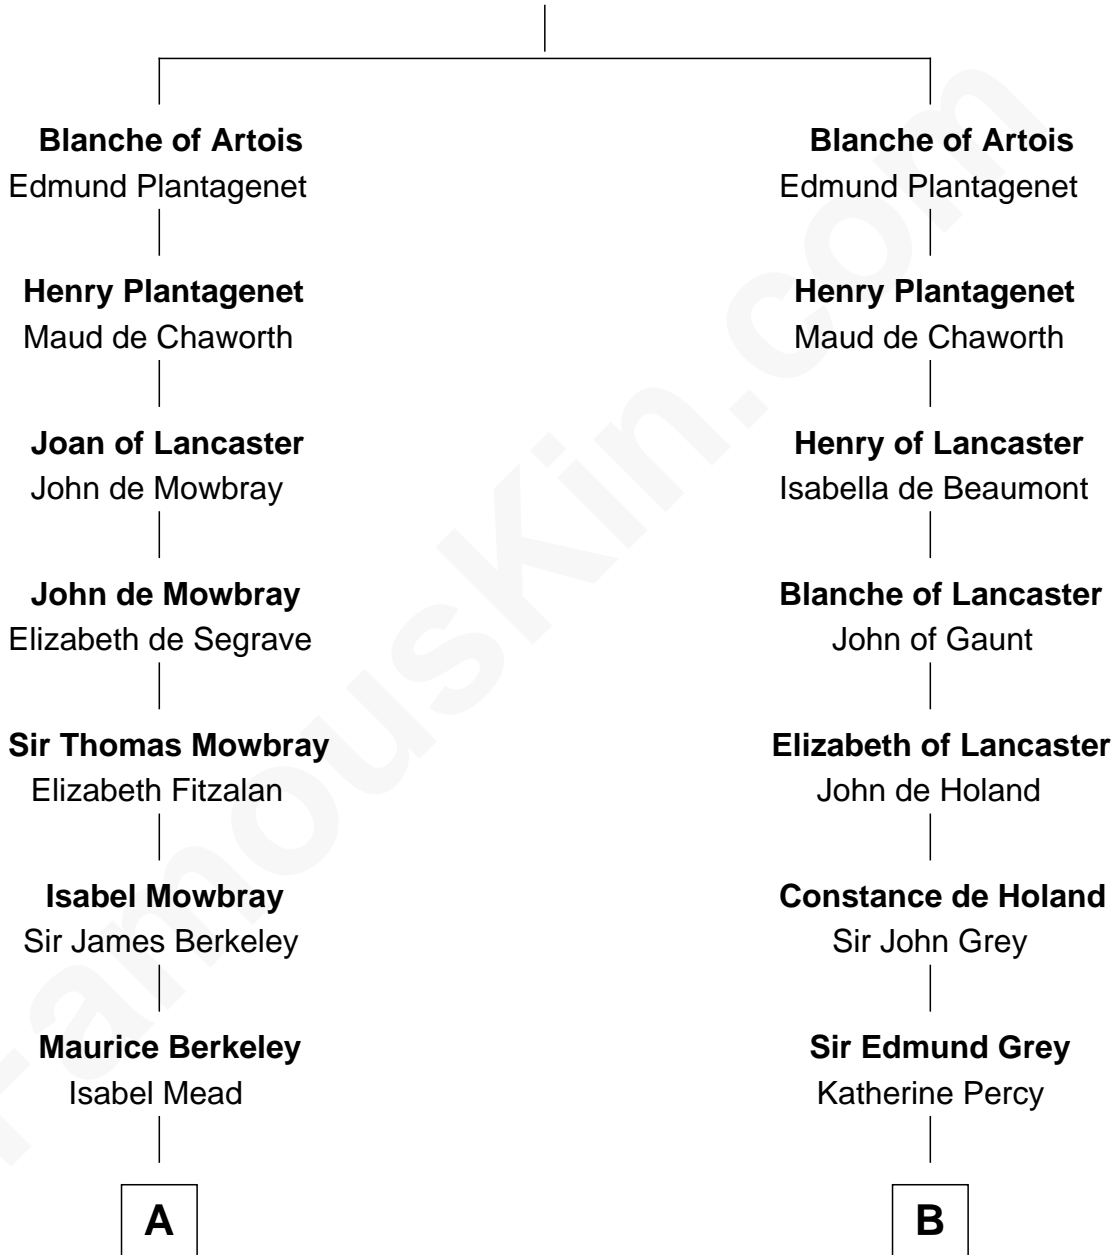

FamousKin.com

Relationship Chart of

Sir Winston Churchill

Prime Minister of the United Kingdom

16th cousin 4 times removed of

DeWitt Clinton

6th Governor of New York

Robert I, Count of Artois

Matilda of Brabant

C

—
Frances Anne Emily Vane-Tempest

Sir Charles William Stewart

—
Frances Anne Emily Vane

Sir John Winston Spencer-Churchill

—
Randolph Henry Spencer-Churchill

Jeanette Jerome