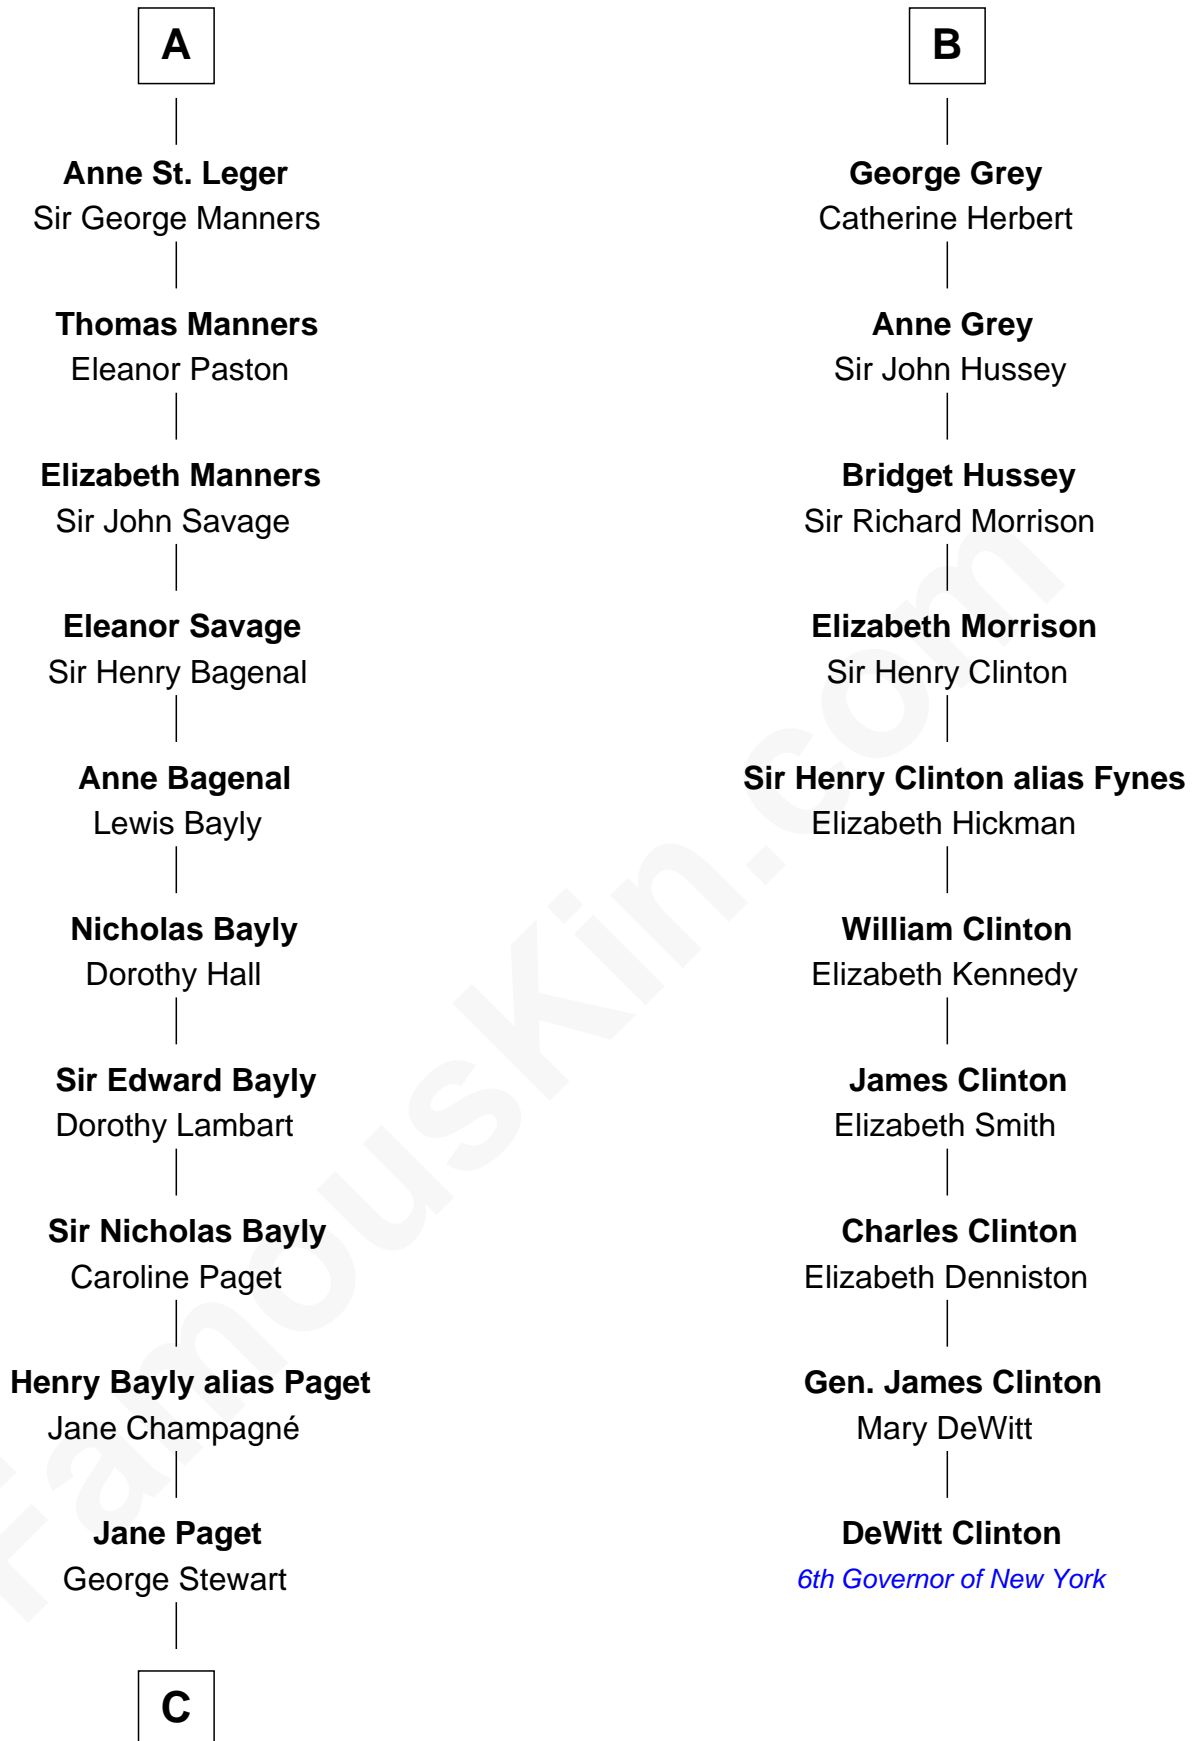

## Relationship Chart of

### Sir Winston Churchill

*Prime Minister of the United Kingdom*

**16th cousin 4 times removed of**

**DeWitt Clinton**

*6th Governor of New York*

**C**

—  
**Jane Stewart**

Sir George Spencer-Churchill

—  
**Sir John Winston Spencer-Churchill**

Frances Anne Emily Vane

—  
**Randolph Henry Spencer-Churchill**

Jeanette Jerome

—  
**Sir Winston Churchill**

*Prime Minister of the United Kingdom*

FamousKin.com