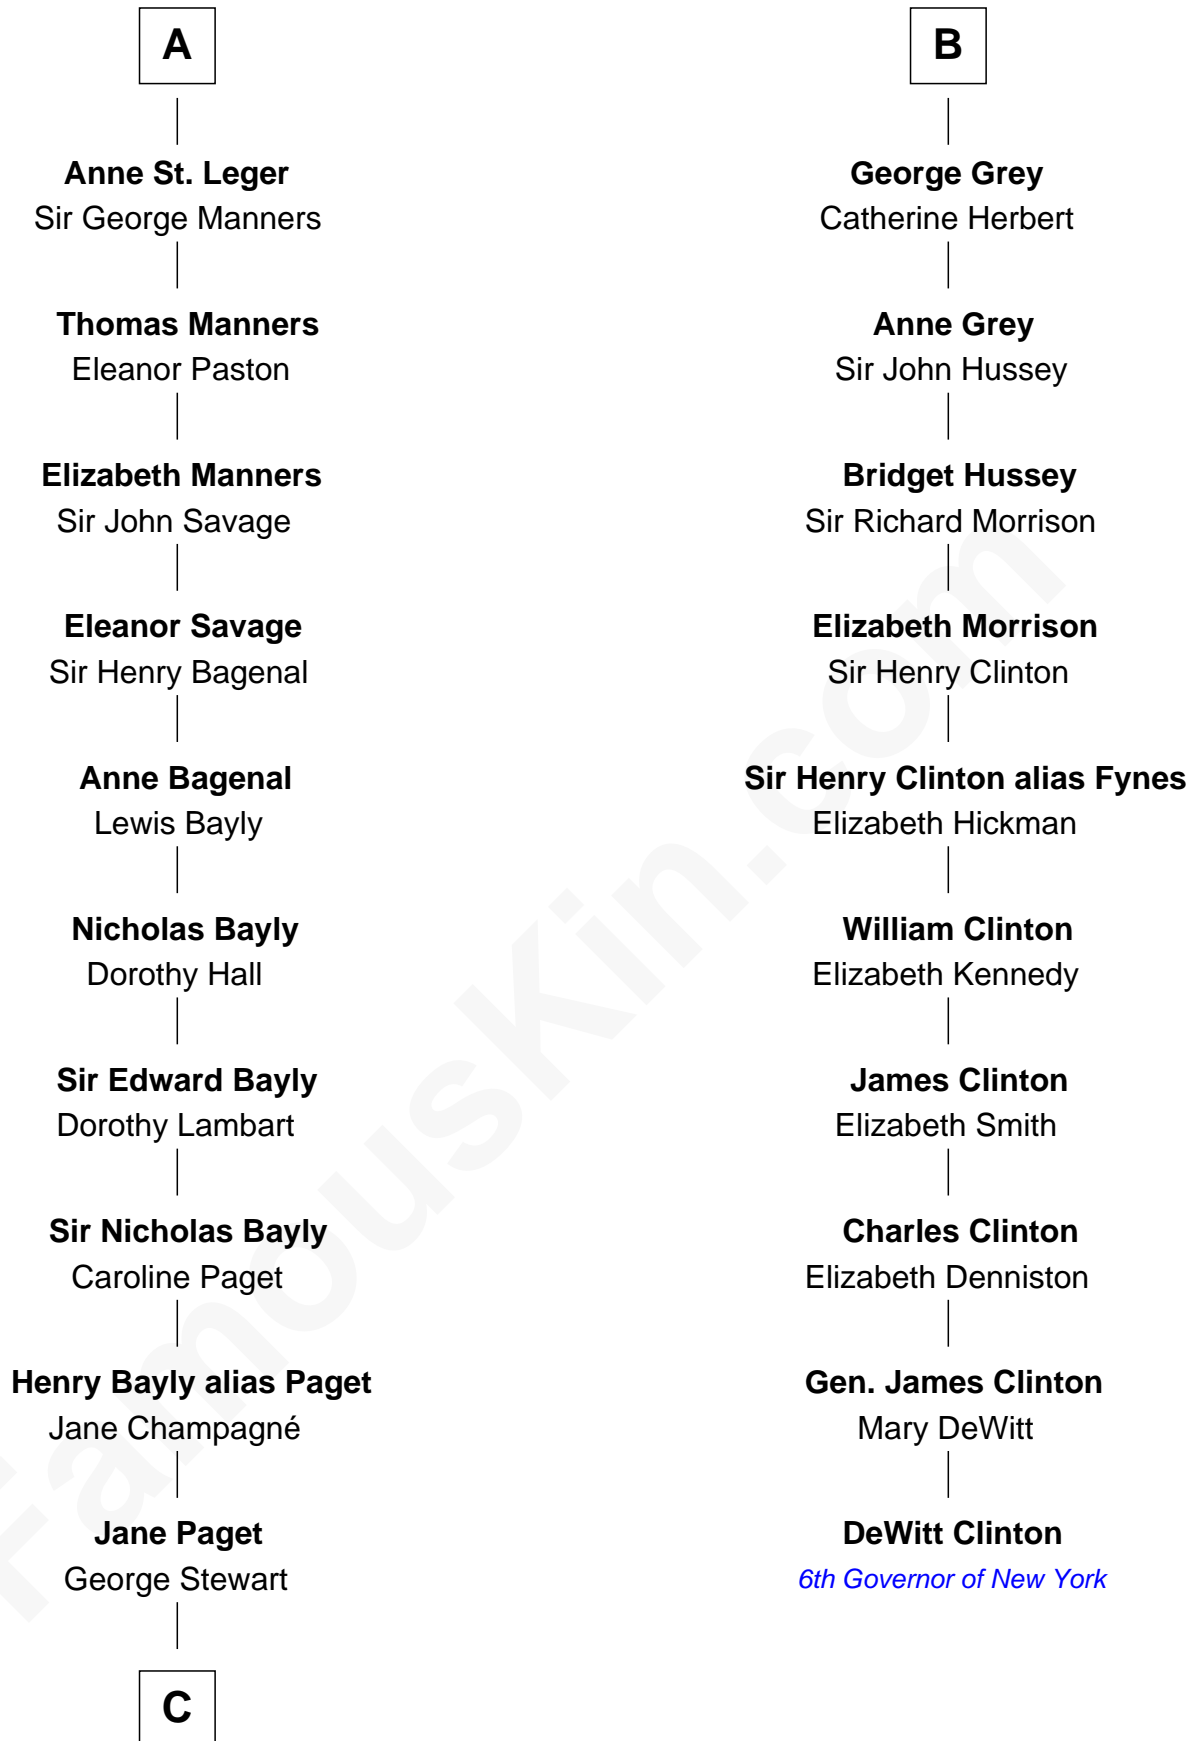

FamousKin.com

Relationship Chart of

Sir Winston Churchill

Prime Minister of the United Kingdom

16th cousin 4 times removed of

DeWitt Clinton

6th Governor of New York

Roger FitzJohn

Isabel - - - - -

C

—
Jane Stewart

Sir George Spencer-Churchill

—
Sir John Winston Spencer-Churchill

Frances Anne Emily Vane

—
Randolph Henry Spencer-Churchill

Jeanette Jerome