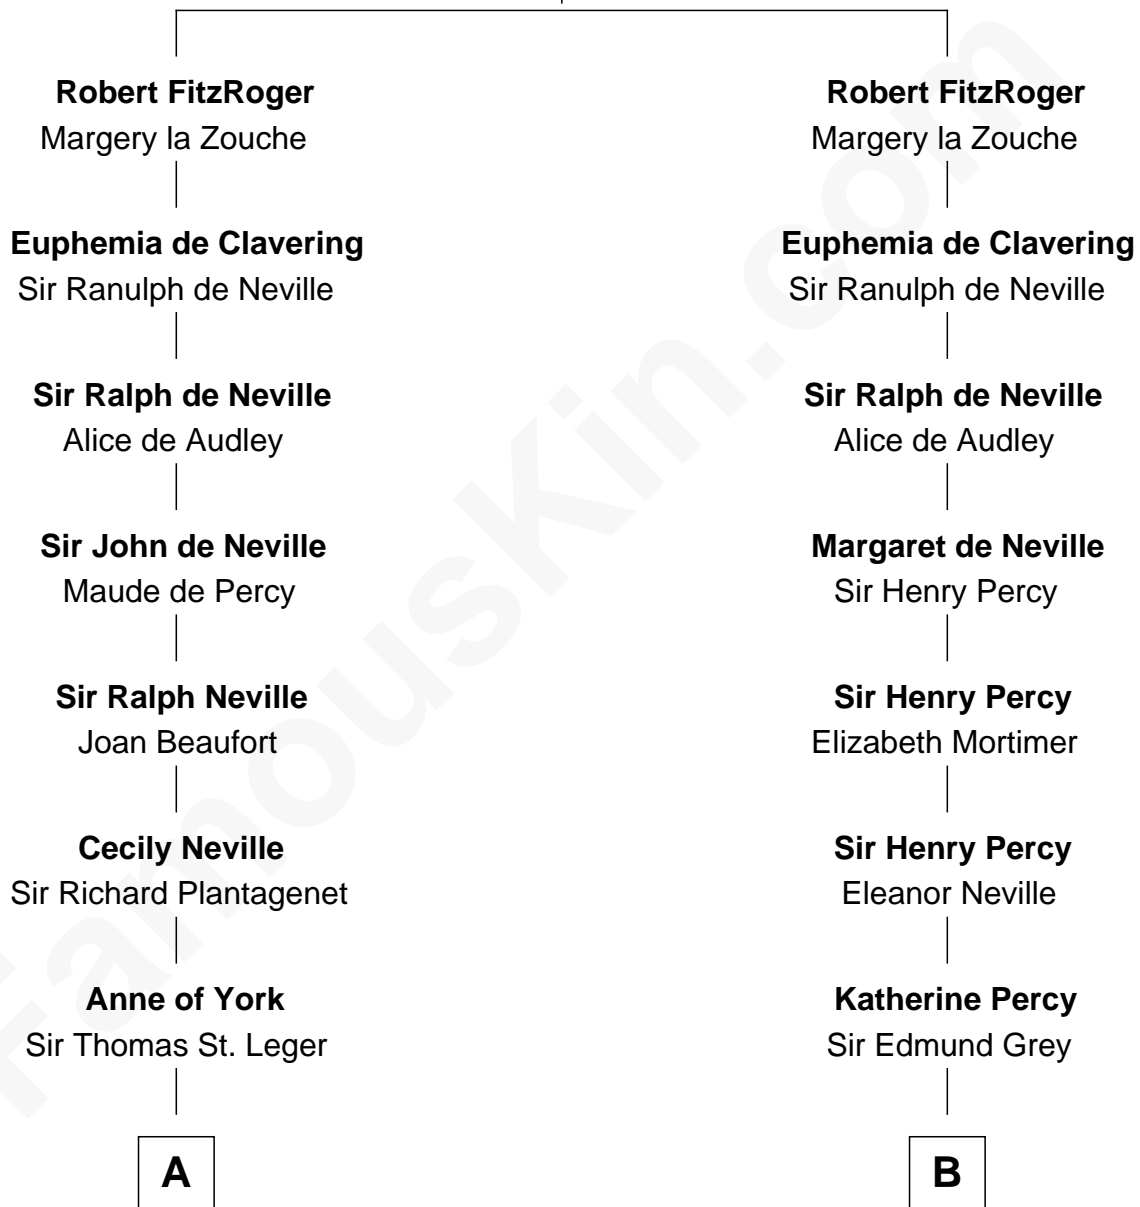

FamousKin.com

Relationship Chart of

Sir Winston Churchill

Prime Minister of the United Kingdom

16th cousin 4 times removed of

DeWitt Clinton

6th Governor of New York

Roger FitzJohn

Isabel - - - - -

C

—
Jane Stewart

Sir George Spencer-Churchill

—
Sir John Winston Spencer-Churchill

Frances Anne Emily Vane

—
Randolph Henry Spencer-Churchill

Jeanette Jerome