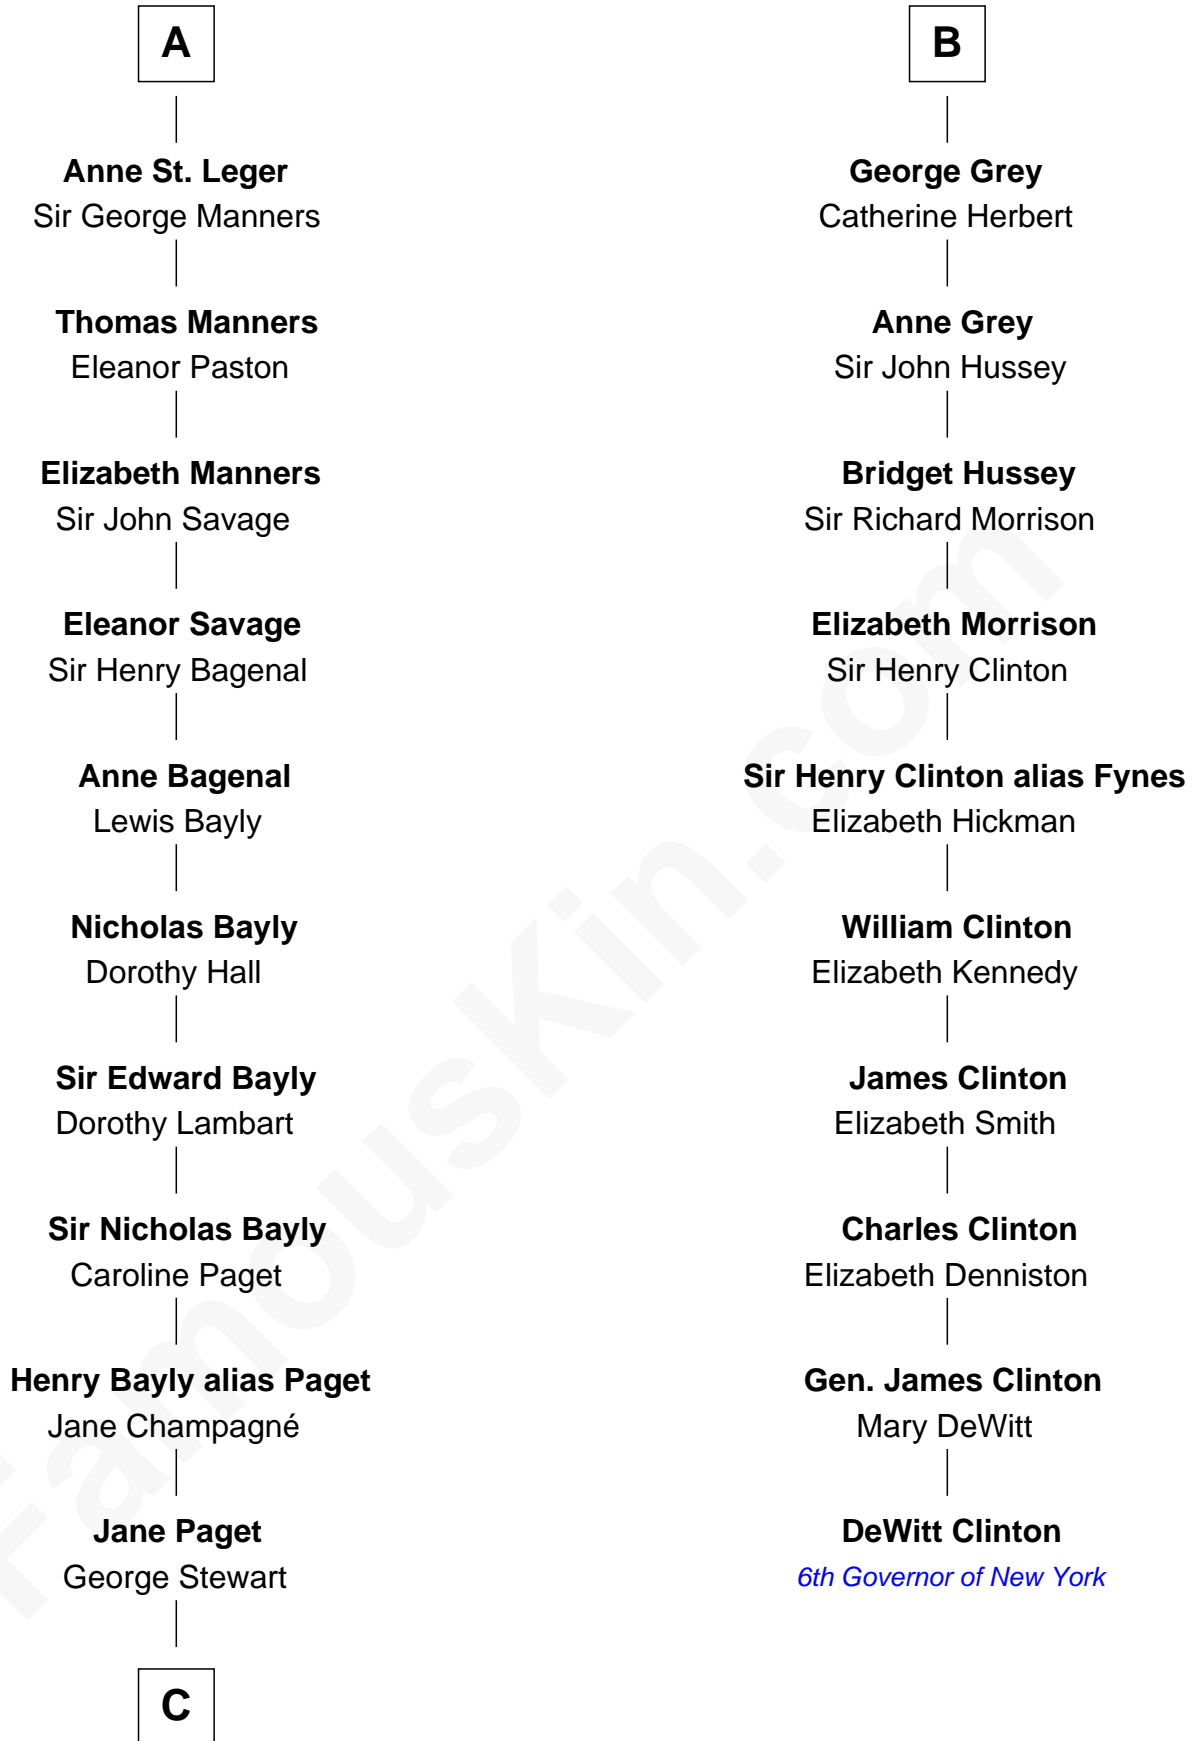

## Relationship Chart of

### Sir Winston Churchill

*Prime Minister of the United Kingdom*

16th cousin 4 times removed of

**DeWitt Clinton**

*6th Governor of New York*

**Sir Ralph FitzRanulph**

Anastasia de Percy

**C**

—  
**Jane Stewart**

Sir George Spencer-Churchill

—  
**Sir John Winston Spencer-Churchill**

Frances Anne Emily Vane

—  
**Randolph Henry Spencer-Churchill**

Jeanette Jerome

—  
**Sir Winston Churchill**

*Prime Minister of the United Kingdom*