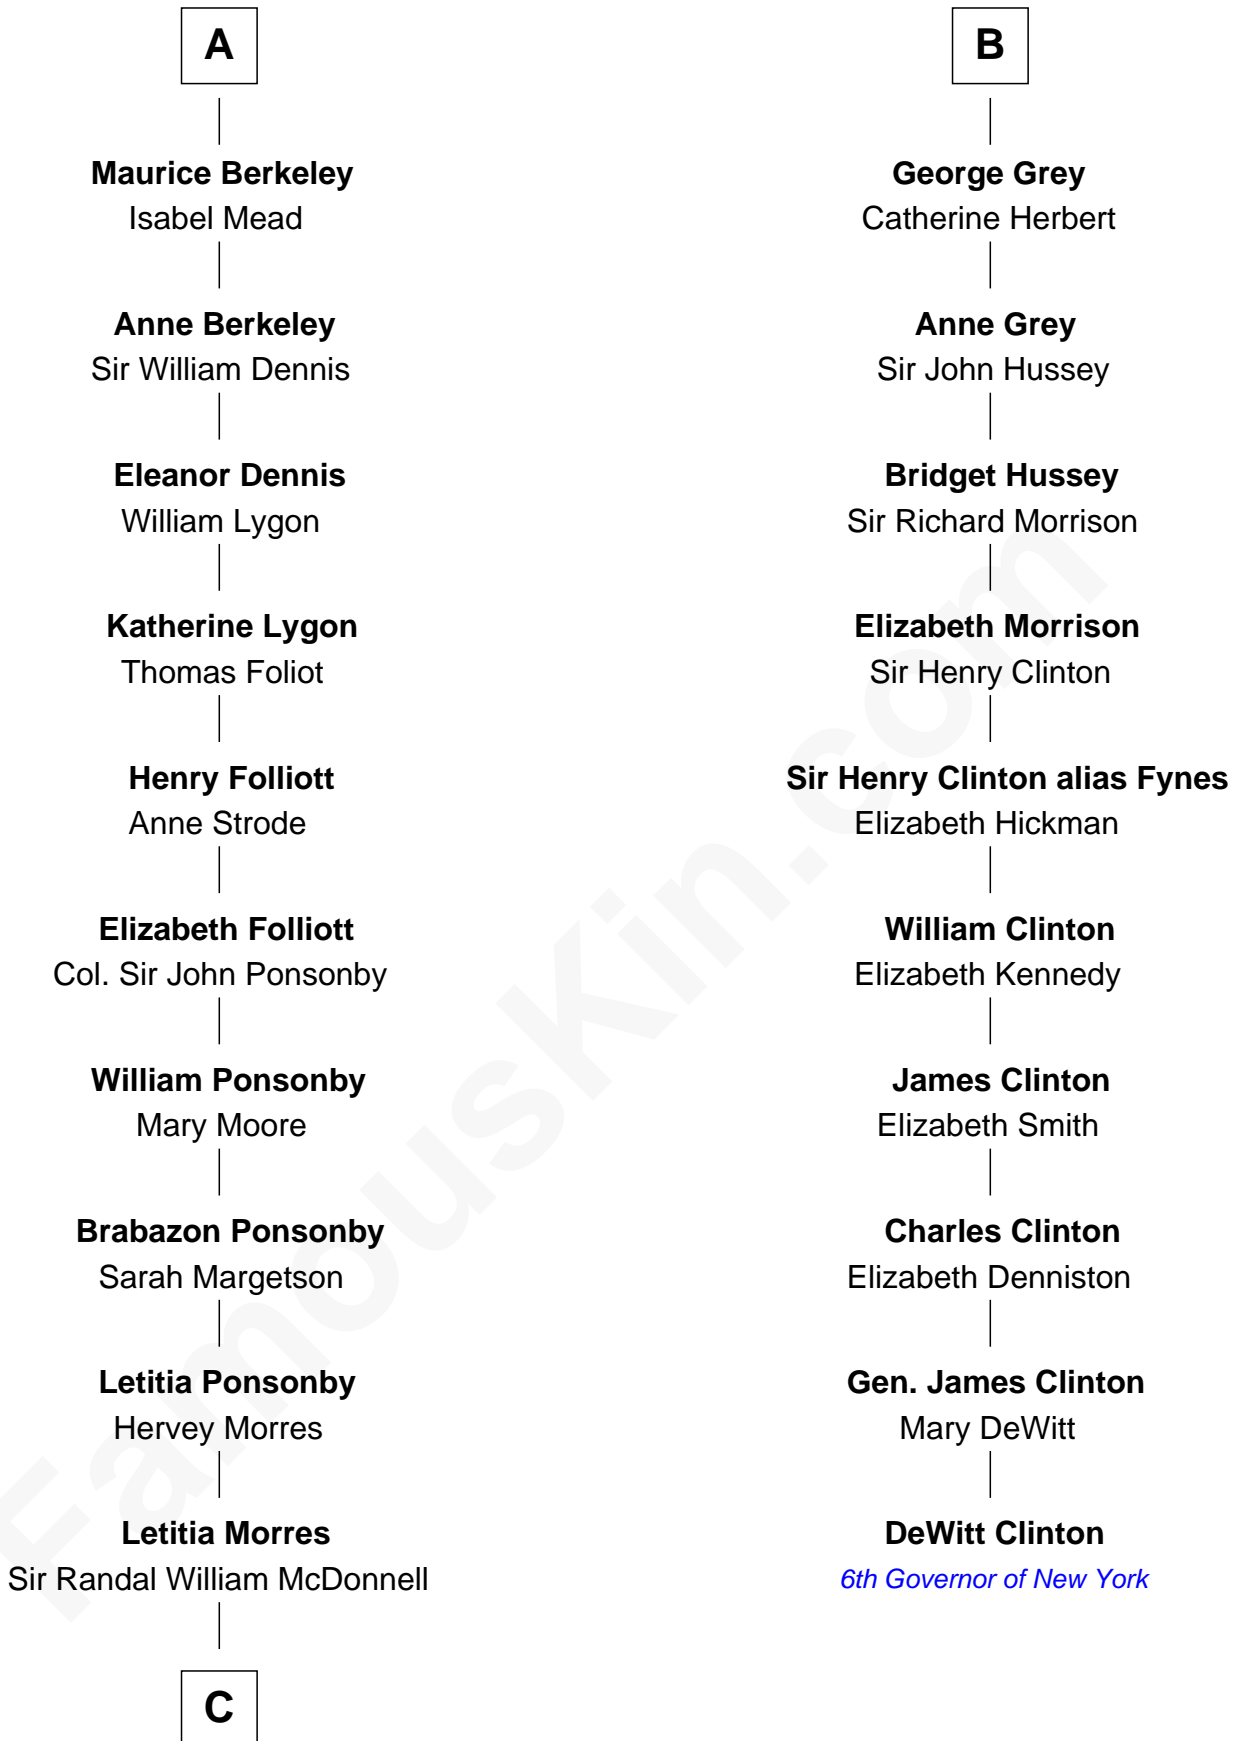

FamousKin.com

Relationship Chart of

Sir Winston Churchill

Prime Minister of the United Kingdom

16th cousin 5 times removed of

DeWitt Clinton

6th Governor of New York

Henry III, Duke of Brabant

Adelaide of Burgundy

C

—
Anne Catherine McDonnell

Sir Henry Vane

—
Frances Anne Emily Vane-Tempest

Sir Charles William Stewart

—
Frances Anne Emily Vane

Sir John Winston Spencer-Churchill

—
Randolph Henry Spencer-Churchill

Jeanette Jerome

—
Sir Winston Churchill

Prime Minister of the United Kingdom

FamousKin.com