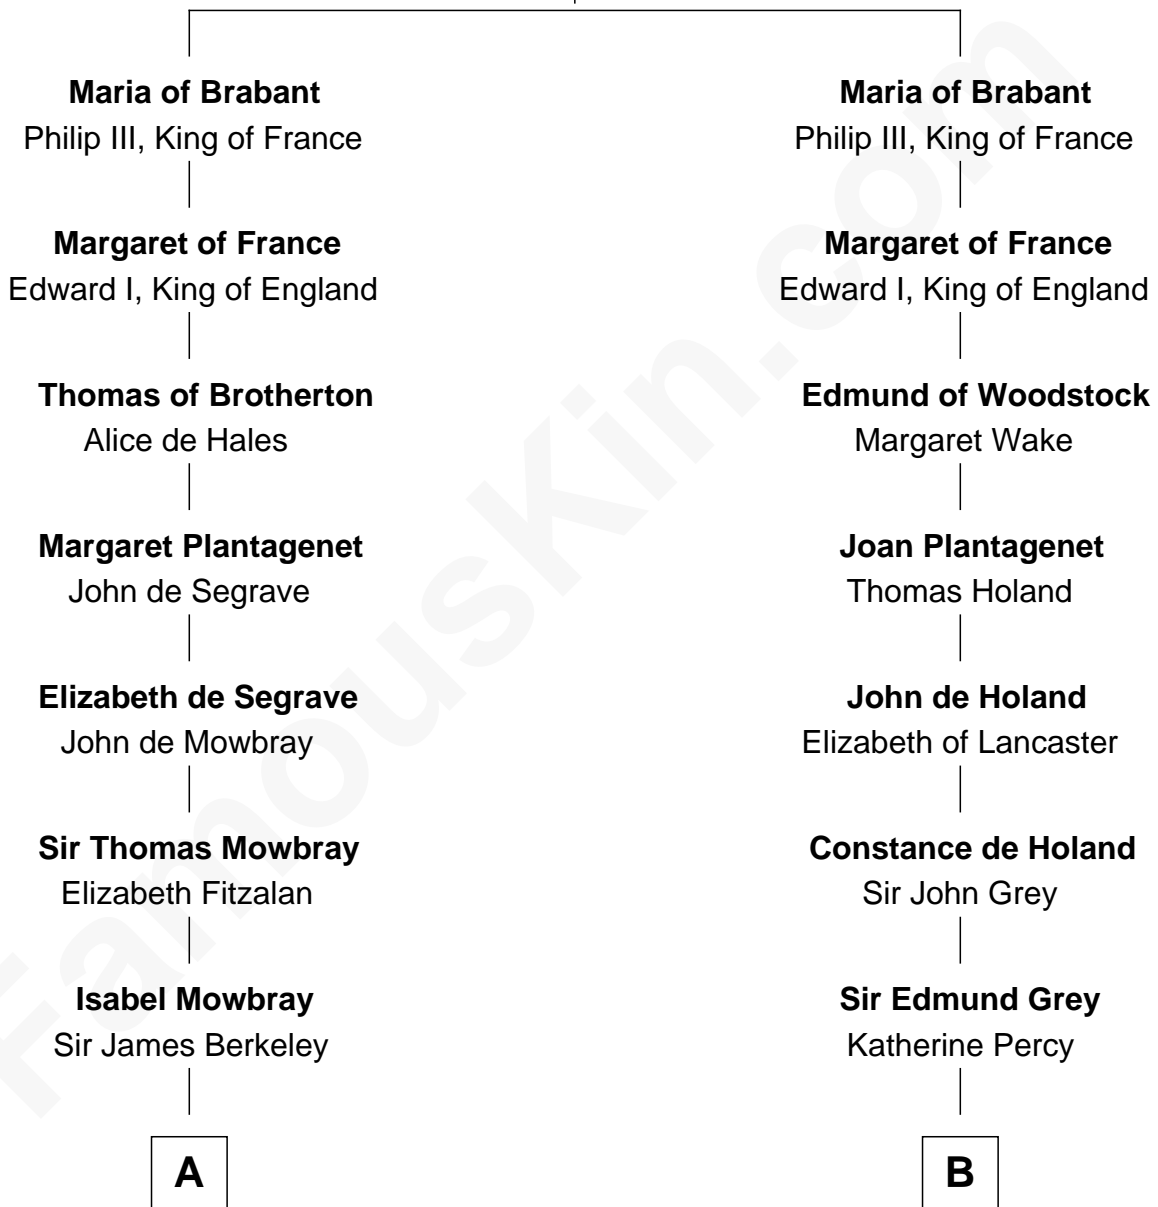

FamousKin.com

Relationship Chart of

Sir Winston Churchill

Prime Minister of the United Kingdom

16th cousin 5 times removed of

DeWitt Clinton

6th Governor of New York

Henry III, Duke of Brabant

Adelaide of Burgundy

C

—
Anne Catherine McDonnell

Sir Henry Vane

—
Frances Anne Emily Vane-Tempest

Sir Charles William Stewart

—
Frances Anne Emily Vane

Sir John Winston Spencer-Churchill

—
Randolph Henry Spencer-Churchill

Jeanette Jerome

—
Sir Winston Churchill

Prime Minister of the United Kingdom

FamousKin.com