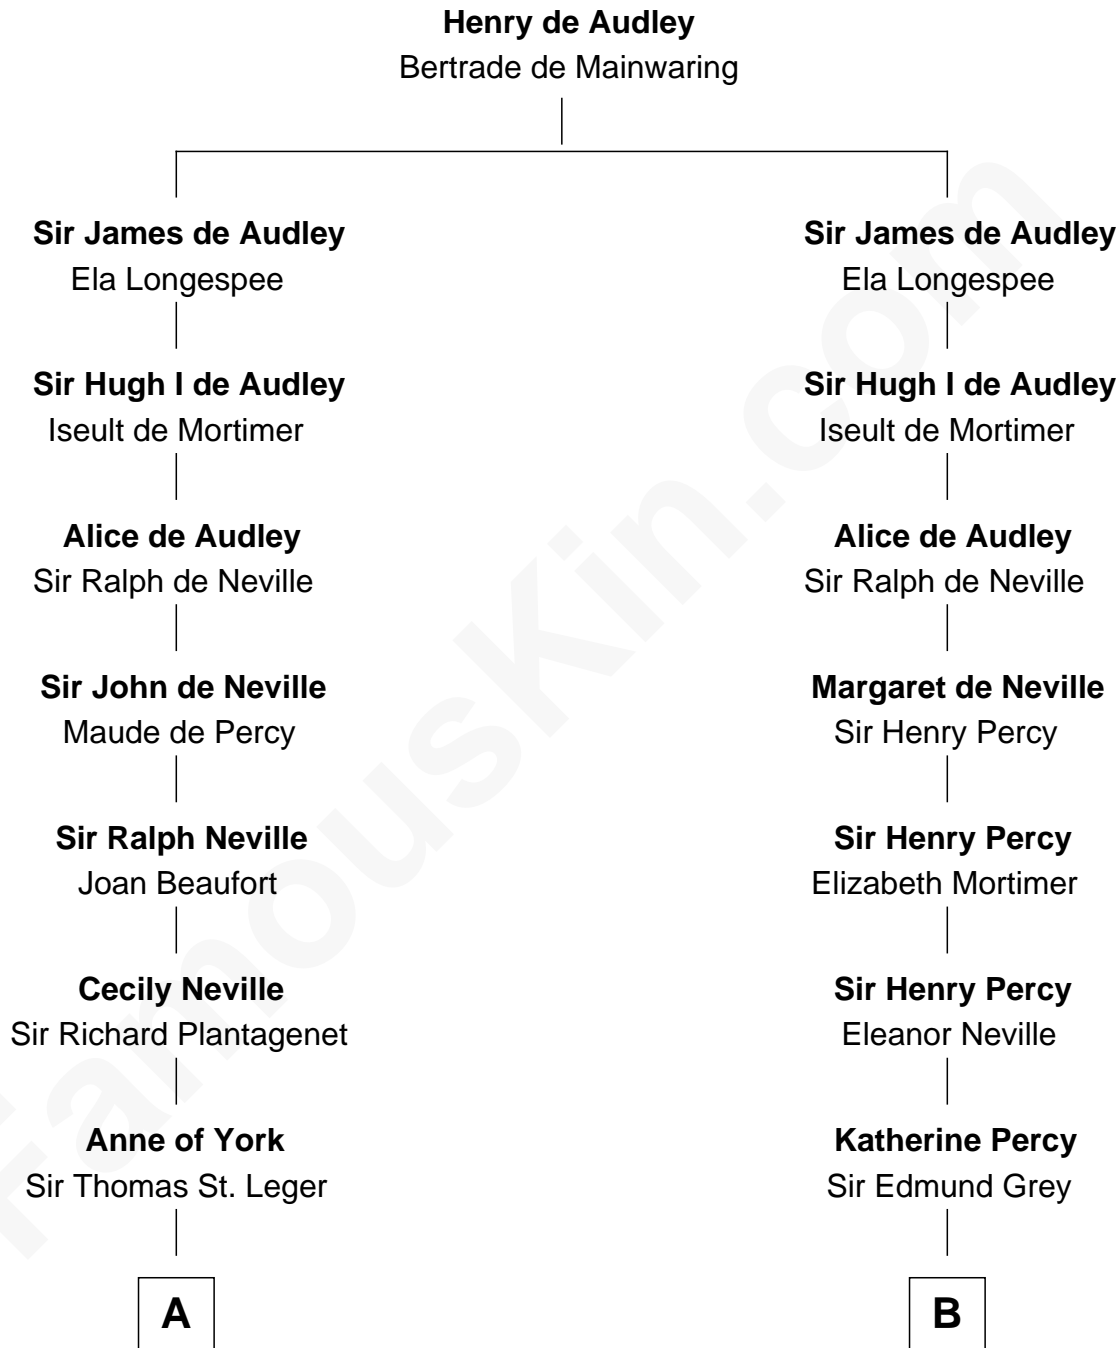

FamousKin.com

Relationship Chart of

Sir Winston Churchill

Prime Minister of the United Kingdom

16th cousin 4 times removed of

DeWitt Clinton

6th Governor of New York

C

—
Jane Stewart

Sir George Spencer-Churchill

—
Sir John Winston Spencer-Churchill

Frances Anne Emily Vane

—
Randolph Henry Spencer-Churchill

Jeanette Jerome

—
Sir Winston Churchill

Prime Minister of the United Kingdom