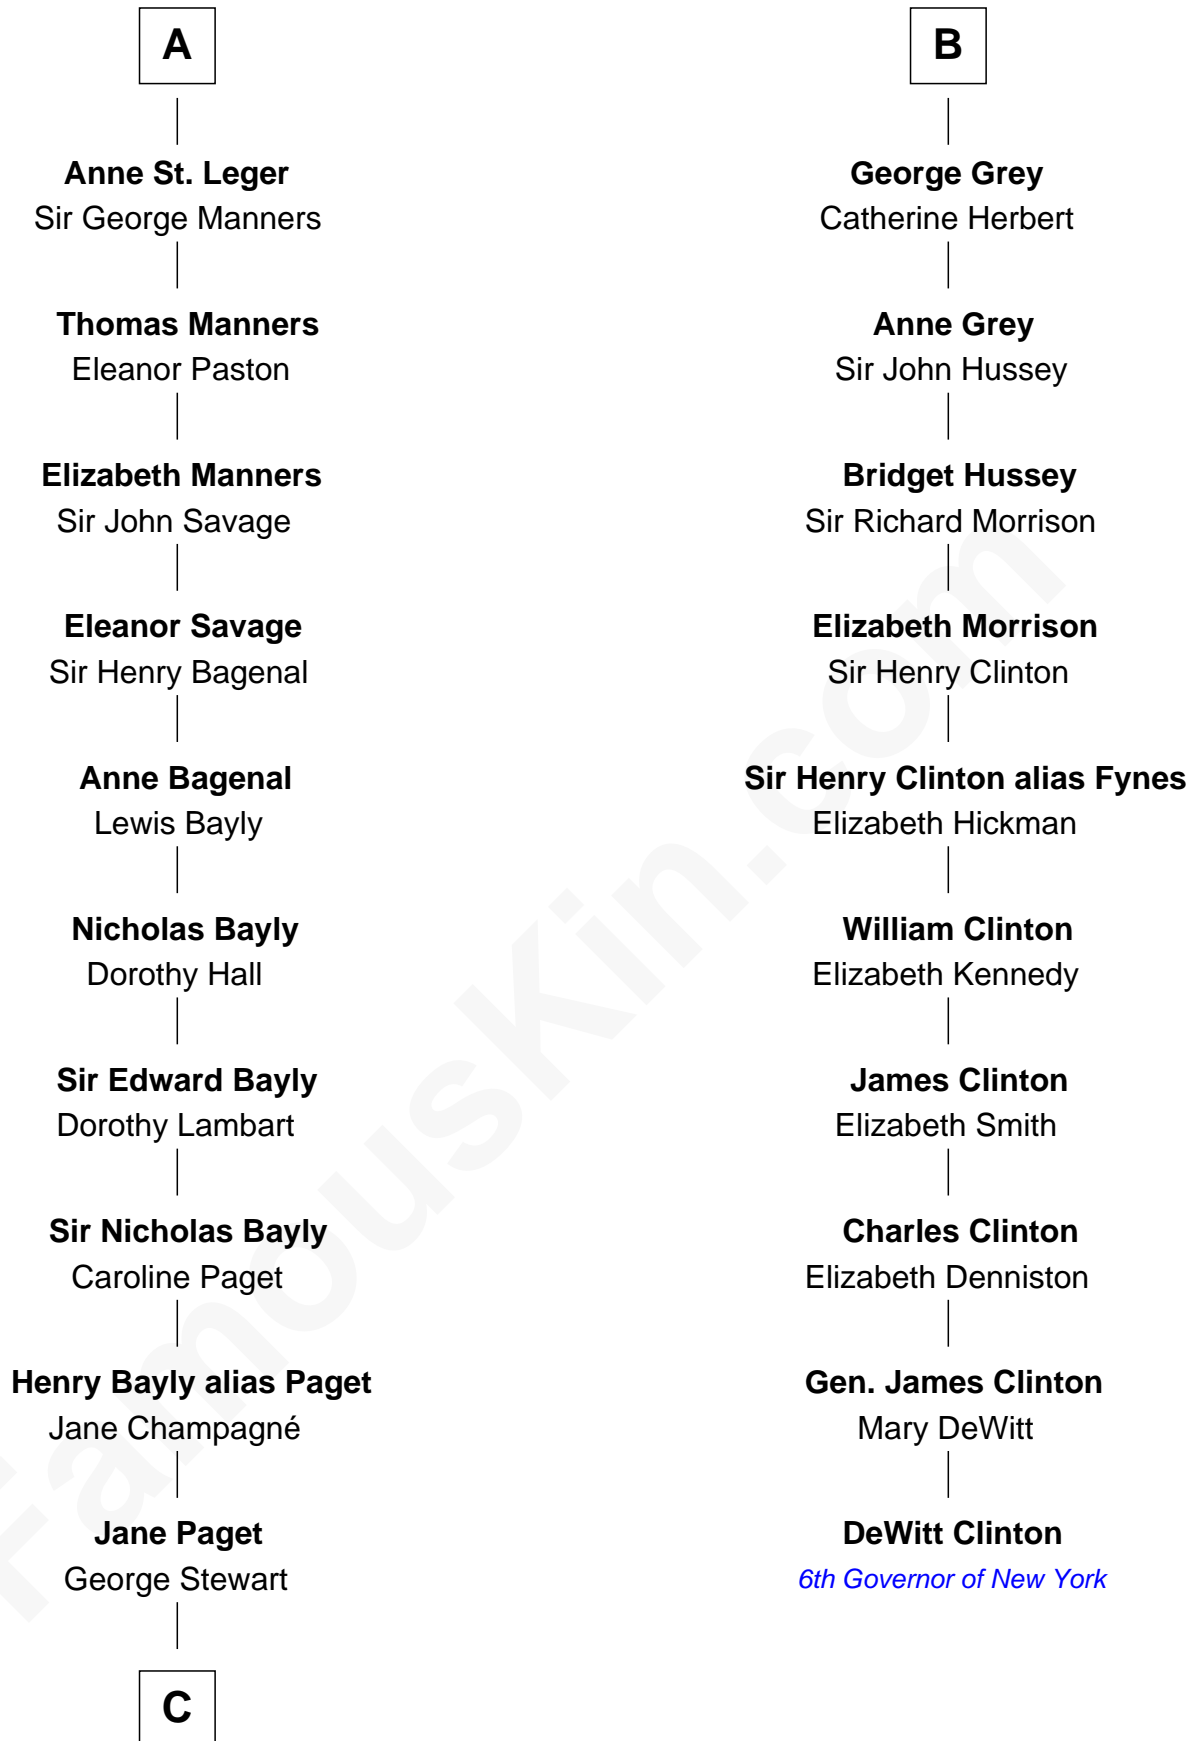

FamousKin.com

Relationship Chart of

Sir Winston Churchill

Prime Minister of the United Kingdom

16th cousin 4 times removed of

DeWitt Clinton

6th Governor of New York

C

—
Jane Stewart

Sir George Spencer-Churchill

—
Sir John Winston Spencer-Churchill

Frances Anne Emily Vane

—
Randolph Henry Spencer-Churchill

Jeanette Jerome

—
Sir Winston Churchill

Prime Minister of the United Kingdom