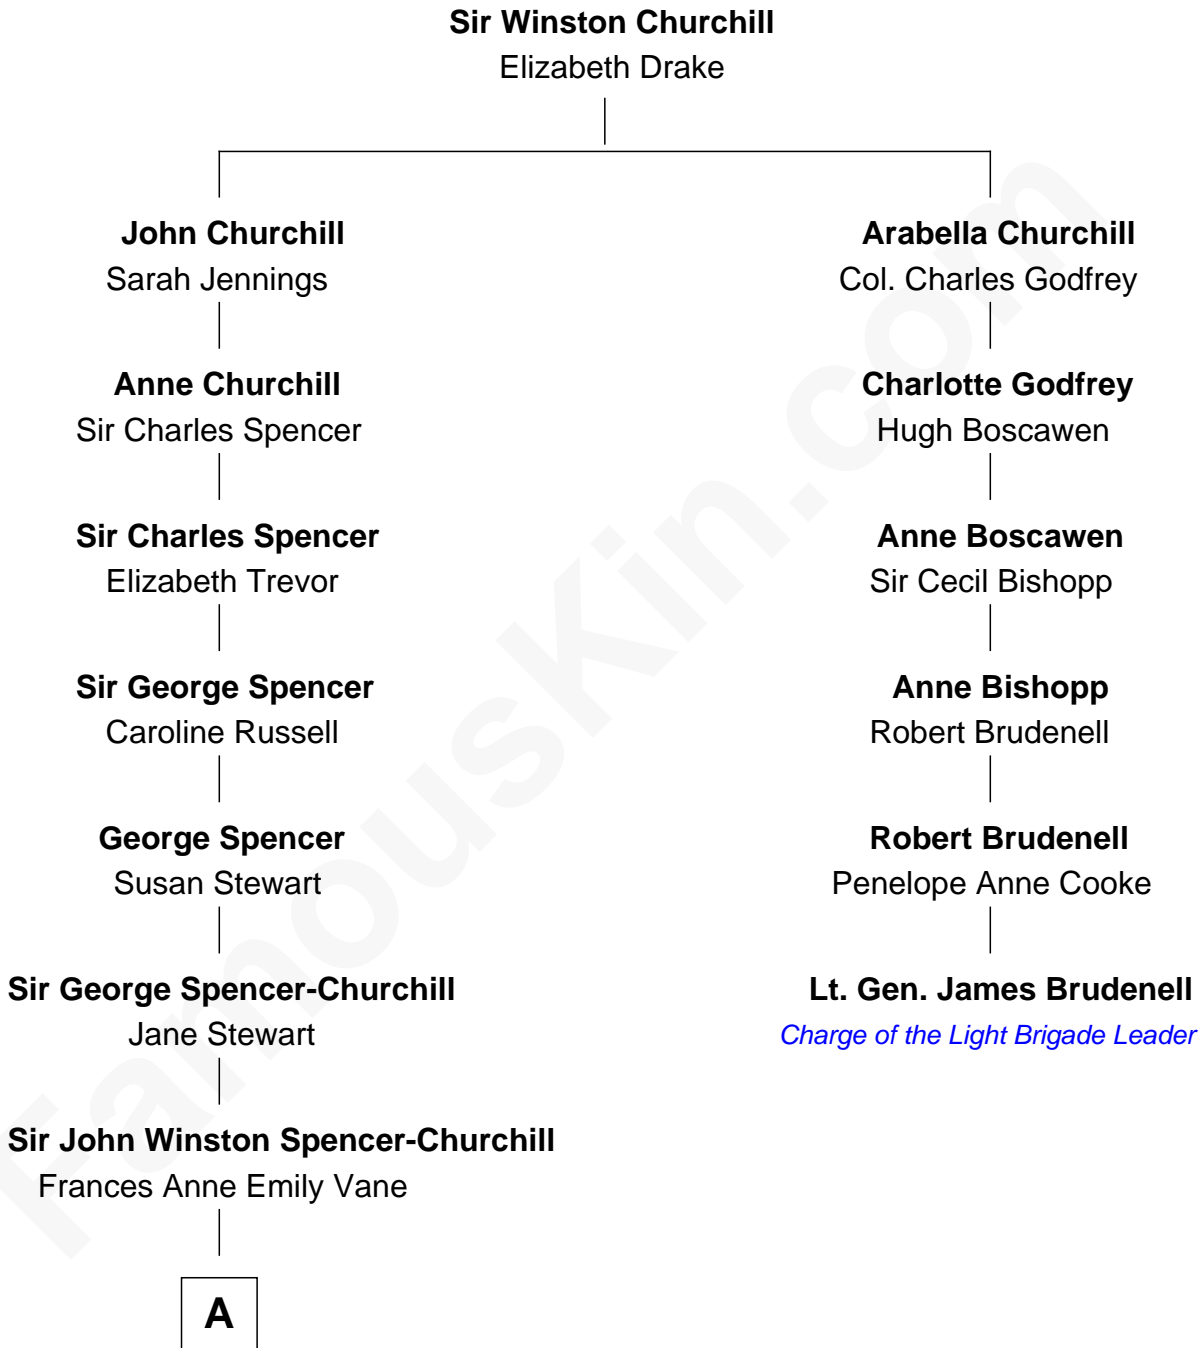

FamousKin.com

Relationship Chart of

Sir Winston Churchill

Prime Minister of the United Kingdom

5th cousin 3 times removed of

Lt. Gen. James Brudenell

Leader of the "Charge of the Light Brigade"

A

Randolph Henry Spencer-Churchill

Jeanette Jerome

Sir Winston Churchill

Prime Minister of the United Kingdom

FamousKin.com