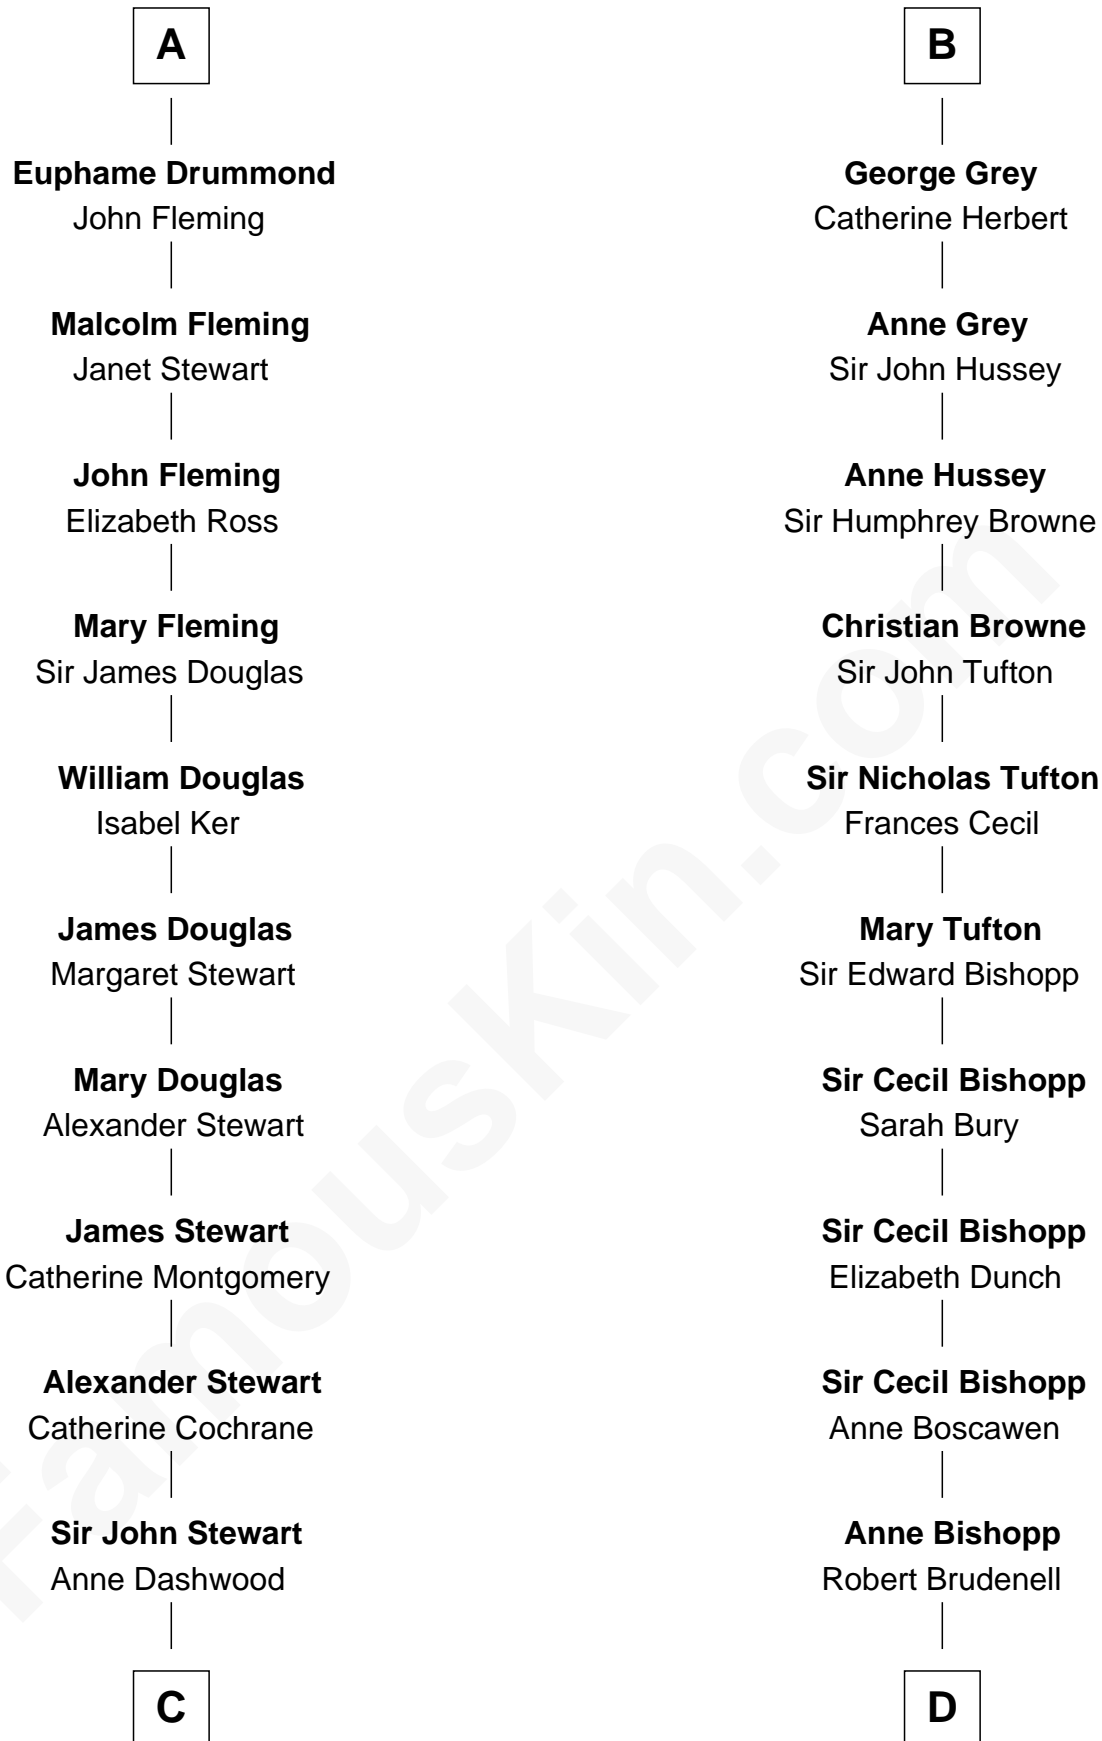

FamousKin.com

Relationship Chart of

Sir Winston Churchill

Prime Minister of the United Kingdom

18th cousin 3 times removed of

Lt. Gen. James Brudenell

Leader of the "Charge of the Light Brigade"

C

Susan Stewart
George Spencer

Sir George Spencer-Churchill
Jane Stewart

Sir John Winston Spencer-Churchill
Frances Anne Emily Vane

Randolph Henry Spencer-Churchill
Jeanette Jerome

Sir Winston Churchill
Prime Minister of the United Kingdom