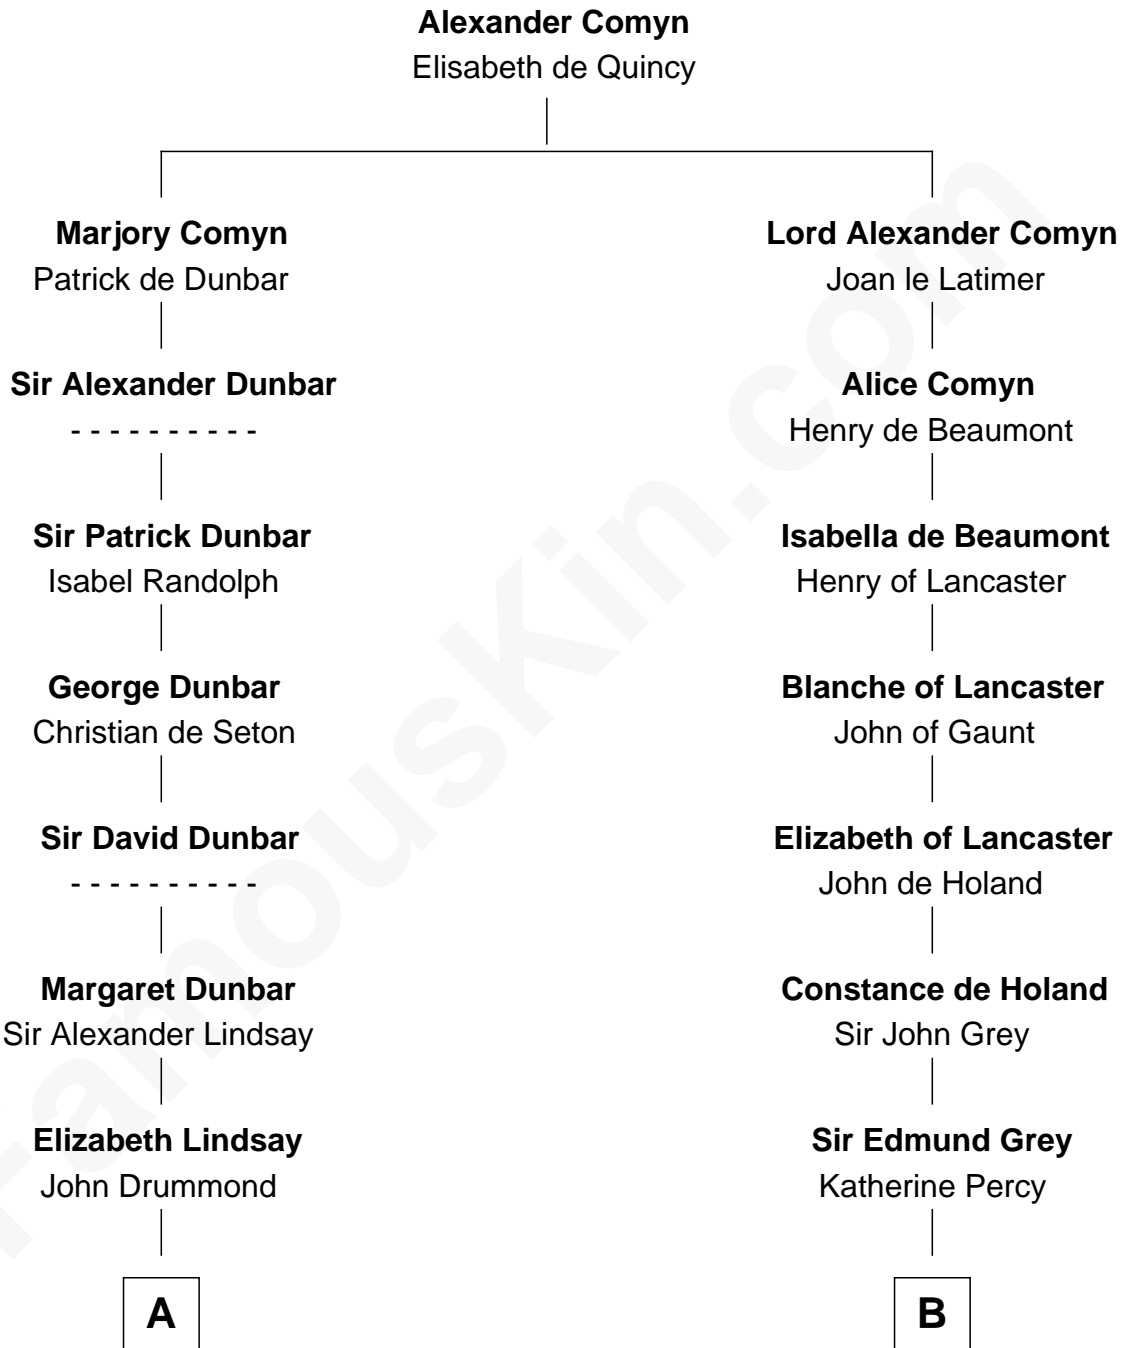

FamousKin.com

Relationship Chart of

Sir Winston Churchill

Prime Minister of the United Kingdom

18th cousin 3 times removed of

Lt. Gen. James Brudenell

Leader of the "Charge of the Light Brigade"

C

Susan Stewart
George Spencer

Sir George Spencer-Churchill
Jane Stewart

Sir John Winston Spencer-Churchill
Frances Anne Emily Vane

Randolph Henry Spencer-Churchill
Jeanette Jerome

Sir Winston Churchill
Prime Minister of the United Kingdom