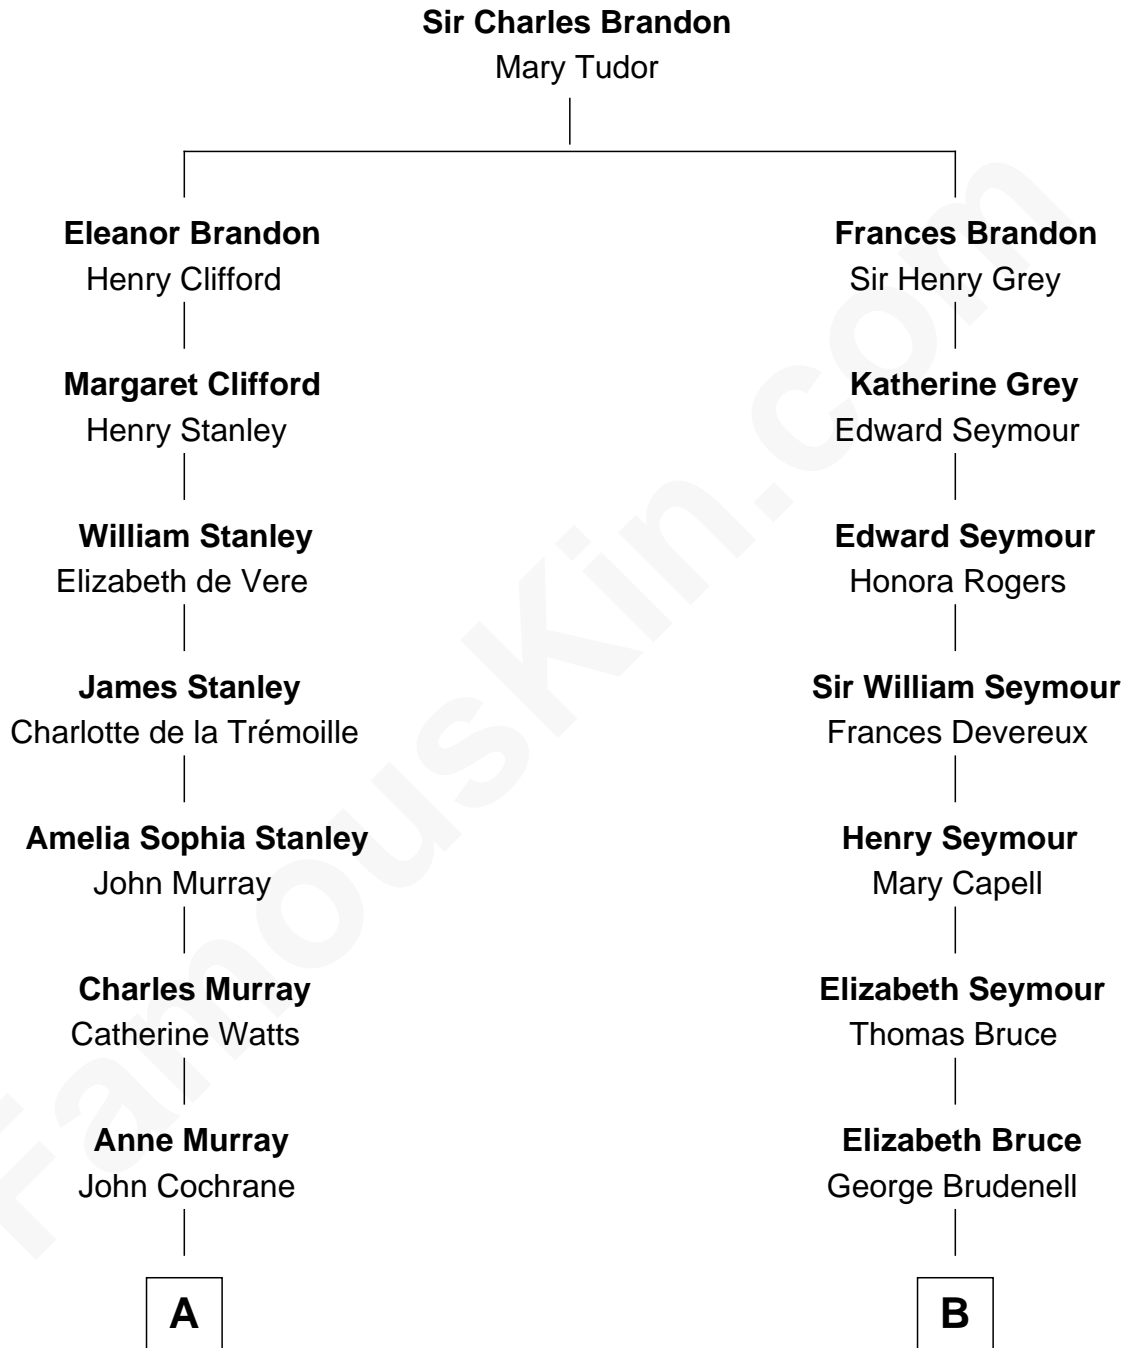

## Relationship Chart of

### Sir Winston Churchill

*Prime Minister of the United Kingdom*

9th cousin 4 times removed of

### Lt. Gen. James Brudenell

*Leader of the "Charge of the Light Brigade"*

**A**

**Catherine Cochrane**  
Alexander Stewart

**Sir John Stewart**  
Anne Dashwood

**Susan Stewart**  
George Spencer

**Sir George Spencer-Churchill**  
Jane Stewart