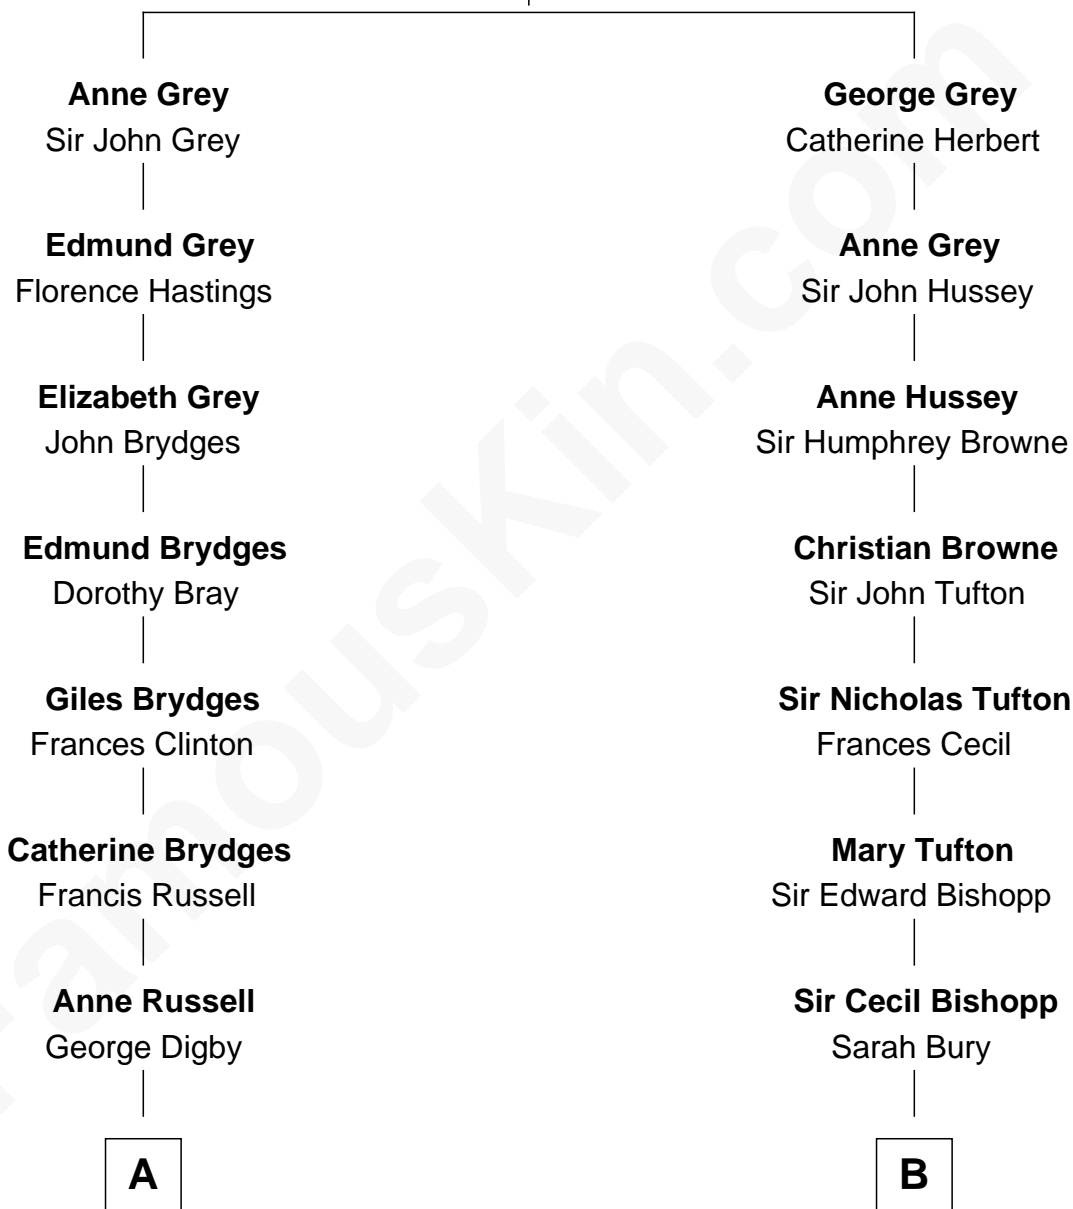

FamousKin.com

Relationship Chart of Sir Winston Churchill

Prime Minister of the United Kingdom

11th cousin 4 times removed of

Lt. Gen. James Brudenell

Leader of the "Charge of the Light Brigade"

Sir Edmund Grey
Katherine Percy

A

Ann Digby
Sir Robert Spencer

Sir Charles Spencer
Anne Churchill

Sir Charles Spencer
Elizabeth Trevor

Sir George Spencer
Caroline Russell

George Spencer
Susan Stewart

Sir George Spencer-Churchill
Jane Stewart