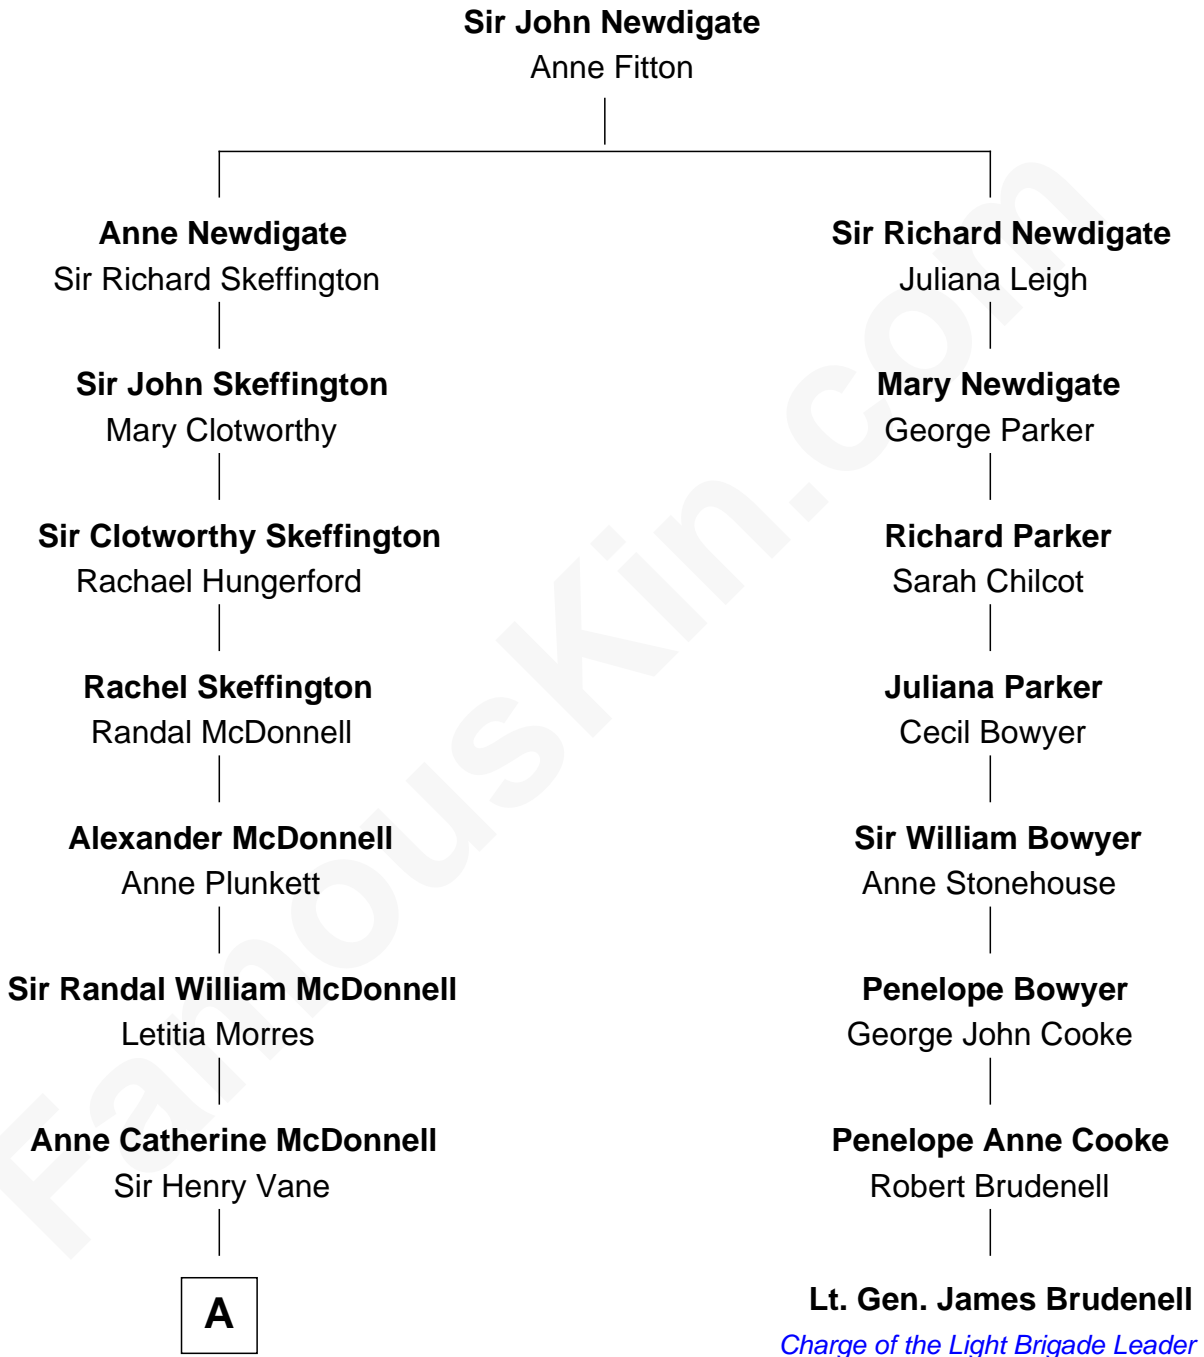

FamousKin.com

Relationship Chart of

Sir Winston Churchill

Prime Minister of the United Kingdom

7th cousin 3 times removed of

Lt. Gen. James Brudenell

Leader of the "Charge of the Light Brigade"

A

—
Frances Anne Emily Vane-Tempest

Sir Charles William Stewart

—
Frances Anne Emily Vane

Sir John Winston Spencer-Churchill

—
Randolph Henry Spencer-Churchill

Jeanette Jerome

—
Sir Winston Churchill

Prime Minister of the United Kingdom