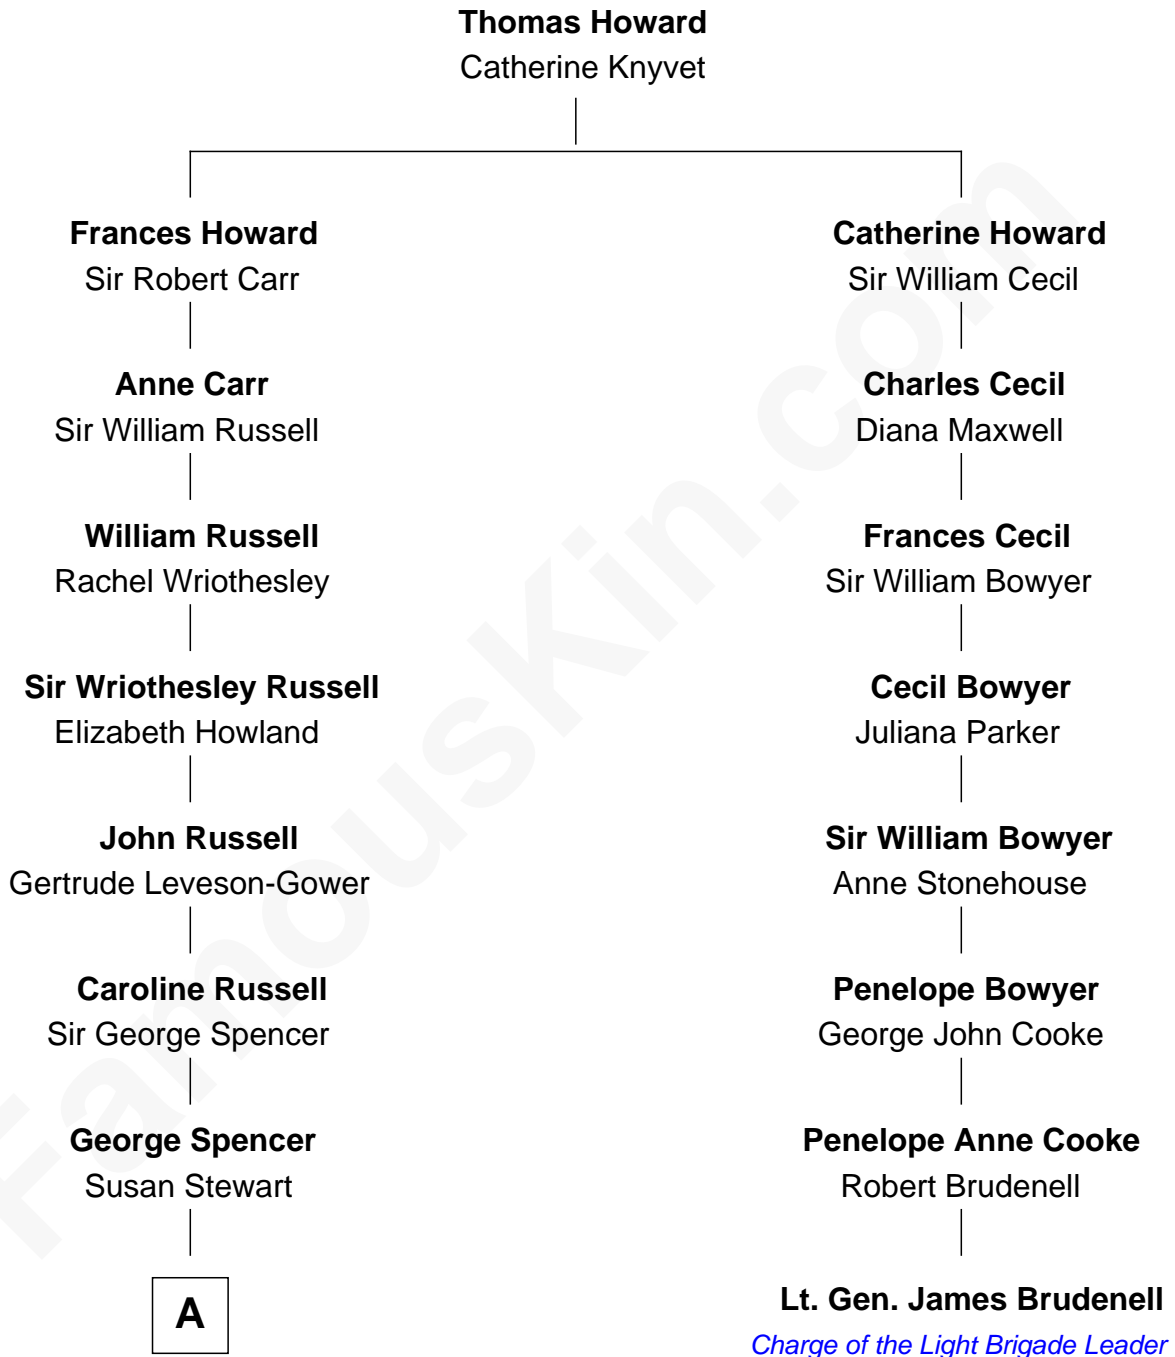

FamousKin.com

Relationship Chart of

Sir Winston Churchill

Prime Minister of the United Kingdom

7th cousin 3 times removed of

Lt. Gen. James Brudenell

Leader of the "Charge of the Light Brigade"

A

—
Sir George Spencer-Churchill

Jane Stewart

—
Sir John Winston Spencer-Churchill

Frances Anne Emily Vane

—
Randolph Henry Spencer-Churchill

Jeanette Jerome

—
Sir Winston Churchill

Prime Minister of the United Kingdom