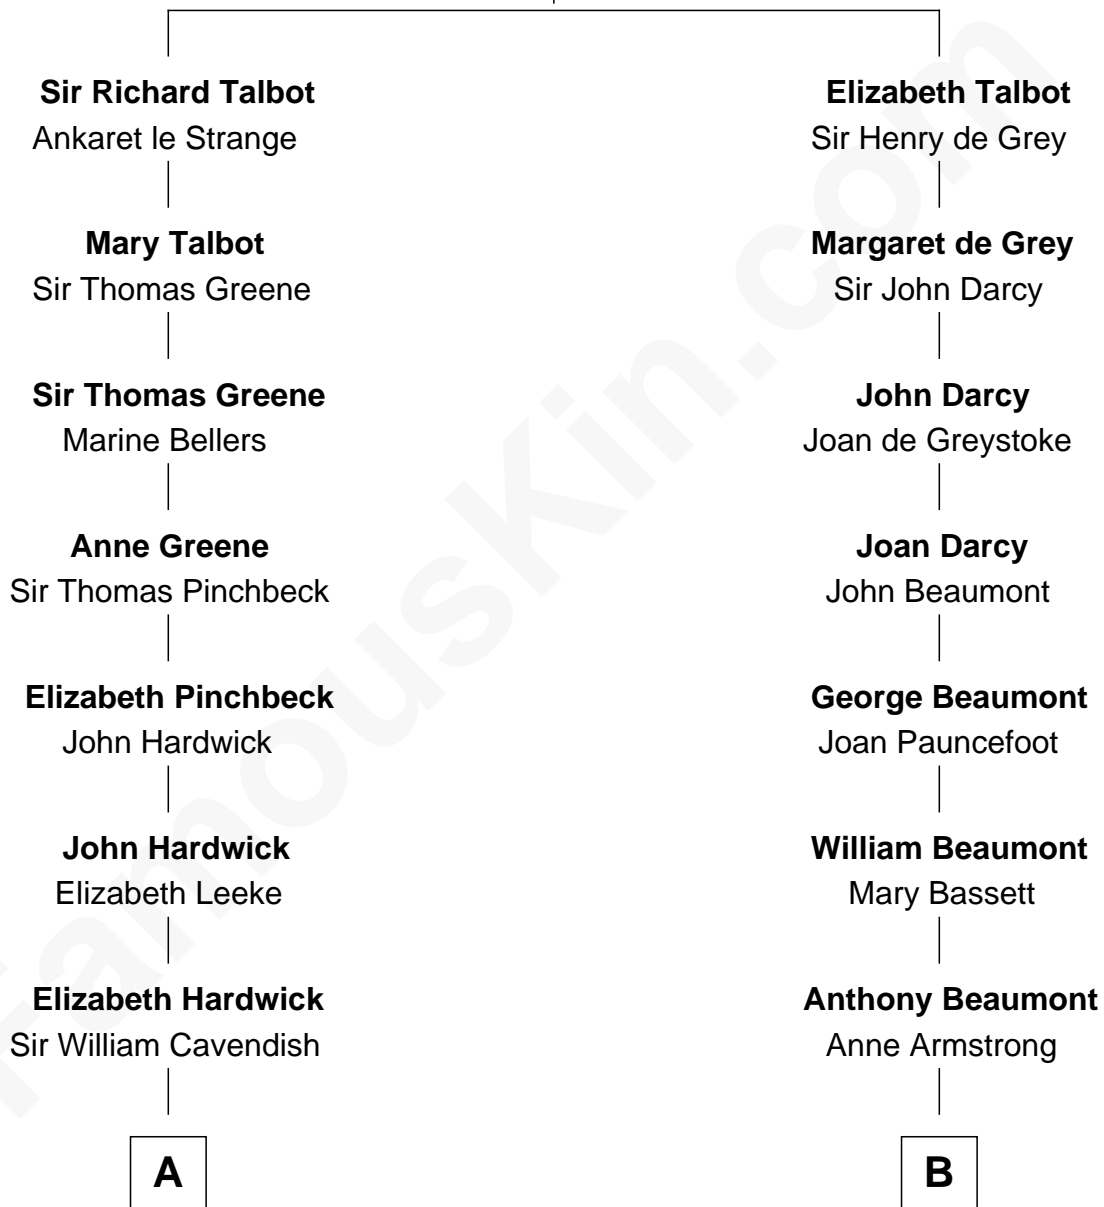

FamousKin.com

Relationship Chart of

Sir Winston Churchill

Prime Minister of the United Kingdom

14th cousin 5 times removed of

Lt. Gen. James Brudenell

Leader of the "Charge of the Light Brigade"

Sir Gilbert Talbot
Pernel le Boteler

C

—
Sir John Winston Spencer-Churchill

Frances Anne Emily Vane

—
Randolph Henry Spencer-Churchill

Jeanette Jerome

—
Sir Winston Churchill

Prime Minister of the United Kingdom

FamousKin.com