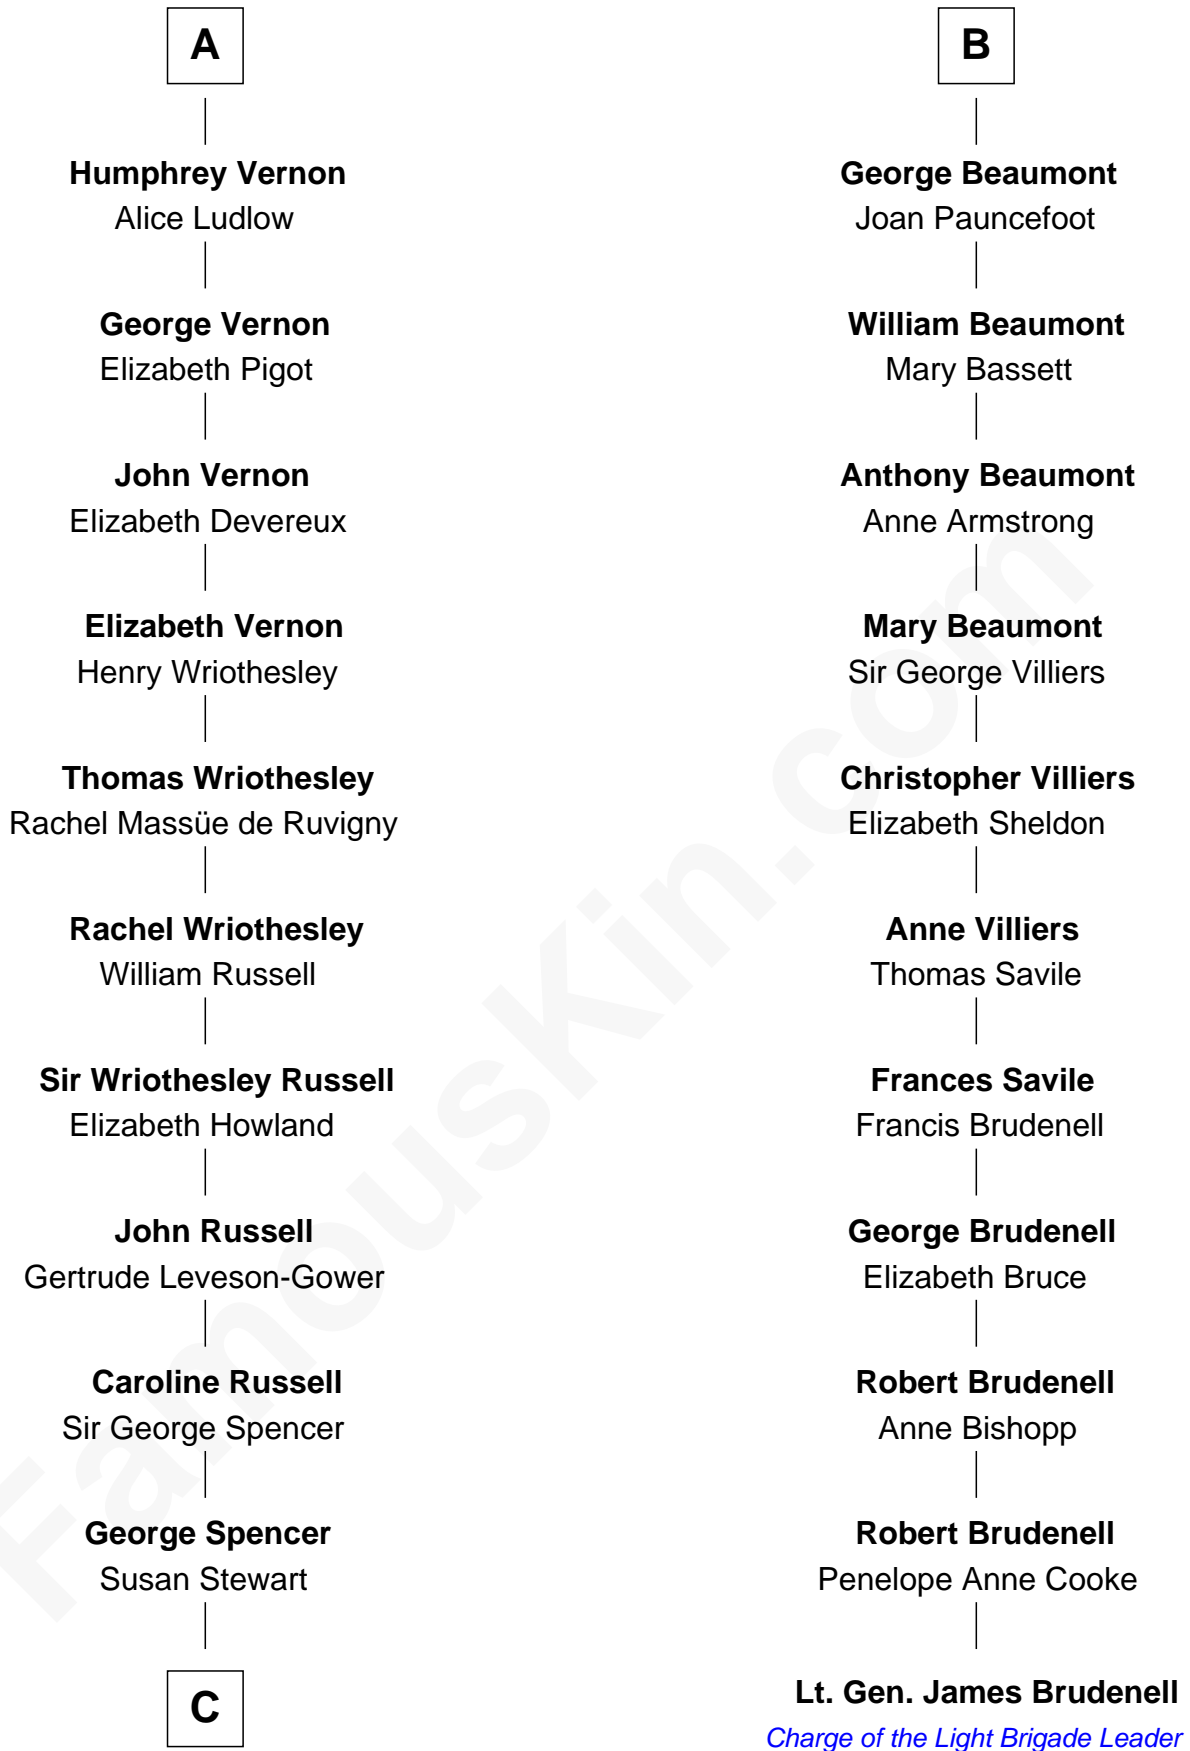

FamousKin.com

Relationship Chart of

Sir Winston Churchill

Prime Minister of the United Kingdom

17th cousin 3 times removed of

Lt. Gen. James Brudenell

Leader of the "Charge of the Light Brigade"

Thebaud le Boteler

Sir Edmund Boteler

Joan FitzGerald

Sir James le Boteler

Eleanor de Bohun

Pernel le Boteler

Sir Gilbert Talbot

Elizabeth Talbot

Sir Henry de Grey

Margaret de Grey

Sir John Darcy

John Darcy

Joan de Greystoke

Joan Darcy

John Beaumont

B

C

—
Sir George Spencer-Churchill

Jane Stewart

—
Sir John Winston Spencer-Churchill

Frances Anne Emily Vane

—
Randolph Henry Spencer-Churchill

Jeanette Jerome

—
Sir Winston Churchill

Prime Minister of the United Kingdom