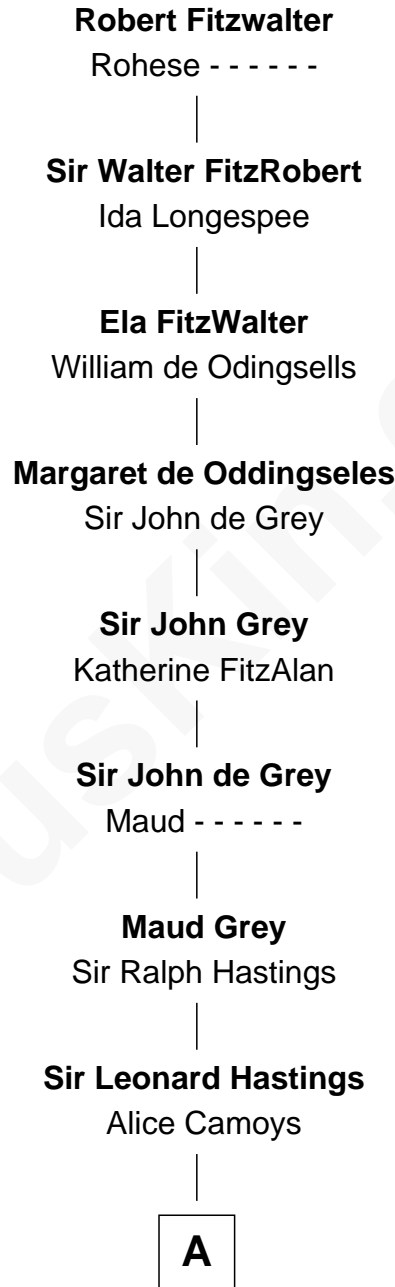

**FamousKin.com**  
**Relationship Chart of**  
**Sir Winston Churchill**  
*Prime Minister of the United Kingdom*

**21st Great-grandson of**

**Robert Fitzwalter**  
*Magna Carta Surety*

**A**

—  
**Sir William Hastings**

Katherine Neville

—  
**Sir Edward Hastings**

Mary Hungerford

—  
**Sir George Hastings**

Anne Stafford

—  
**Dorothy Hastings**

Sir Richard Devereux

—  
**Elizabeth Devereux**

John Vernon

—  
**Elizabeth Vernon**

Henry Wriothesley

—  
**Thomas Wriothesley**

Rachel Massüe de Ruvigny

—  
**Rachel Wriothesley**

William Russell

—  
**Sir Wriothesley Russell**