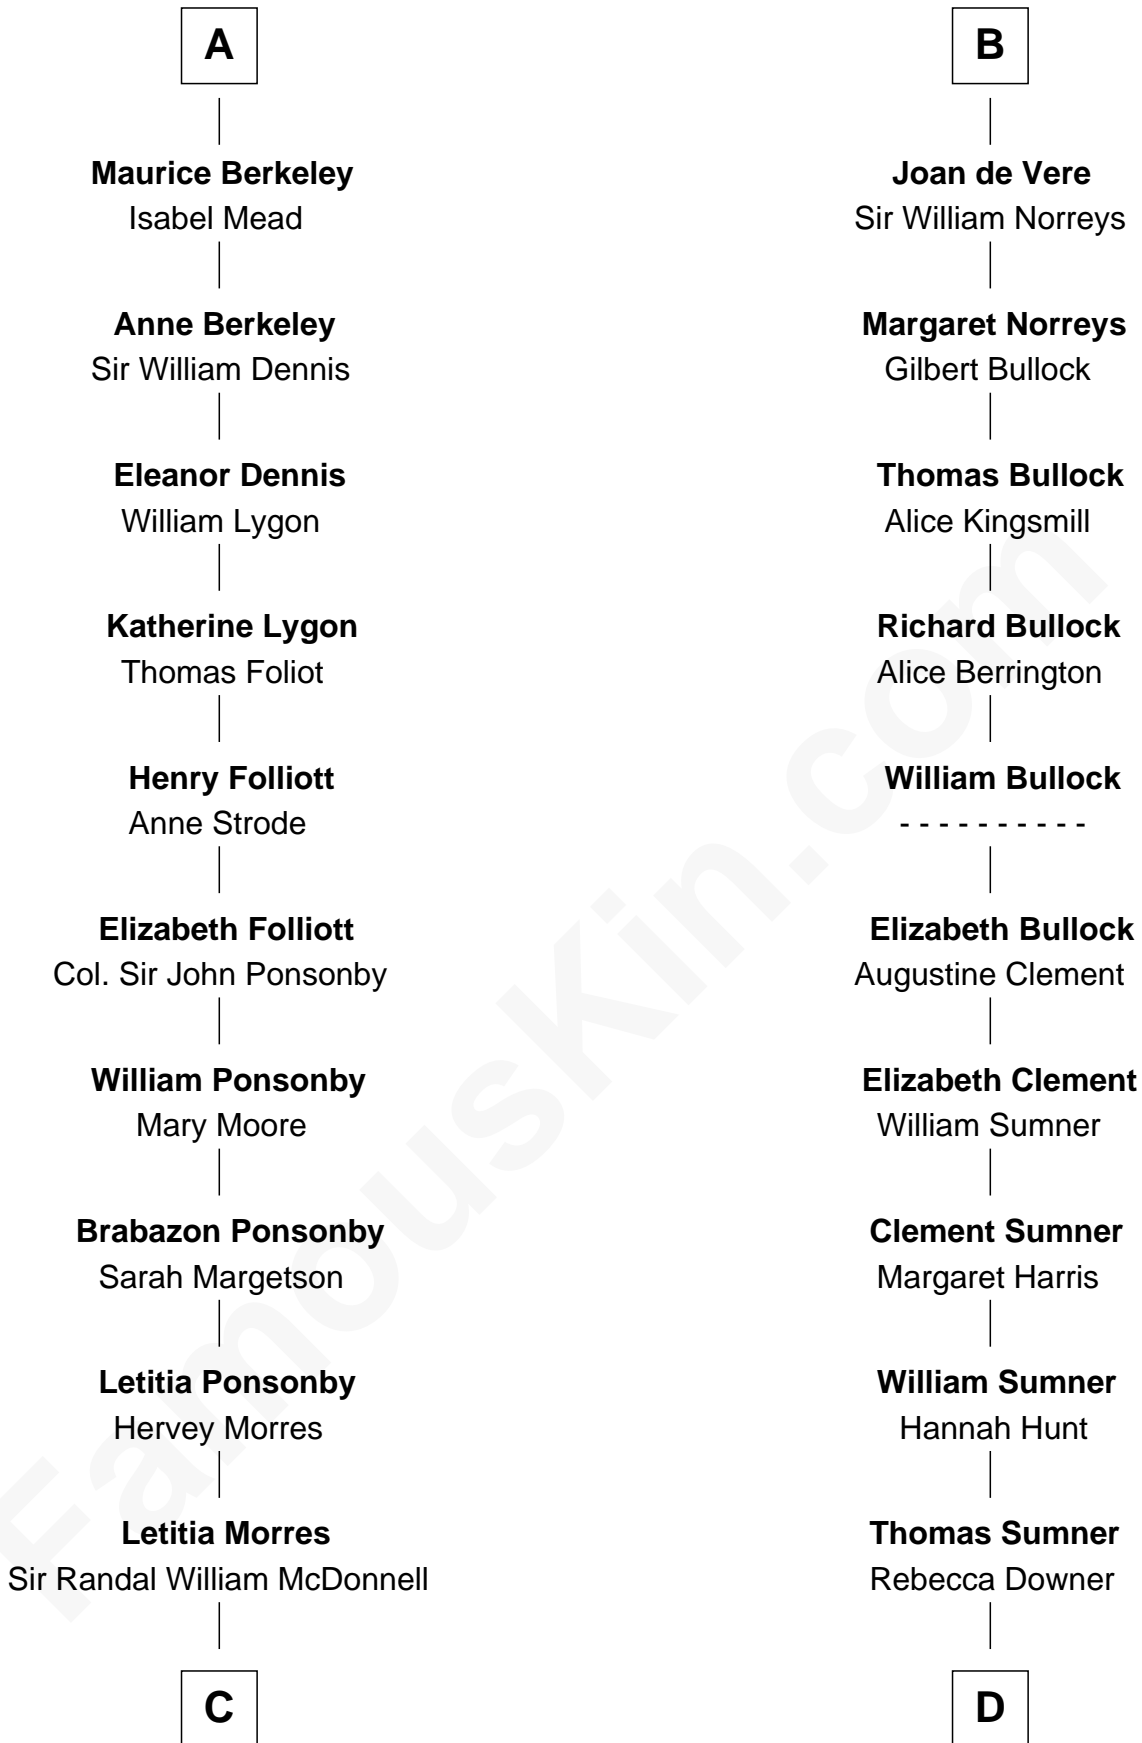

FamousKin.com

Relationship Chart of

Sir Winston Churchill

Prime Minister of the United Kingdom

21st cousin of

Alan Ladd

Movie Actor

Sir Gerald de Prendergast

C

Anne Catherine McDonnell

Sir Henry Vane

Frances Anne Emily Vane-Tempest

Sir Charles William Stewart

Frances Anne Emily Vane

Sir John Winston Spencer-Churchill

Randolph Henry Spencer-Churchill