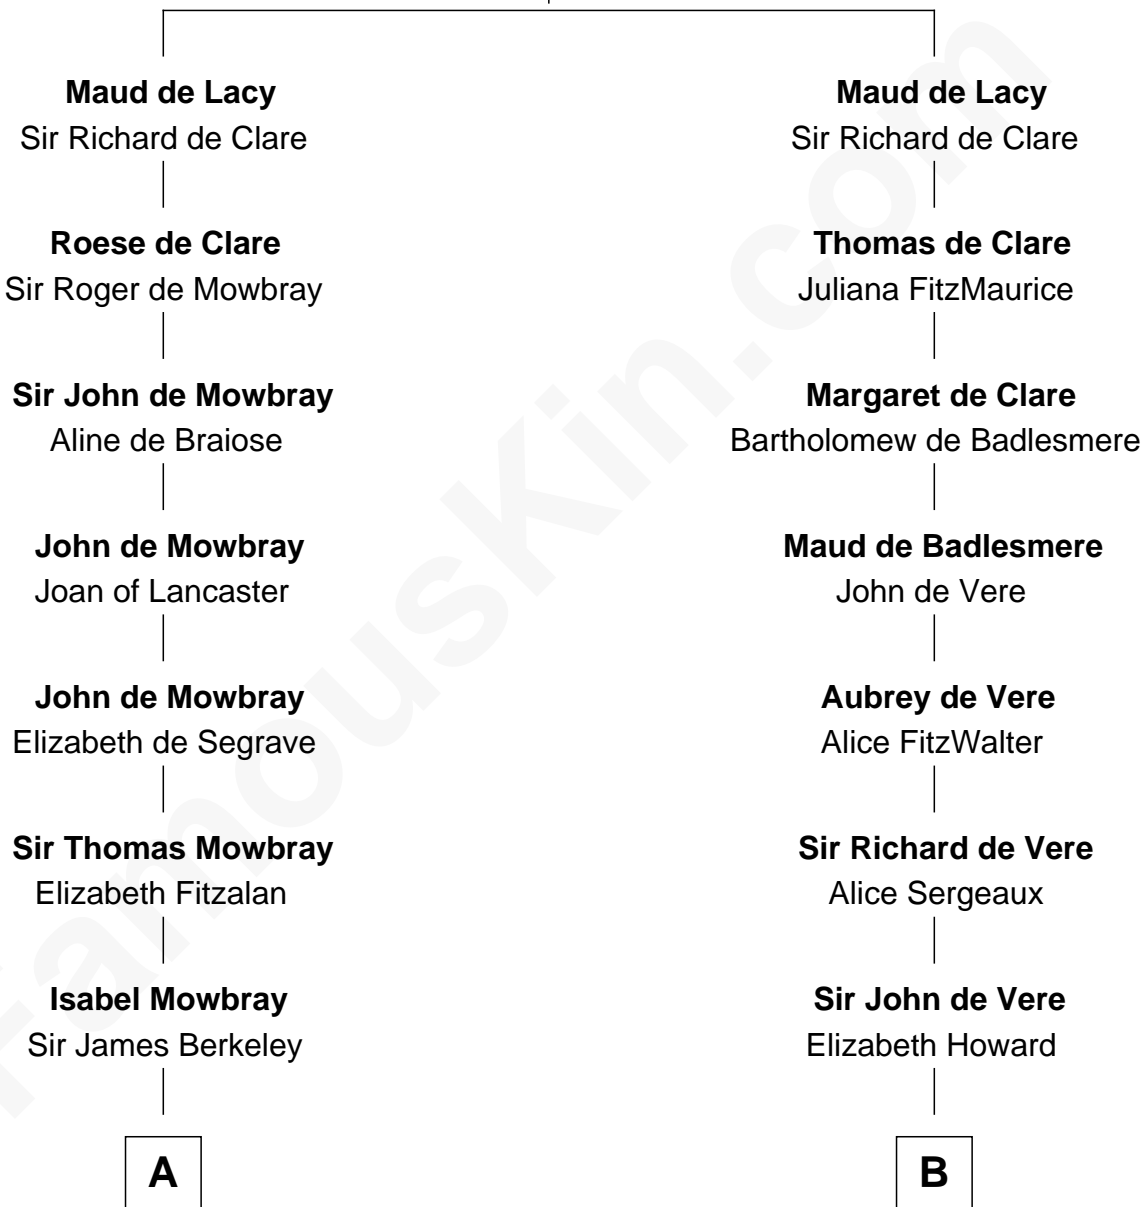

FamousKin.com

Relationship Chart of

Sir Winston Churchill

Prime Minister of the United Kingdom

21st cousin of

Alan Ladd

Movie Actor

John de Lacy
Margaret de Quincy

C

Anne Catherine McDonnell

Sir Henry Vane

Frances Anne Emily Vane-Tempest

Sir Charles William Stewart

Frances Anne Emily Vane

Sir John Winston Spencer-Churchill

Randolph Henry Spencer-Churchill