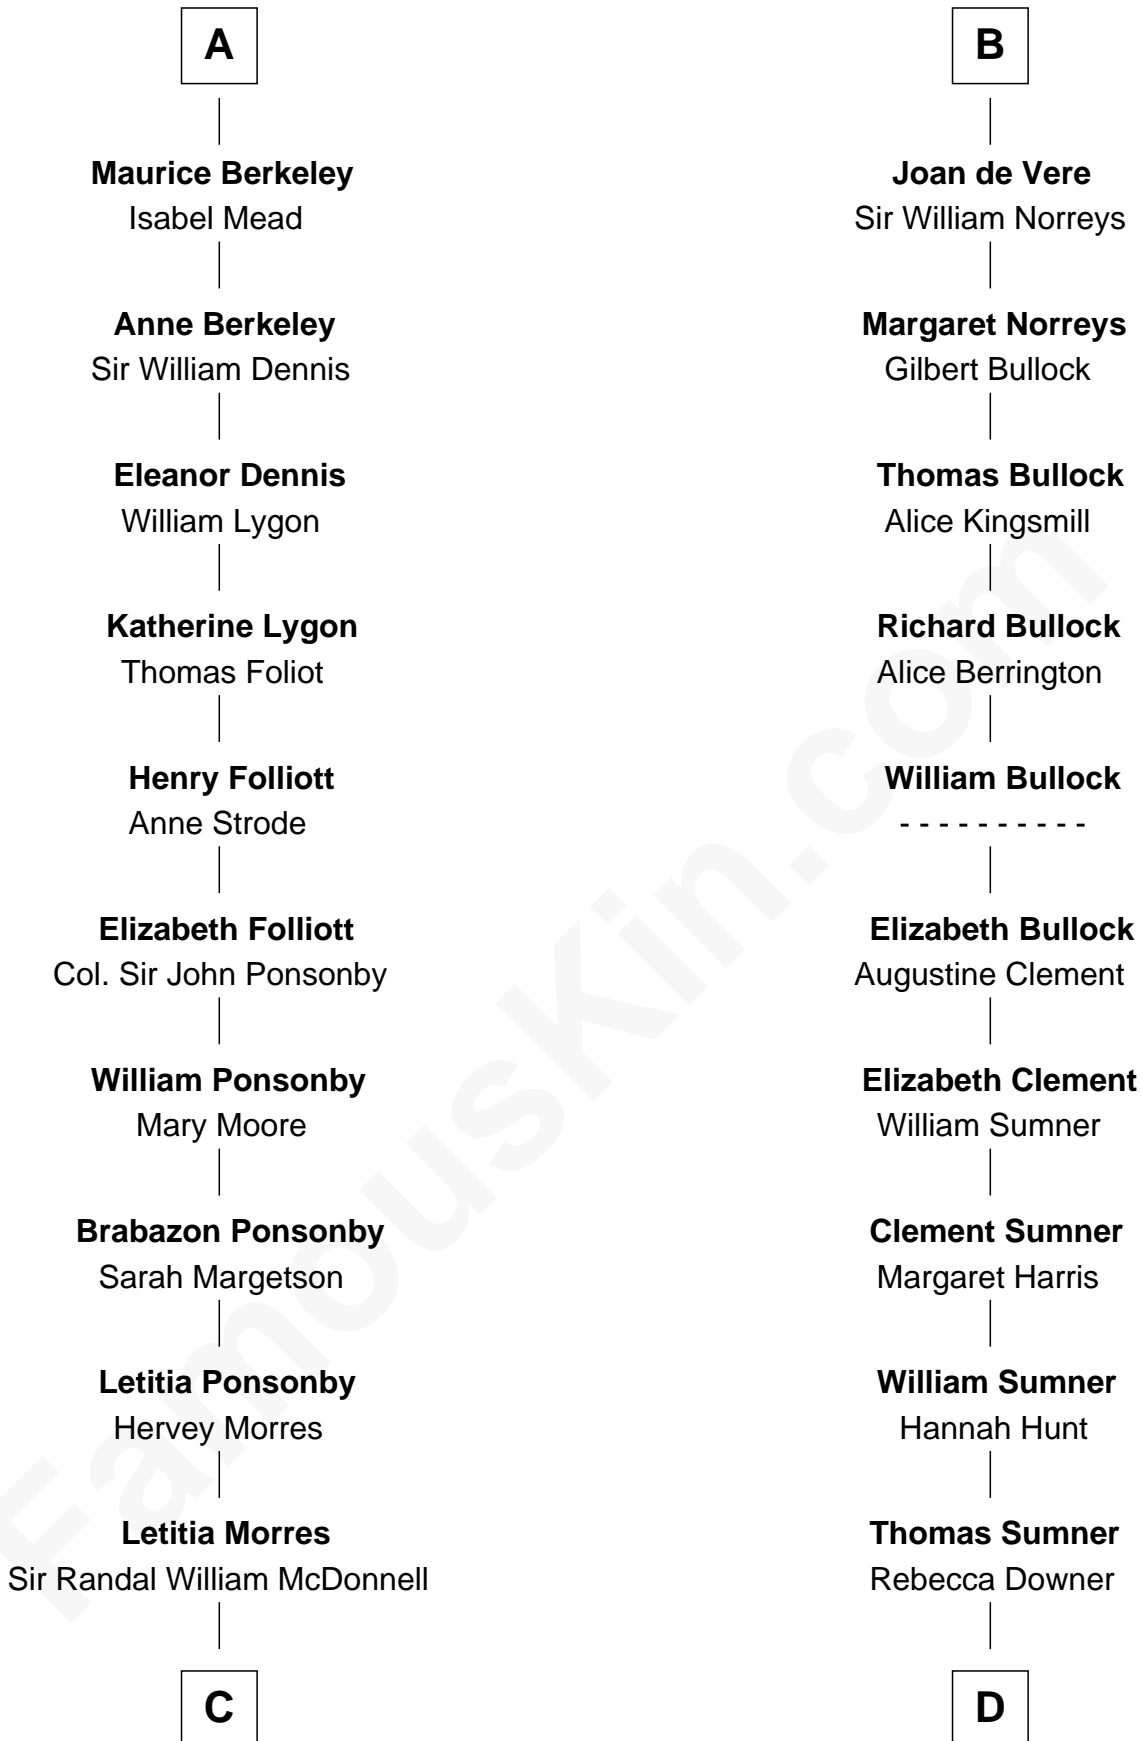

FamousKin.com

Relationship Chart of

Sir Winston Churchill

Prime Minister of the United Kingdom

21st cousin of

Alan Ladd

Movie Actor

John de Lacy
Margaret de Quincy

C

Anne Catherine McDonnell

Sir Henry Vane

Frances Anne Emily Vane-Tempest

Sir Charles William Stewart

Frances Anne Emily Vane

Sir John Winston Spencer-Churchill

Randolph Henry Spencer-Churchill