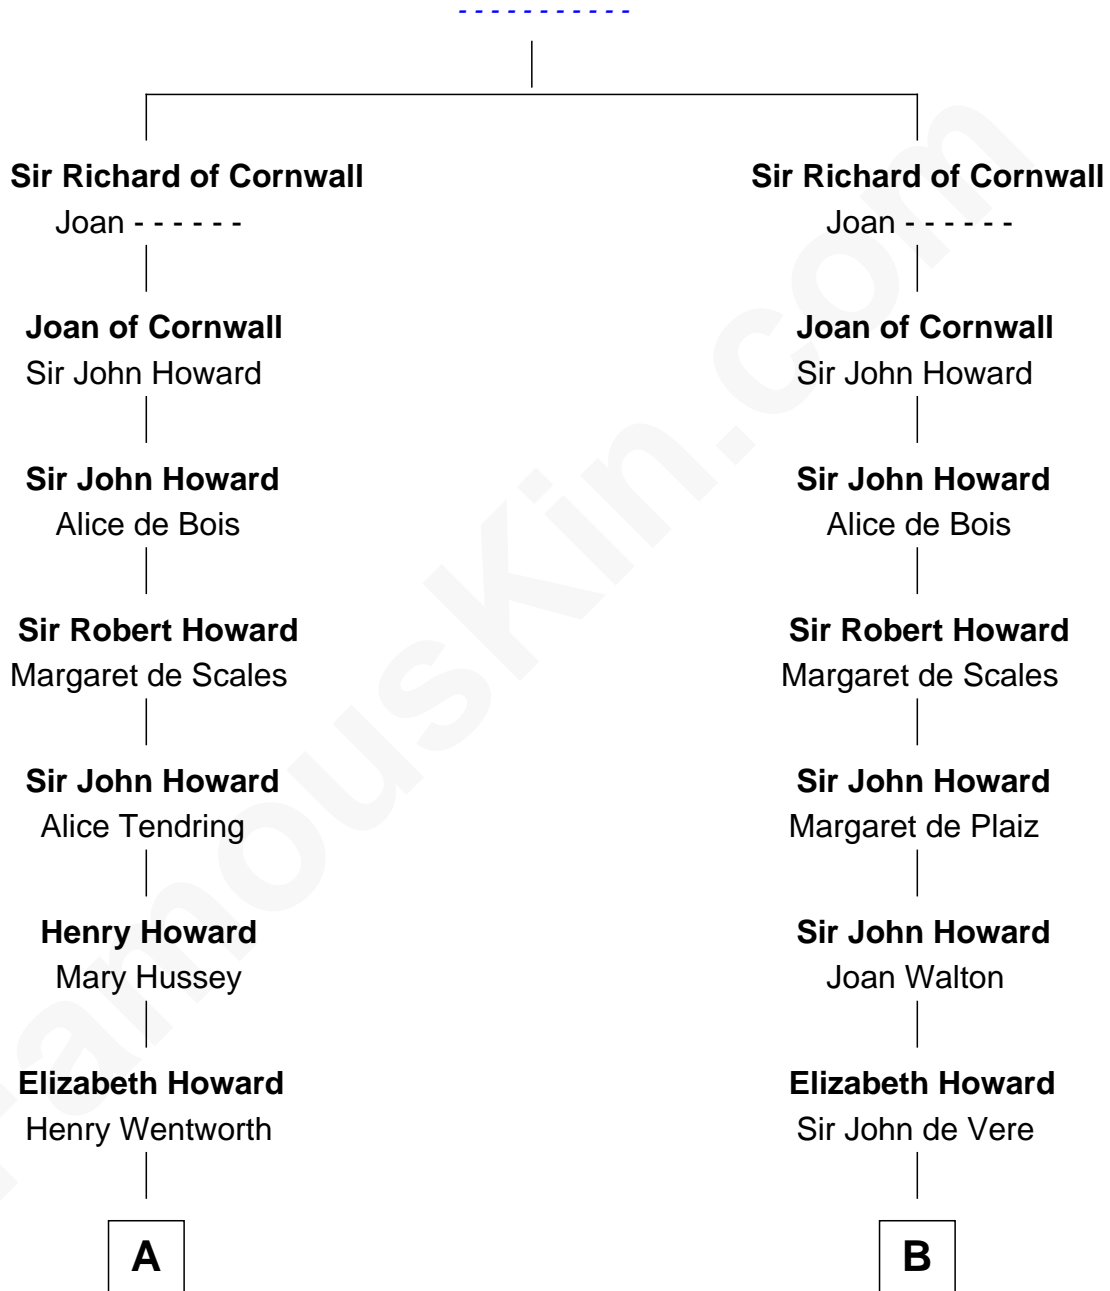

FamousKin.com

Relationship Chart of

Sir Winston Churchill

Prime Minister of the United Kingdom

21st cousin of

Alan Ladd

Movie Actor

Richard Plantagenet

C

George Spencer
Susan Stewart

Sir George Spencer-Churchill
Jane Stewart

Sir John Winston Spencer-Churchill
Frances Anne Emily Vane

Randolph Henry Spencer-Churchill
Jeanette Jerome

Sir Winston Churchill
Prime Minister of the United Kingdom