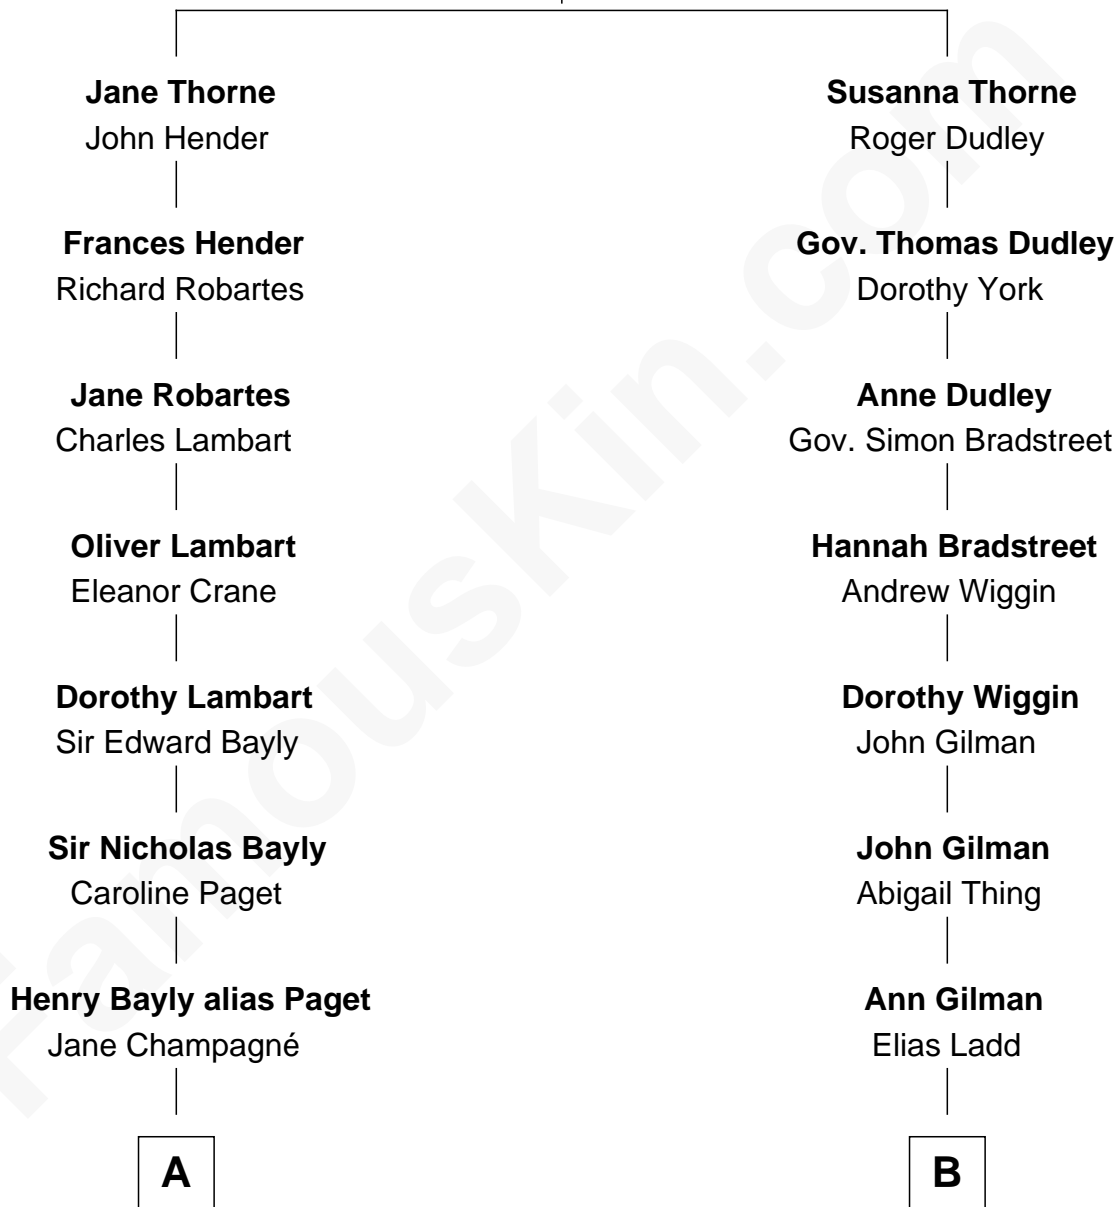

FamousKin.com

Relationship Chart of

Sir Winston Churchill

Prime Minister of the United Kingdom

11th cousin 1 time removed of

Alan Ladd

Movie Actor

Thomas Thorne

Mary Purefoy

A

Jane Paget
George Stewart

Jane Stewart
Sir George Spencer-Churchill

Sir John Winston Spencer-Churchill
Frances Anne Emily Vane

Randolph Henry Spencer-Churchill
Jeanette Jerome

Sir Winston Churchill
Prime Minister of the United Kingdom