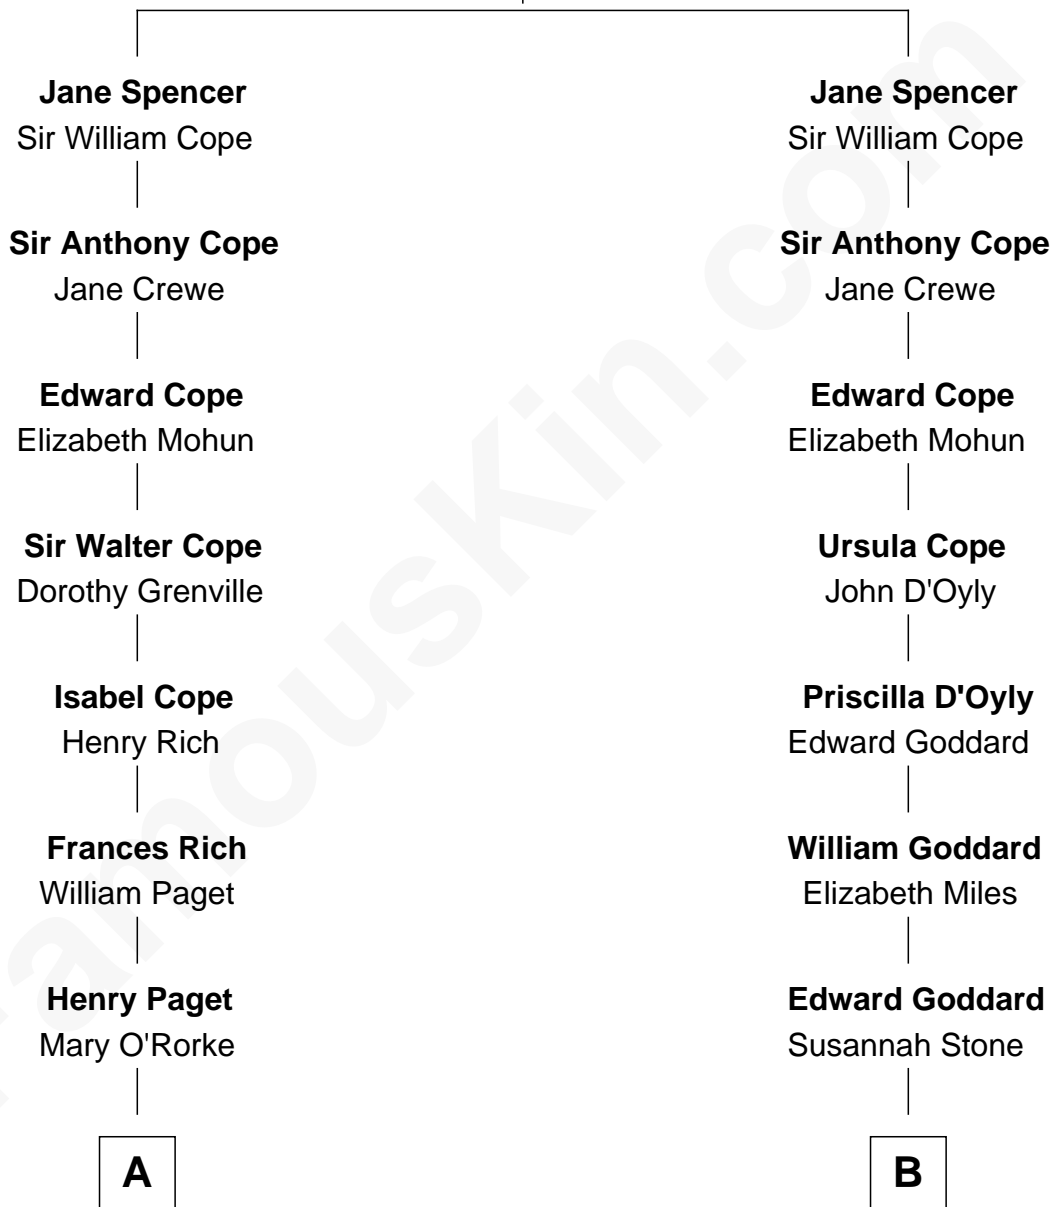

Sir John Spencer

Anne Empson