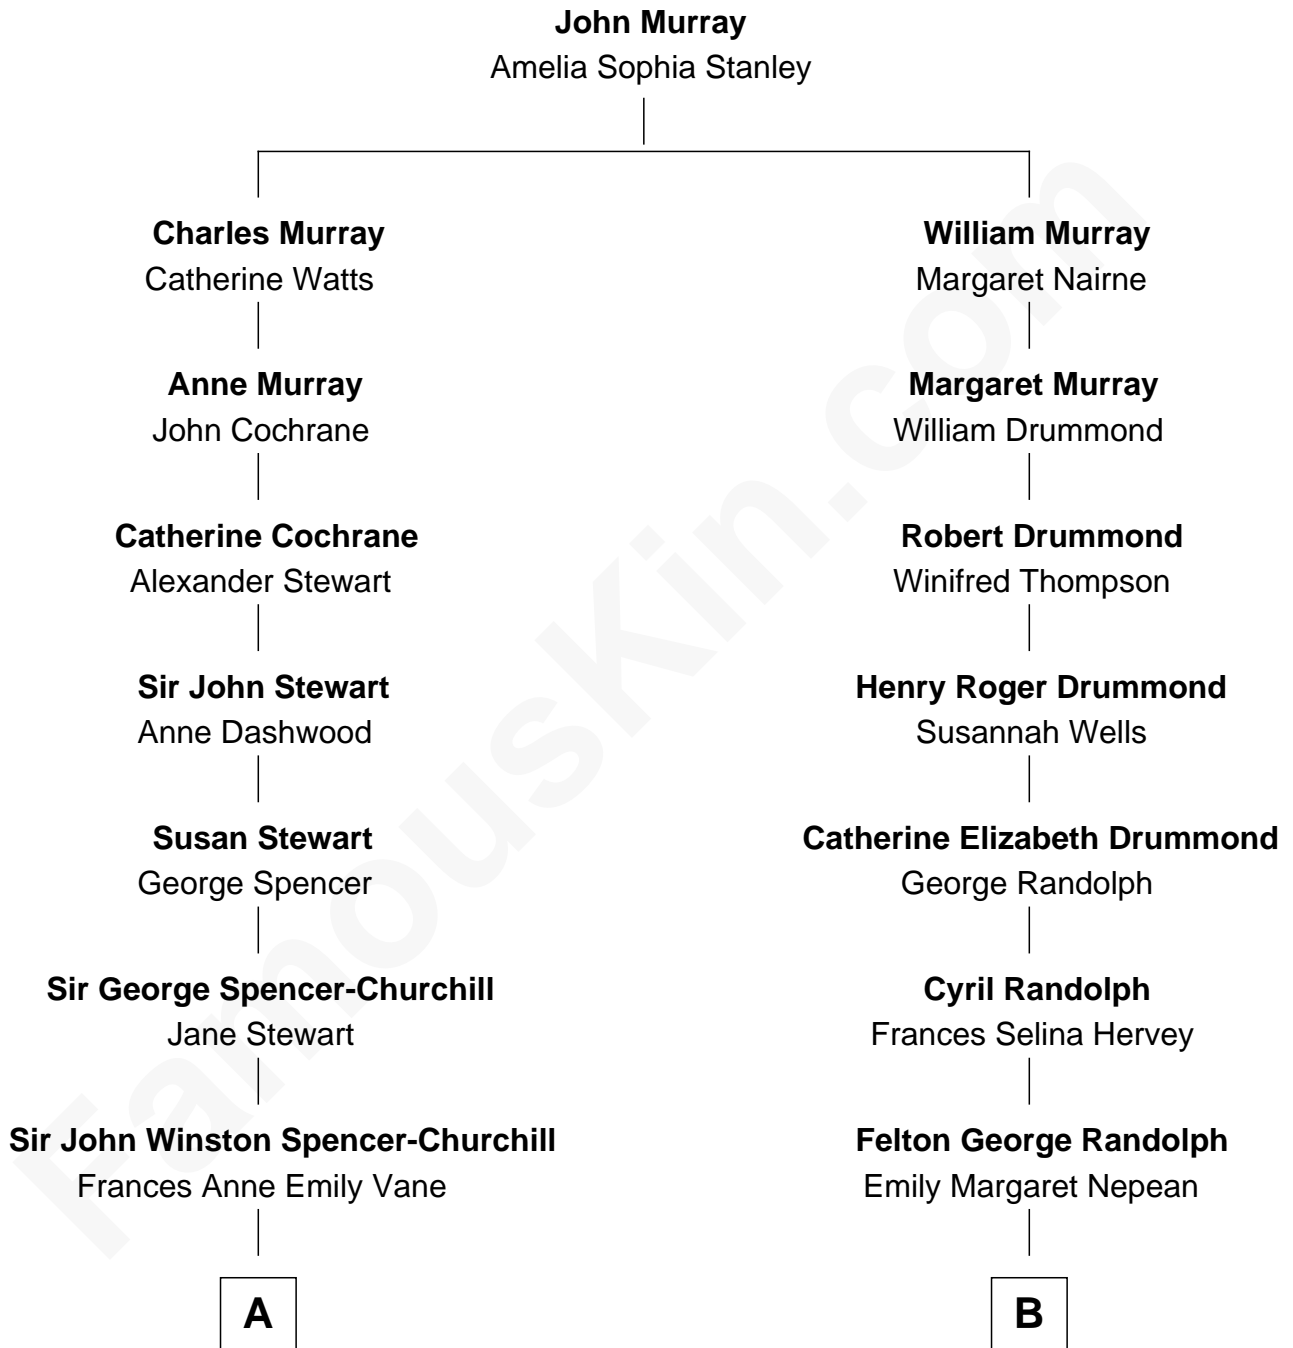

# FamousKin.com

## Relationship Chart of

### Sir Winston Churchill

*Prime Minister of the United Kingdom*

8th cousin 1 time removed of

**Hugh Grant**  
*Movie Actor*

**A**

**Randolph Henry Spencer-Churchill**

Jeanette Jerome

**Sir Winston Churchill**