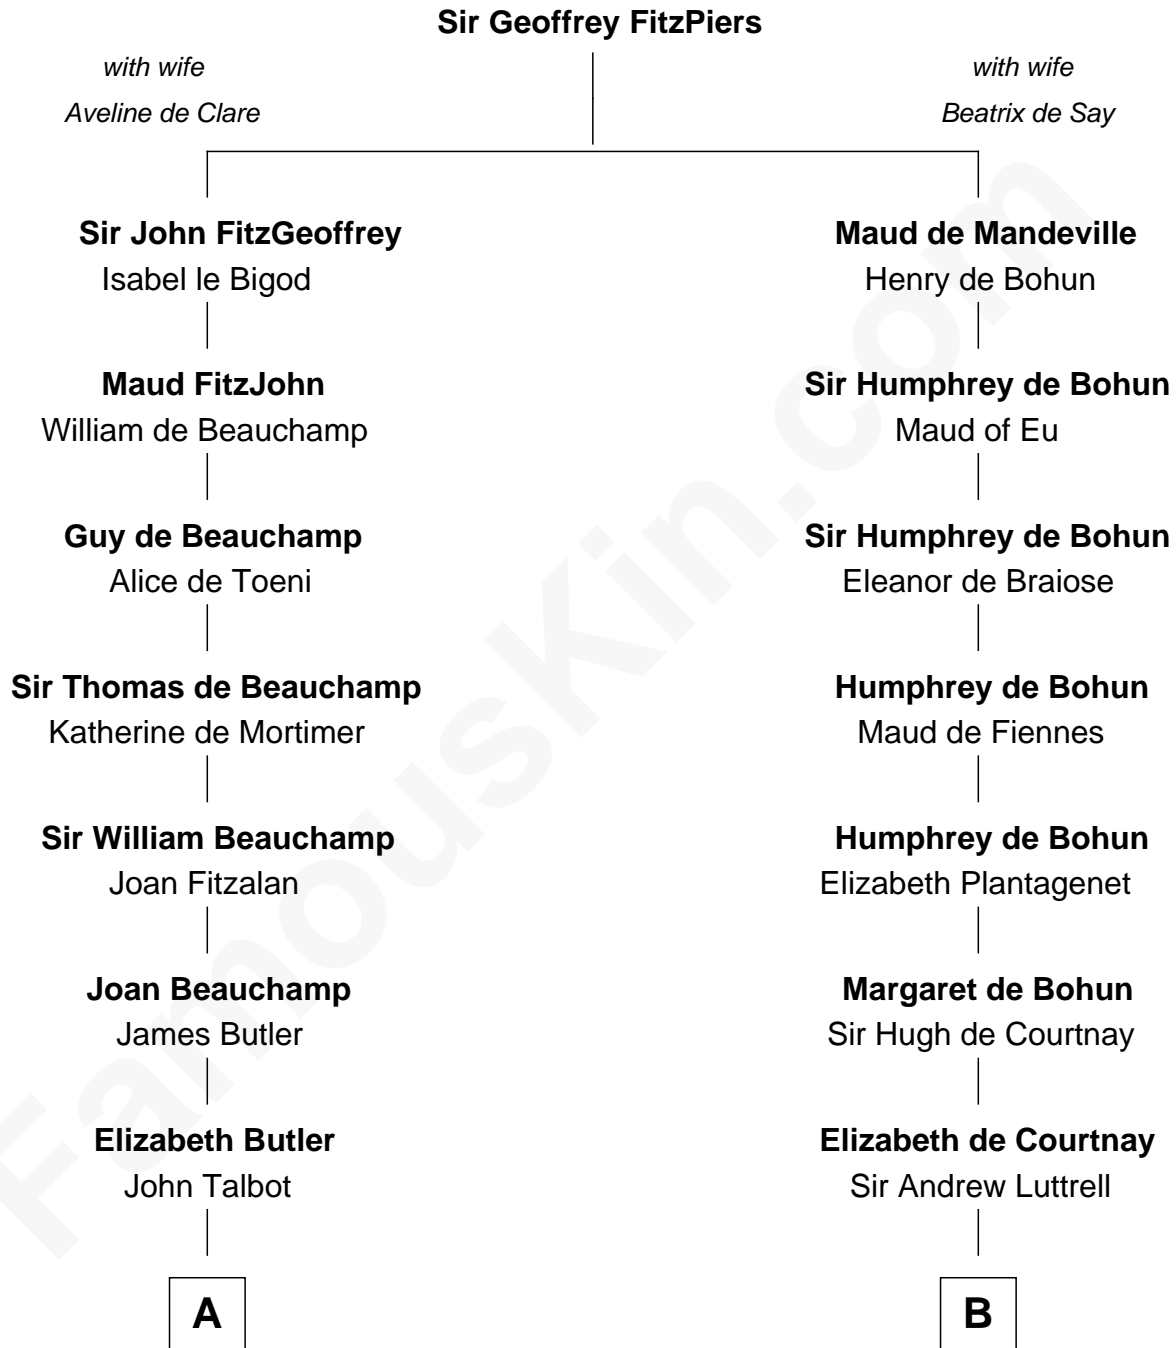

FamousKin.com
Relationship Chart of
Sir Winston Churchill
Prime Minister of the United Kingdom

21st cousin of
Herman Melville
Author of Moby Dick

C

George Spencer

Susan Stewart

Sir George Spencer-Churchill

Jane Stewart

Sir John Winston Spencer-Churchill

Frances Anne Emily Vane

Randolph Henry Spencer-Churchill

Jeanette Jerome

Sir Winston Churchill

Prime Minister of the United Kingdom

D