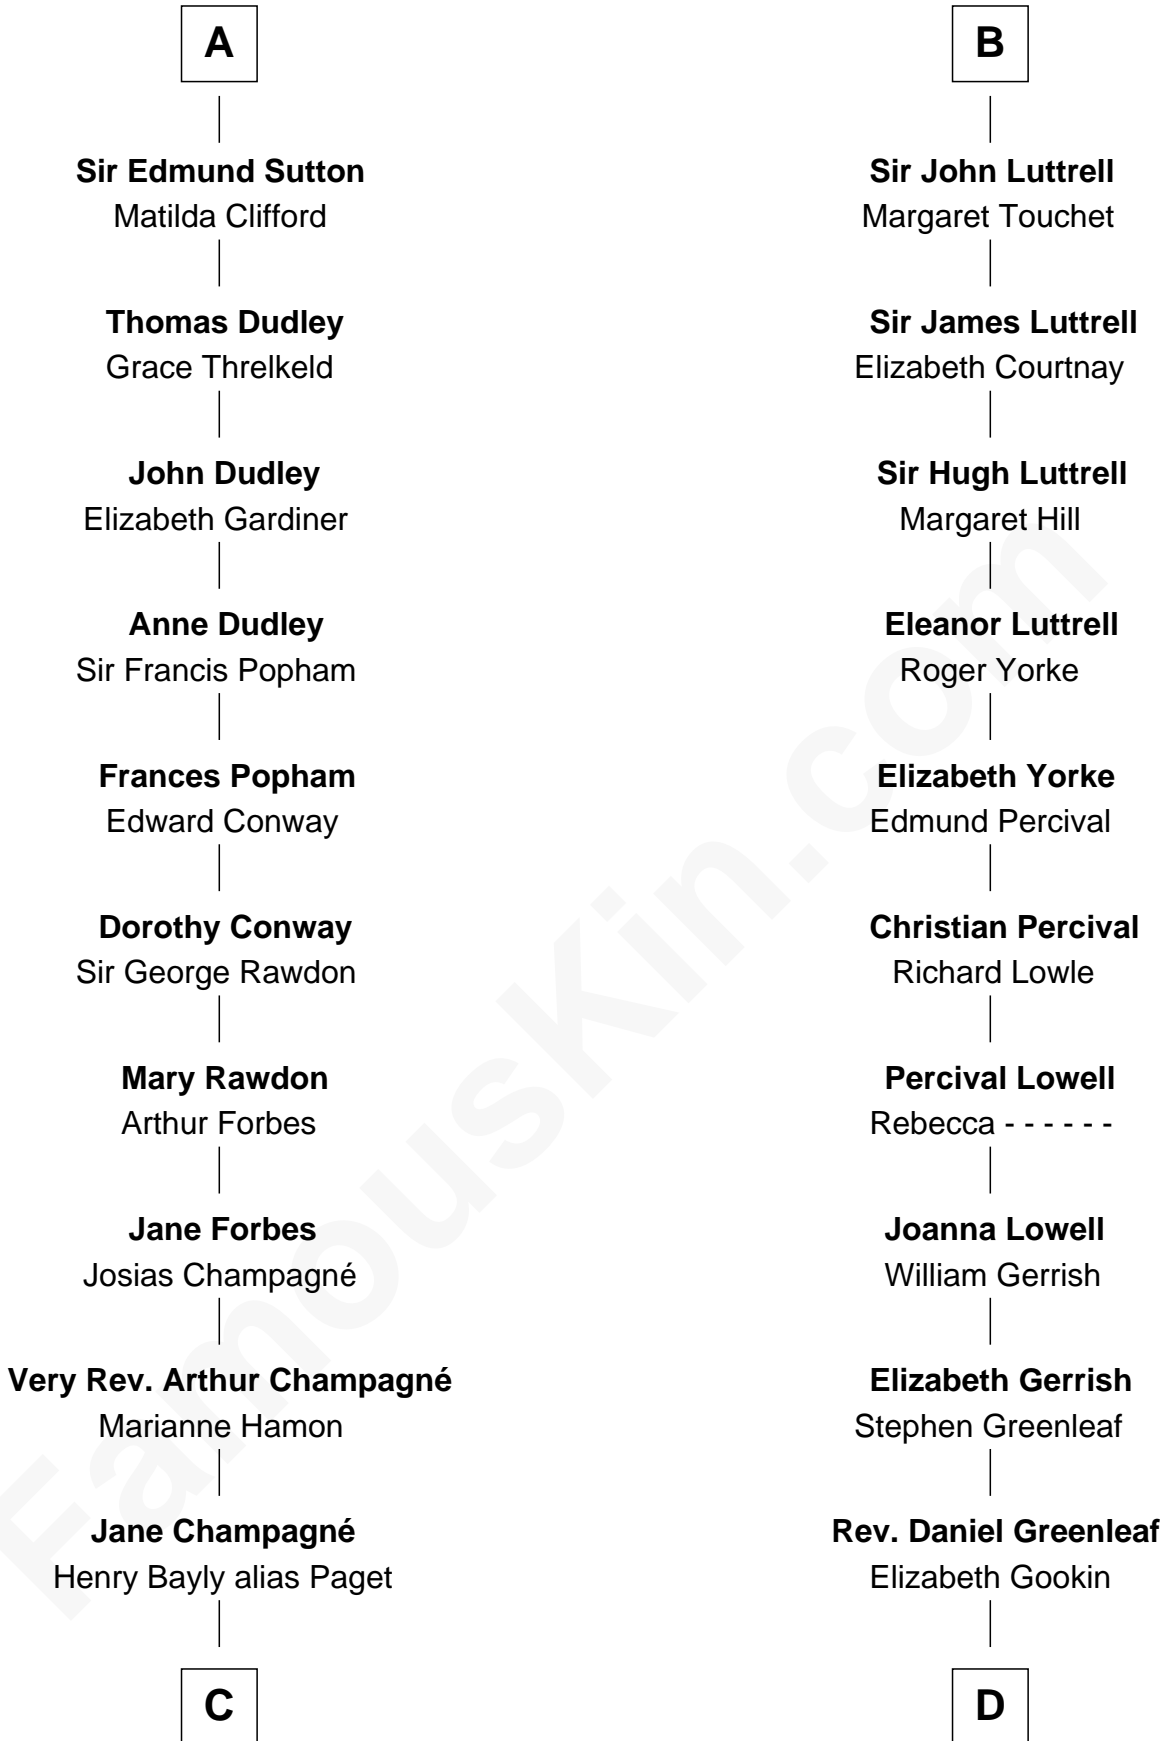

FamousKin.com

Relationship Chart of

Sir Winston Churchill

Prime Minister of the United Kingdom

20th cousin 1 time removed of

Herman Melville

Author of Moby Dick

Saher de Quincy
Margaret de Beaumont

C

Jane Paget
George Stewart

Jane Stewart
Sir George Spencer-Churchill

Sir John Winston Spencer-Churchill
Frances Anne Emily Vane

Randolph Henry Spencer-Churchill
Jeanette Jerome

Sir Winston Churchill
Prime Minister of the United Kingdom