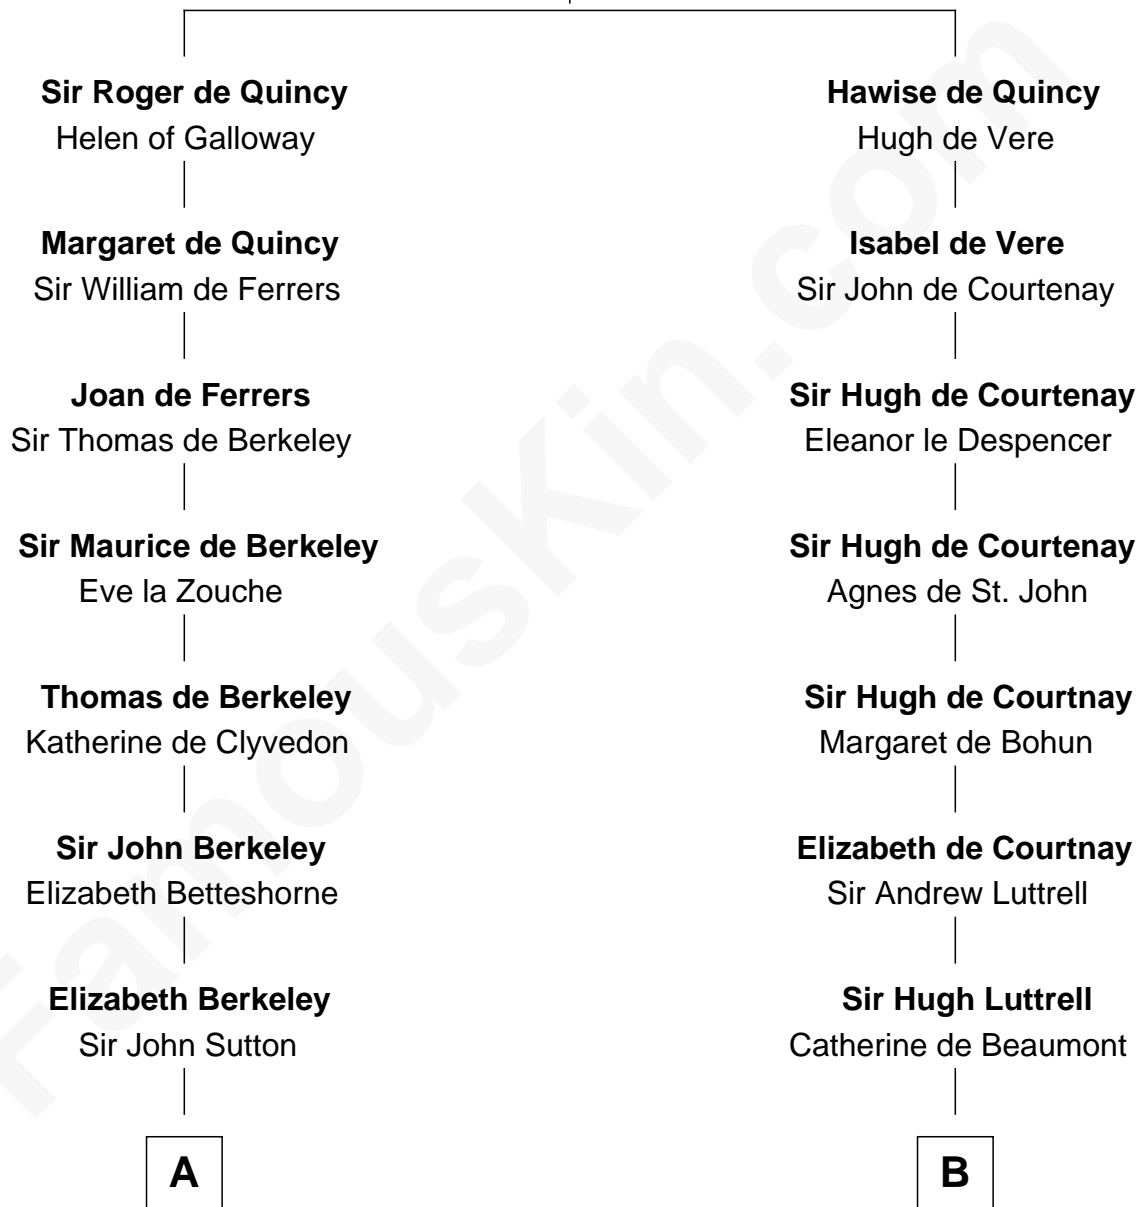

FamousKin.com

Relationship Chart of

Sir Winston Churchill

Prime Minister of the United Kingdom

20th cousin 1 time removed of

Herman Melville

Author of Moby Dick

Saher de Quincy
Margaret de Beaumont

C

Jane Paget
George Stewart

Jane Stewart
Sir George Spencer-Churchill

Sir John Winston Spencer-Churchill
Frances Anne Emily Vane

Randolph Henry Spencer-Churchill
Jeanette Jerome

Sir Winston Churchill
Prime Minister of the United Kingdom