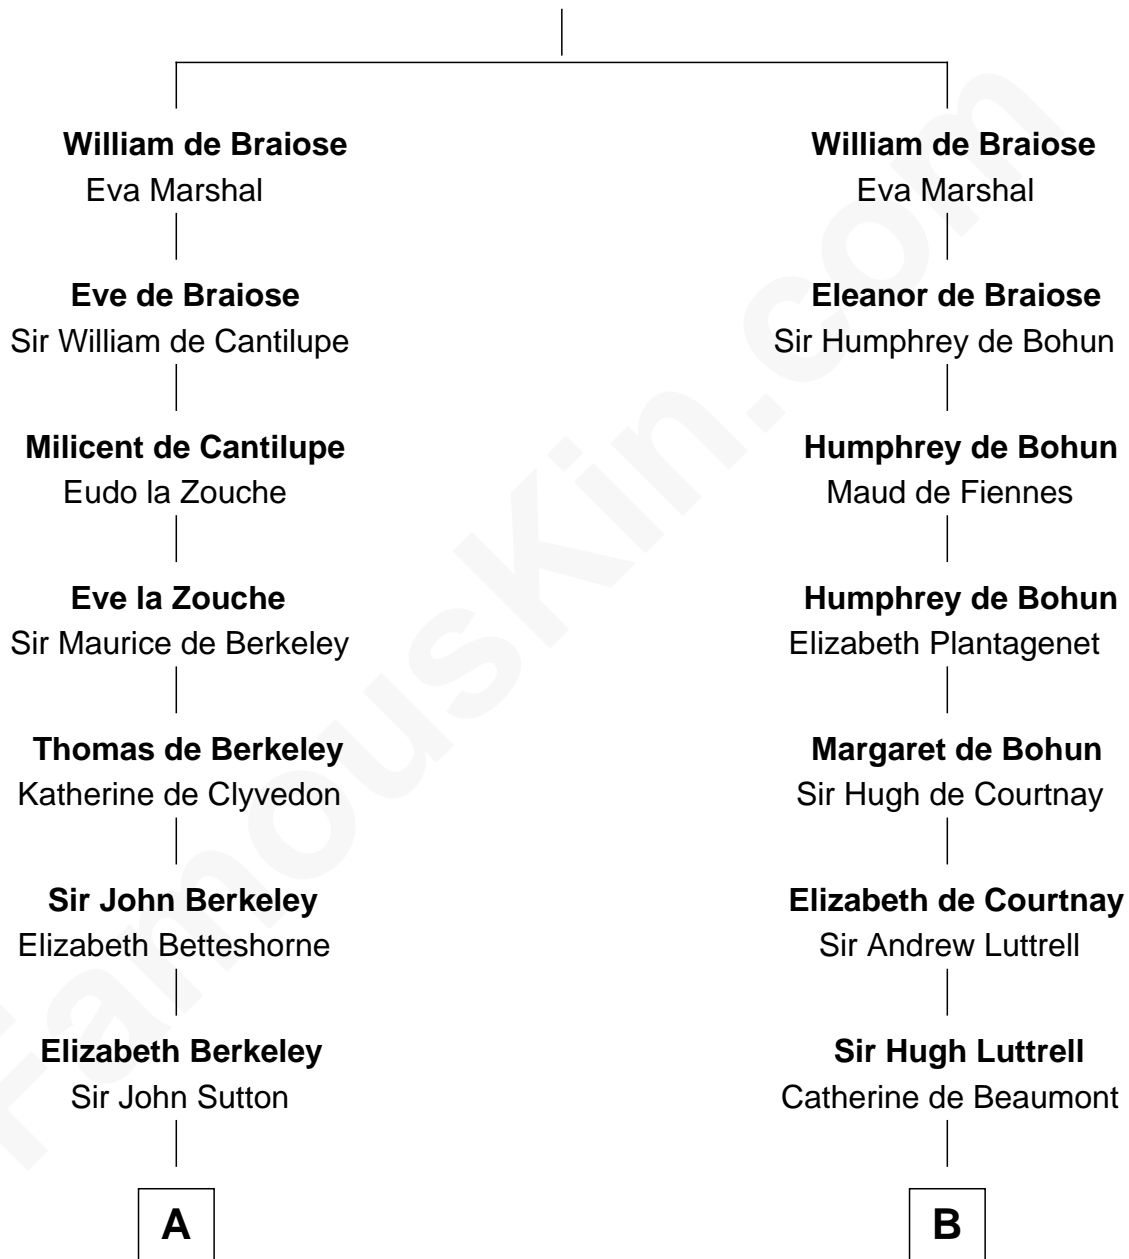

FamousKin.com

Relationship Chart of

Sir Winston Churchill

Prime Minister of the United Kingdom

20th cousin 1 time removed of

Herman Melville

Author of *Moby Dick*

Reginald de Braiose

C

Jane Paget
George Stewart

Jane Stewart
Sir George Spencer-Churchill

Sir John Winston Spencer-Churchill
Frances Anne Emily Vane

Randolph Henry Spencer-Churchill
Jeanette Jerome

Sir Winston Churchill
Prime Minister of the United Kingdom