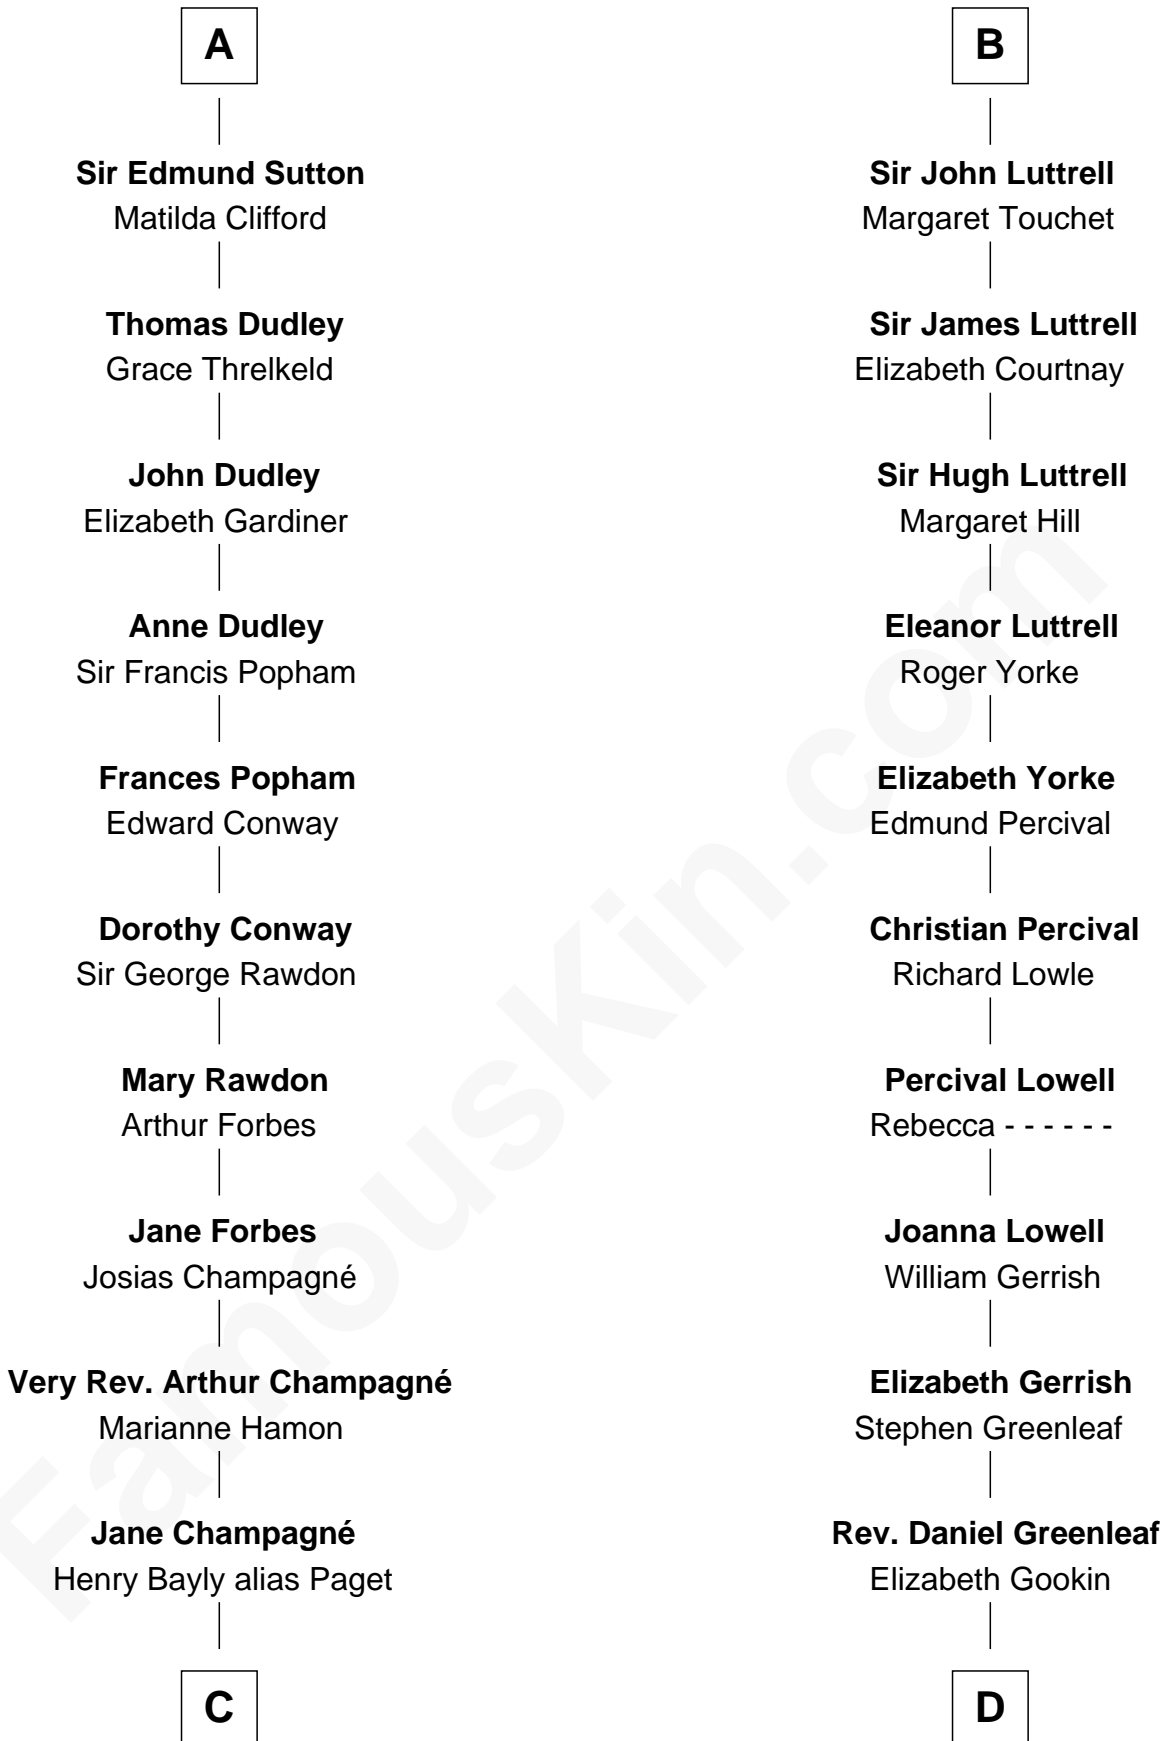

FamousKin.com

Relationship Chart of

Sir Winston Churchill

Prime Minister of the United Kingdom

20th cousin 1 time removed of

Herman Melville

Author of *Moby Dick*

Reginald de Braiose

C

Jane Paget
George Stewart

Jane Stewart
Sir George Spencer-Churchill

Sir John Winston Spencer-Churchill
Frances Anne Emily Vane

Randolph Henry Spencer-Churchill
Jeanette Jerome

Sir Winston Churchill
Prime Minister of the United Kingdom