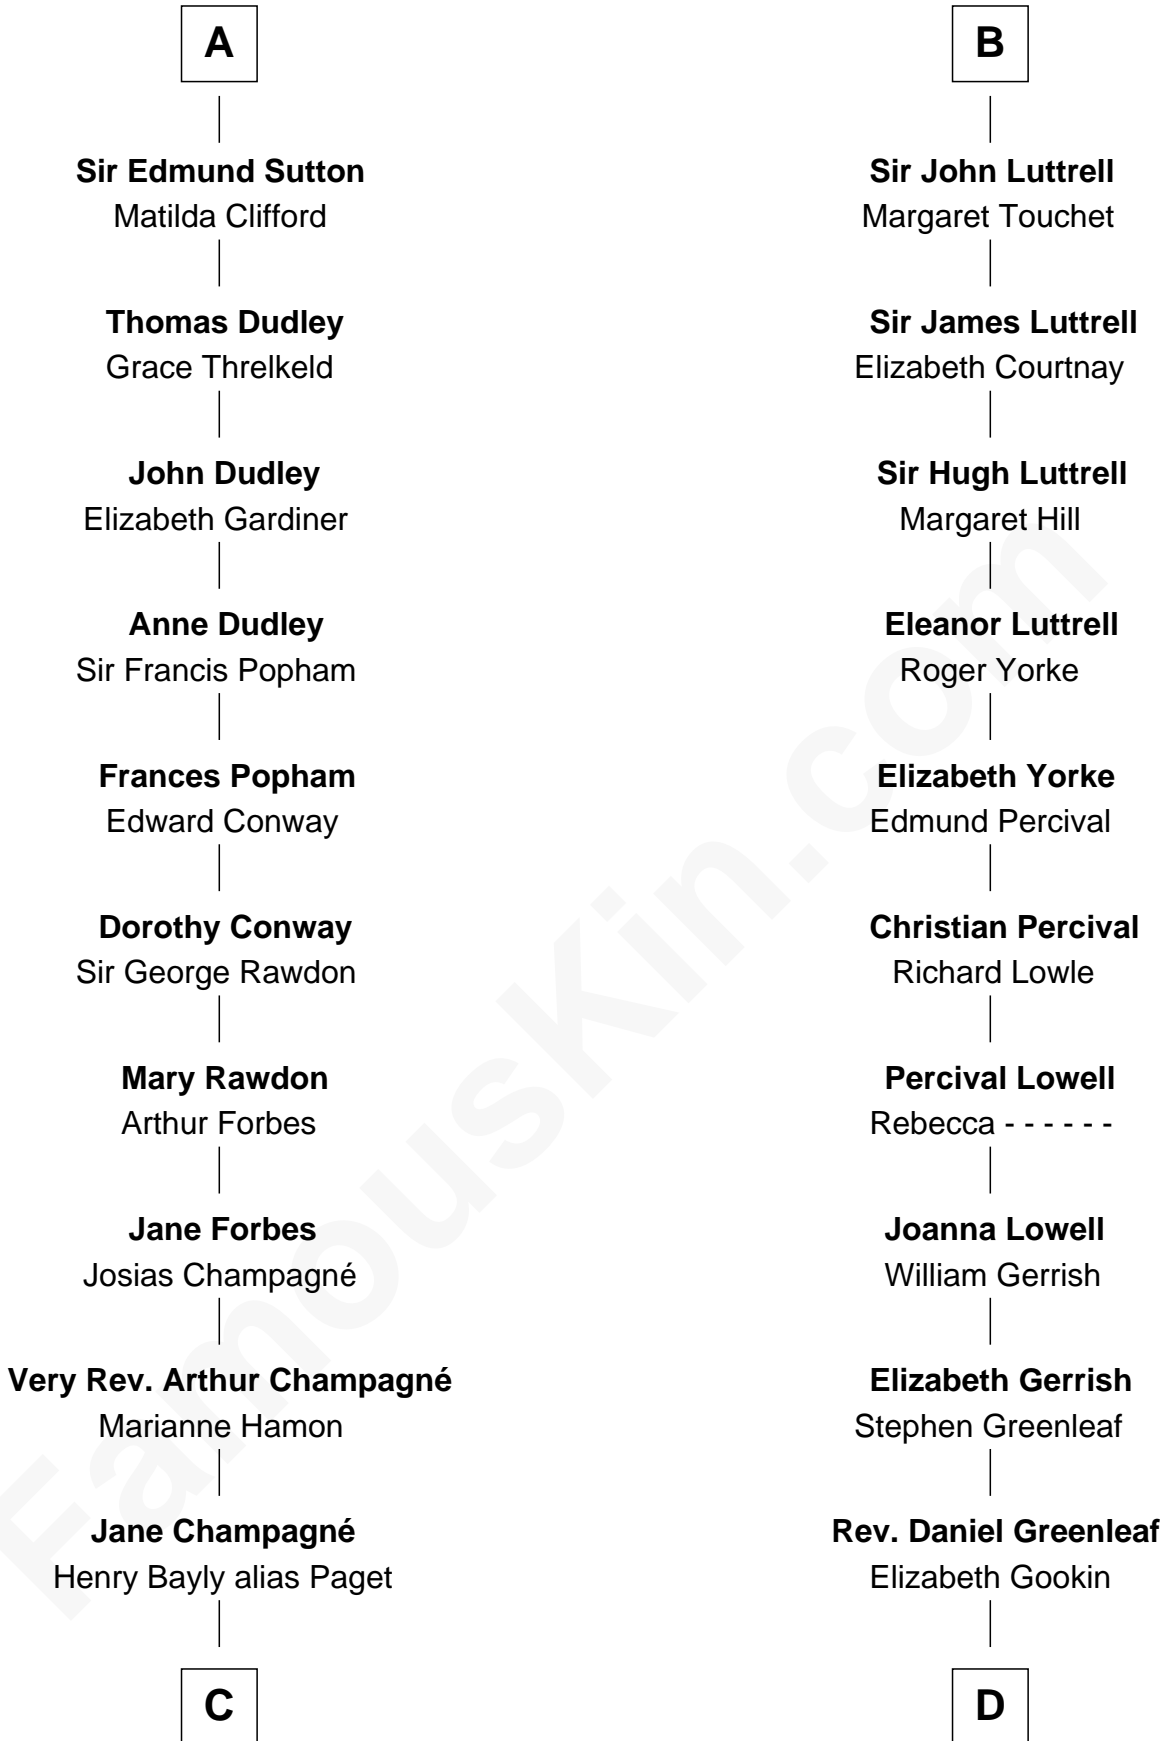

FamousKin.com

Relationship Chart of

Sir Winston Churchill

Prime Minister of the United Kingdom

20th cousin 1 time removed of

Herman Melville

Author of *Moby Dick*

Sir William Marshal

Isabel de Clare

C

Jane Paget
George Stewart

Jane Stewart
Sir George Spencer-Churchill

Sir John Winston Spencer-Churchill
Frances Anne Emily Vane

Randolph Henry Spencer-Churchill
Jeanette Jerome

Sir Winston Churchill
Prime Minister of the United Kingdom