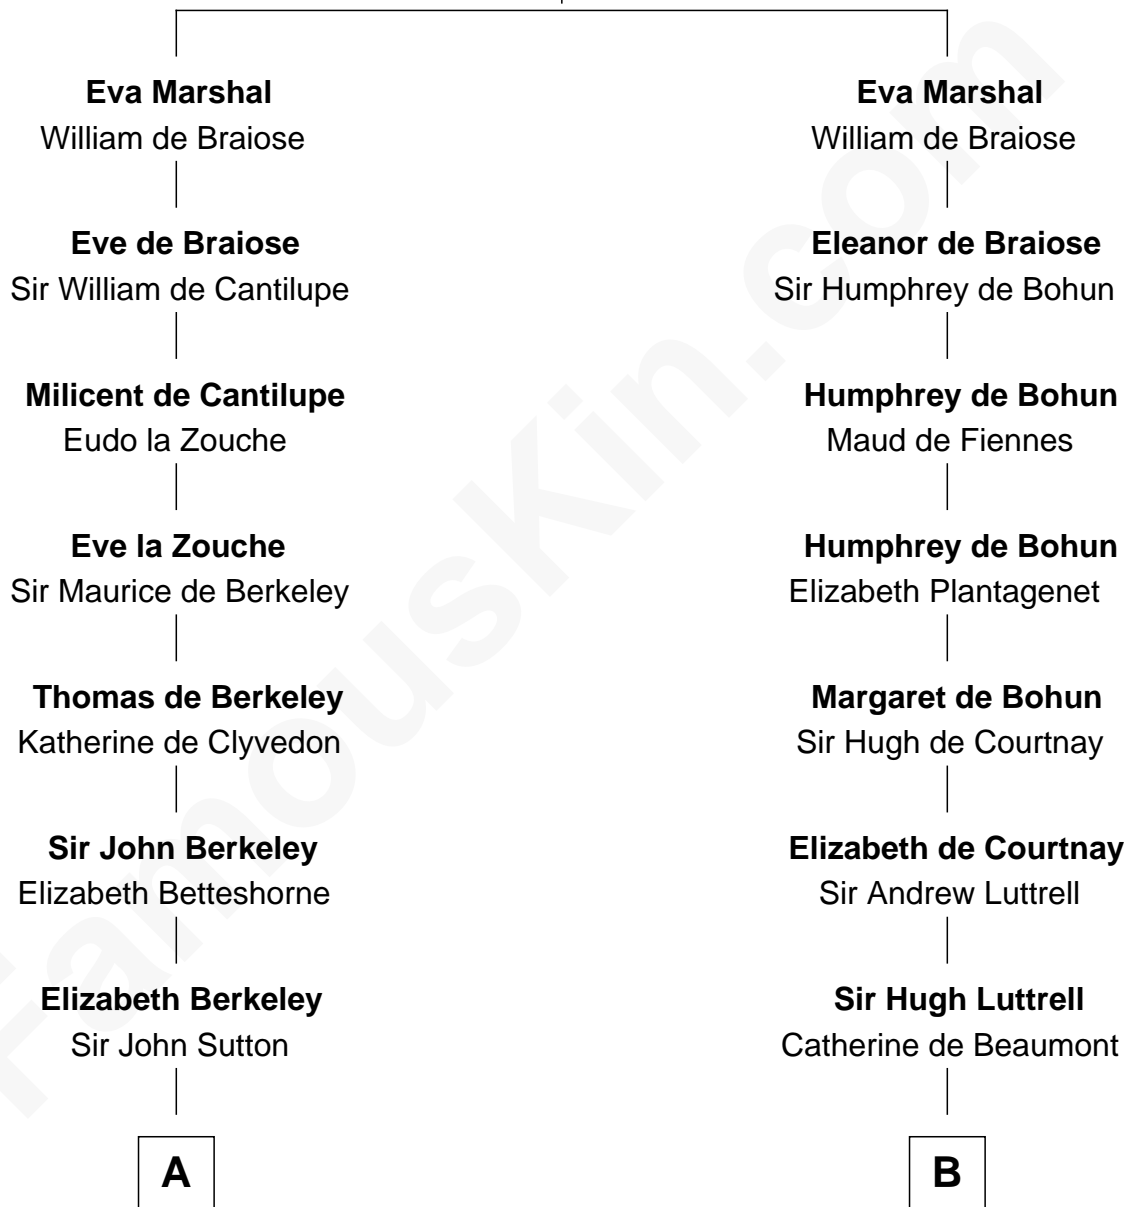

FamousKin.com

Relationship Chart of

Sir Winston Churchill

Prime Minister of the United Kingdom

20th cousin 1 time removed of

Herman Melville

Author of *Moby Dick*

Sir William Marshal

Isabel de Clare

C

Jane Paget
George Stewart

Jane Stewart
Sir George Spencer-Churchill

Sir John Winston Spencer-Churchill
Frances Anne Emily Vane

Randolph Henry Spencer-Churchill
Jeanette Jerome

Sir Winston Churchill
Prime Minister of the United Kingdom