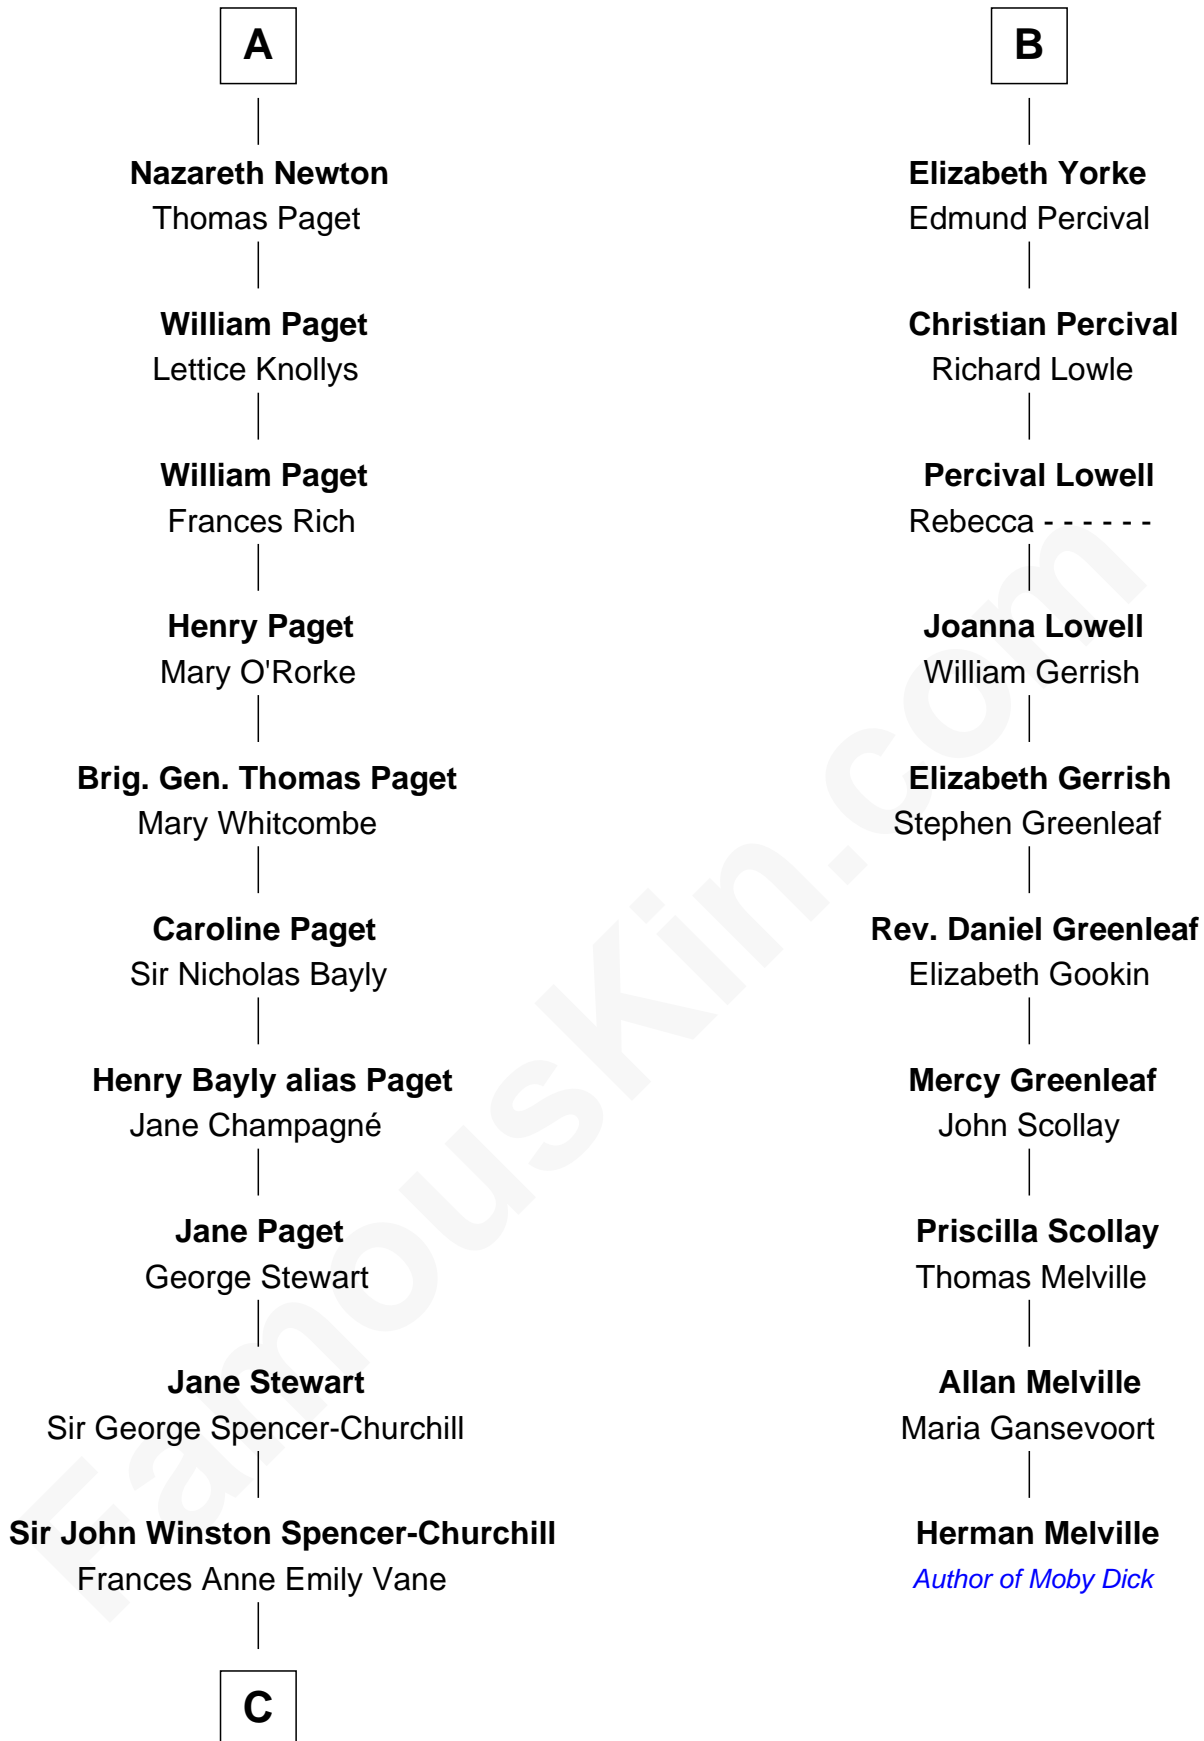

## Relationship Chart of

### Sir Winston Churchill

*Prime Minister of the United Kingdom*

16th cousin 2 times removed of

**Herman Melville**

*Author of Moby Dick*

**Humphrey de Bohun**

Elizabeth Plantagenet

**C**

**Randolph Henry Spencer-Churchill**

Jeanette Jerome

**Sir Winston Churchill**

*Prime Minister of the United Kingdom*

FamousKin.com