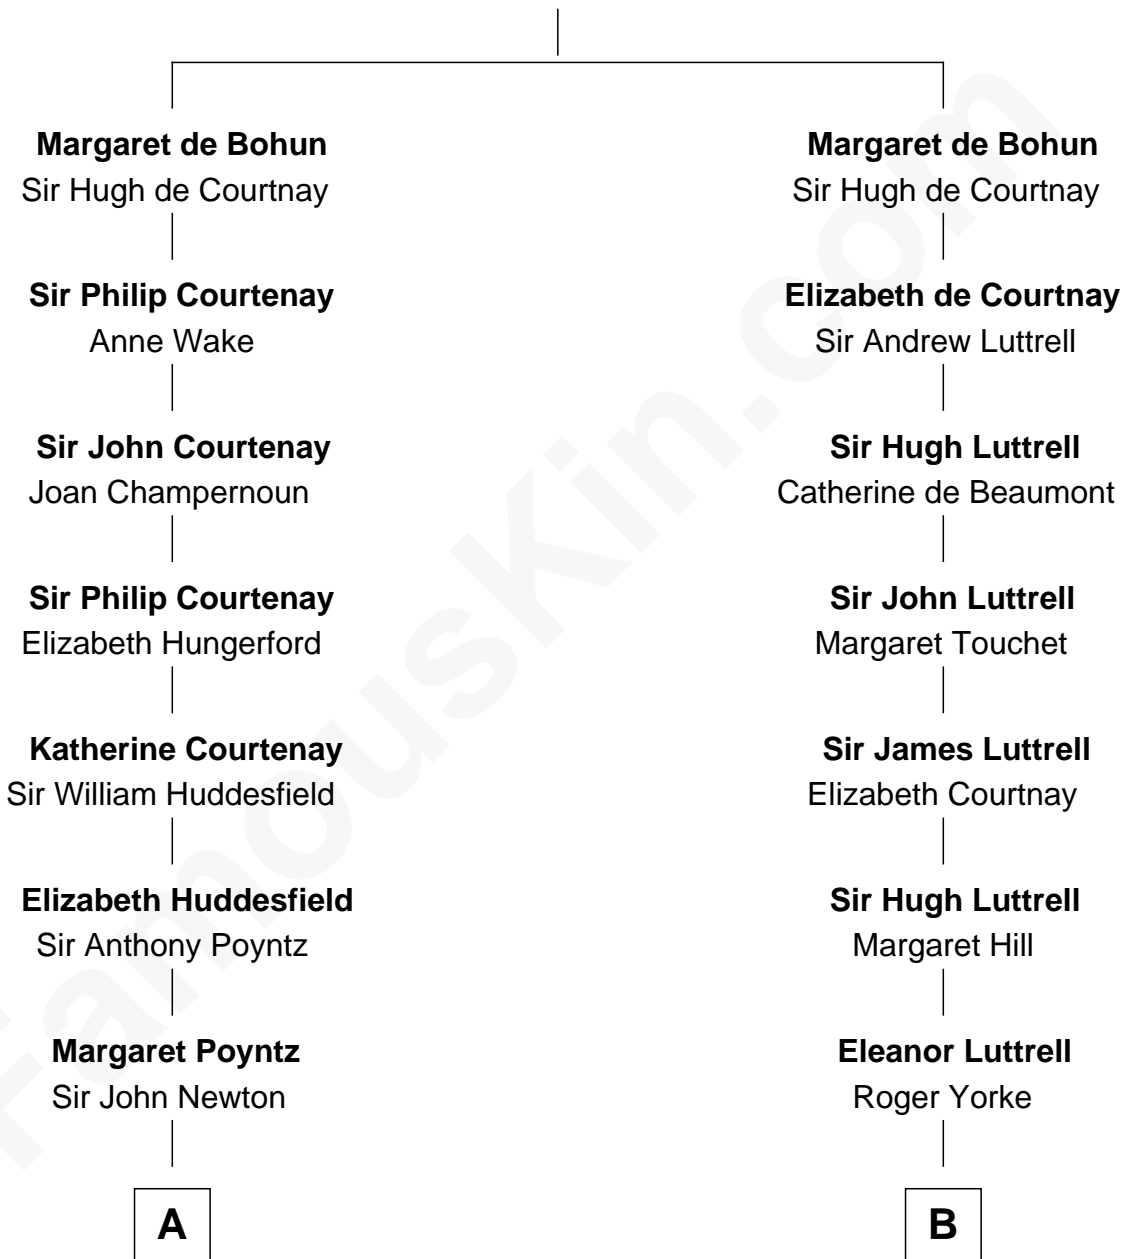

## Relationship Chart of

### Sir Winston Churchill

*Prime Minister of the United Kingdom*

16th cousin 2 times removed of

**Herman Melville**

*Author of Moby Dick*

**Humphrey de Bohun**

Elizabeth Plantagenet

**C**

**Randolph Henry Spencer-Churchill**

Jeanette Jerome

**Sir Winston Churchill**

*Prime Minister of the United Kingdom*

FamousKin.com