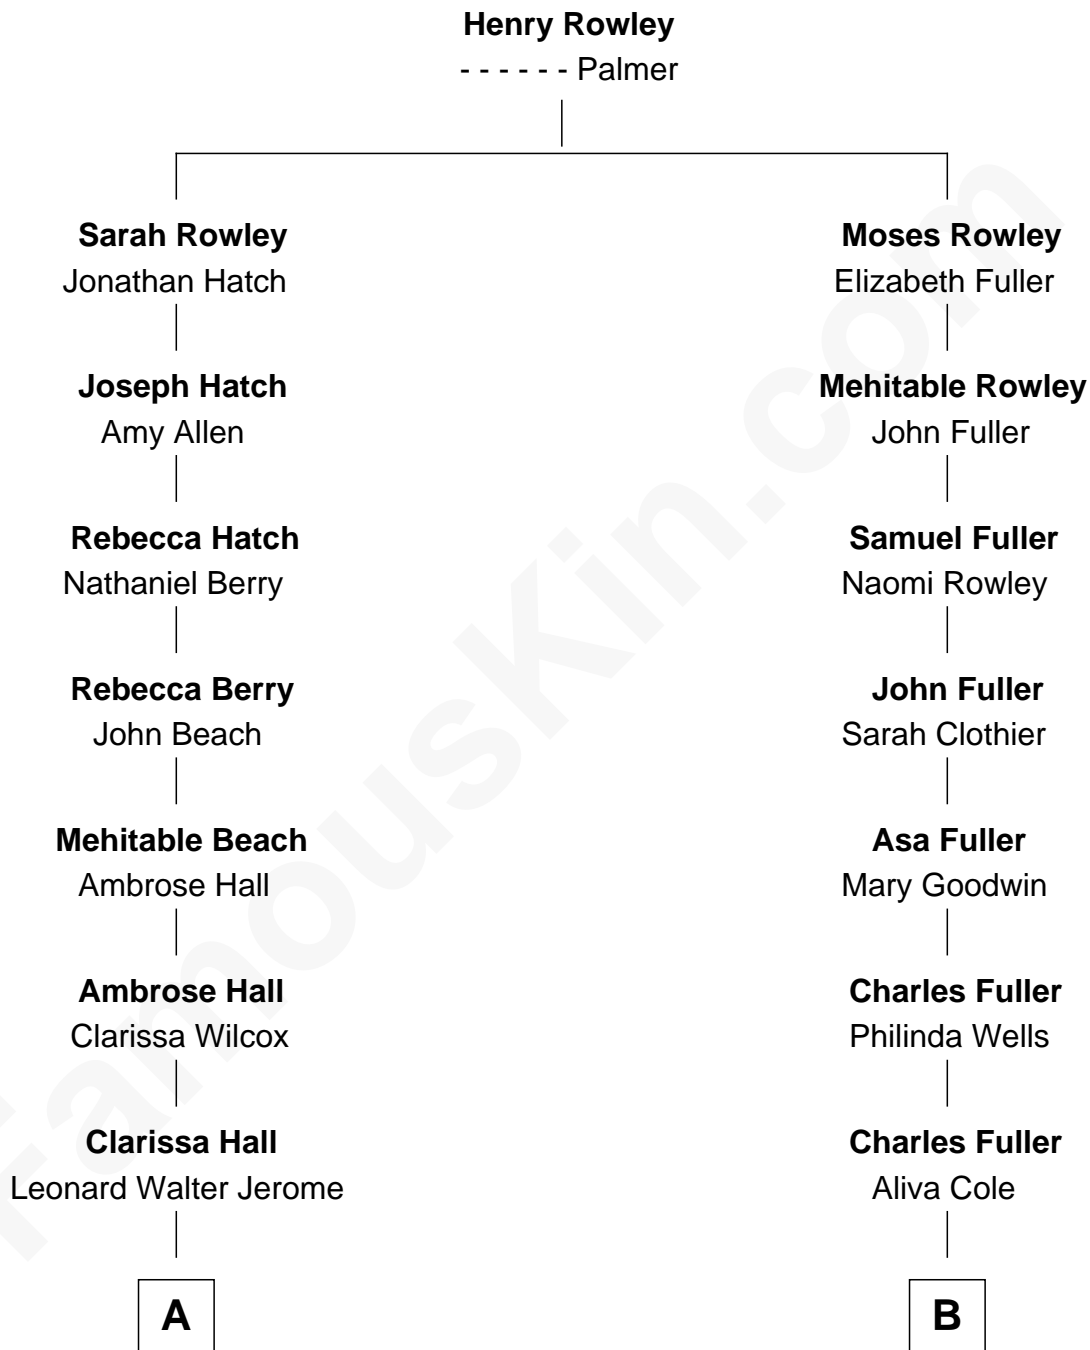

FamousKin.com

Relationship Chart of

Sir Winston Churchill

Prime Minister of the United Kingdom

8th cousin 2 times removed of

Dick Clark

Radio and TV Host

A

Jeanette Jerome
Randolph Henry Spencer-Churchill

Sir Winston Churchill
Prime Minister of the United Kingdom

B

Jane Sophia Fuller
George Barnard

Charles Fuller Barnard
Anna May Aldridge

Julia Fuller Barnard
Richard Augustus Clark