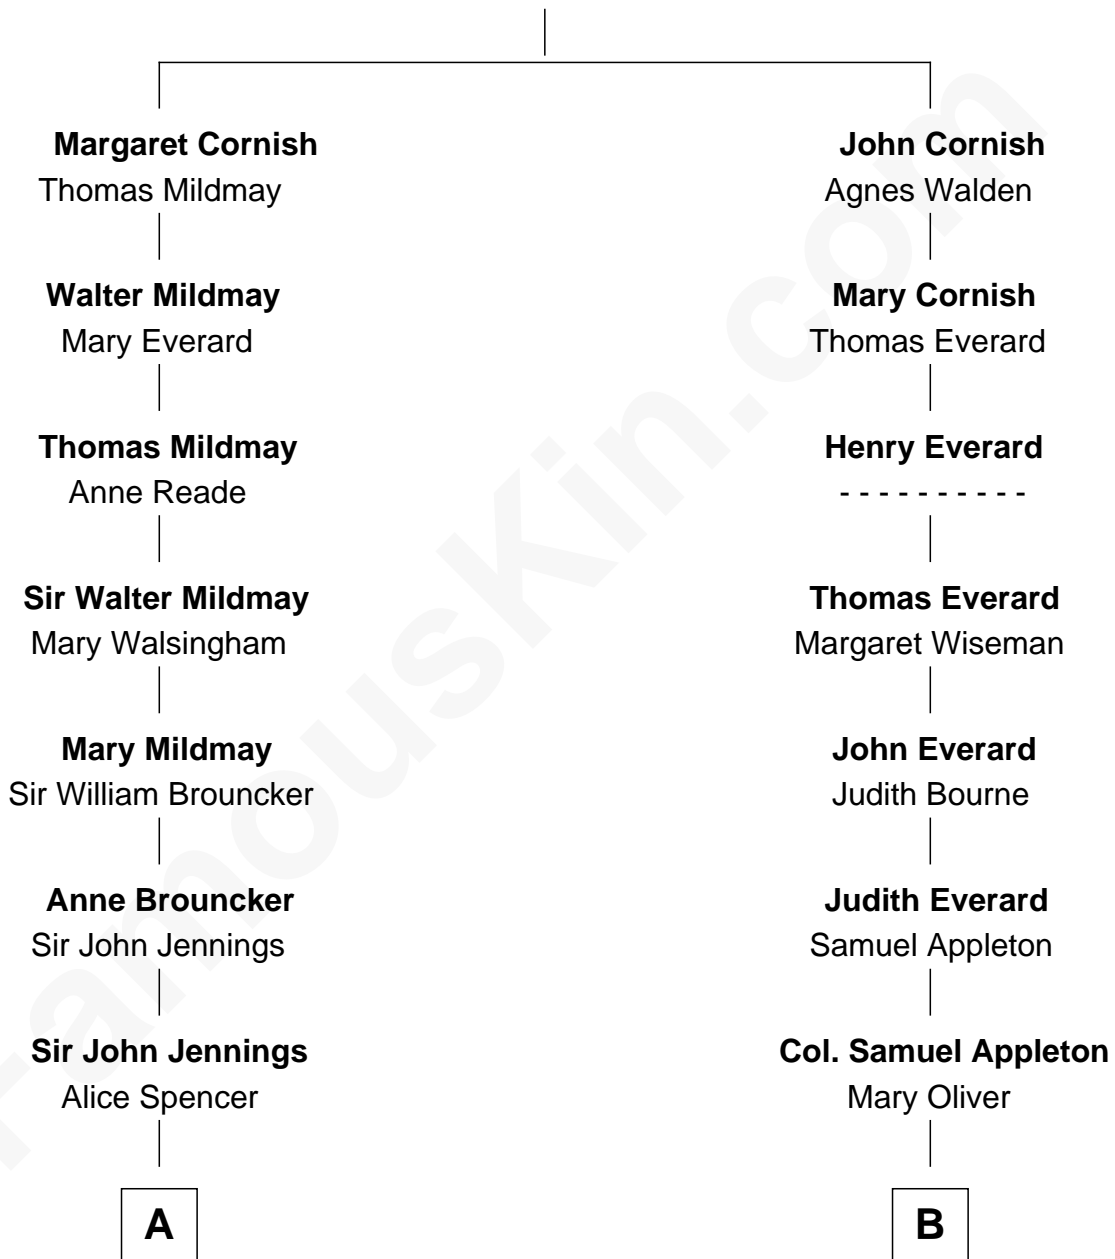

## Relationship Chart of

### Sir Winston Churchill

*Prime Minister of the United Kingdom*

16th cousin of

**James Spader**

*TV and Movie Actor*

**John Cornish**

-----

**A**

**Richard Jennings**  
Frances Thornhurst

**Sarah Jennings**  
John Churchill

**Anne Churchill**  
Sir Charles Spencer

**Sir Charles Spencer**  
Elizabeth Trevor

**Sir George Spencer**  
Caroline Russell

**George Spencer**  
Susan Stewart