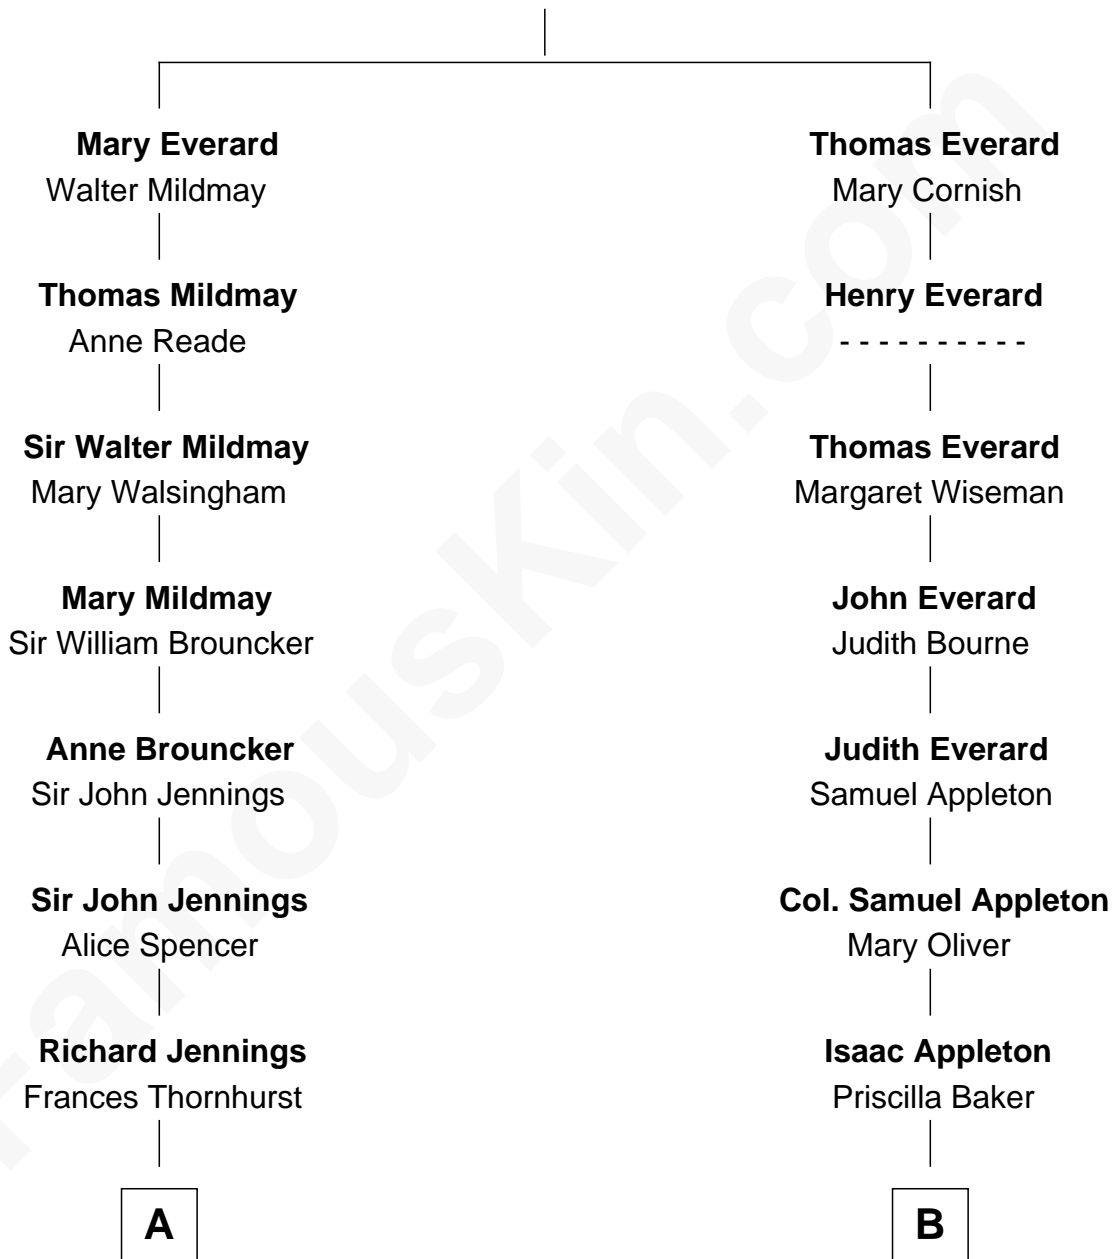

FamousKin.com

Relationship Chart of

Sir Winston Churchill

Prime Minister of the United Kingdom

15th cousin of

James Spader

TV and Movie Actor

John Everard

A

Sarah Jennings

John Churchill

Anne Churchill

Sir Charles Spencer

Sir Charles Spencer

Elizabeth Trevor

Sir George Spencer

Caroline Russell

George Spencer

Susan Stewart

Sir George Spencer-Churchill

Jane Stewart

Sir John Winston Spencer-Churchill

Frances Anne Emily Vane

Randolph Henry Spencer-Churchill