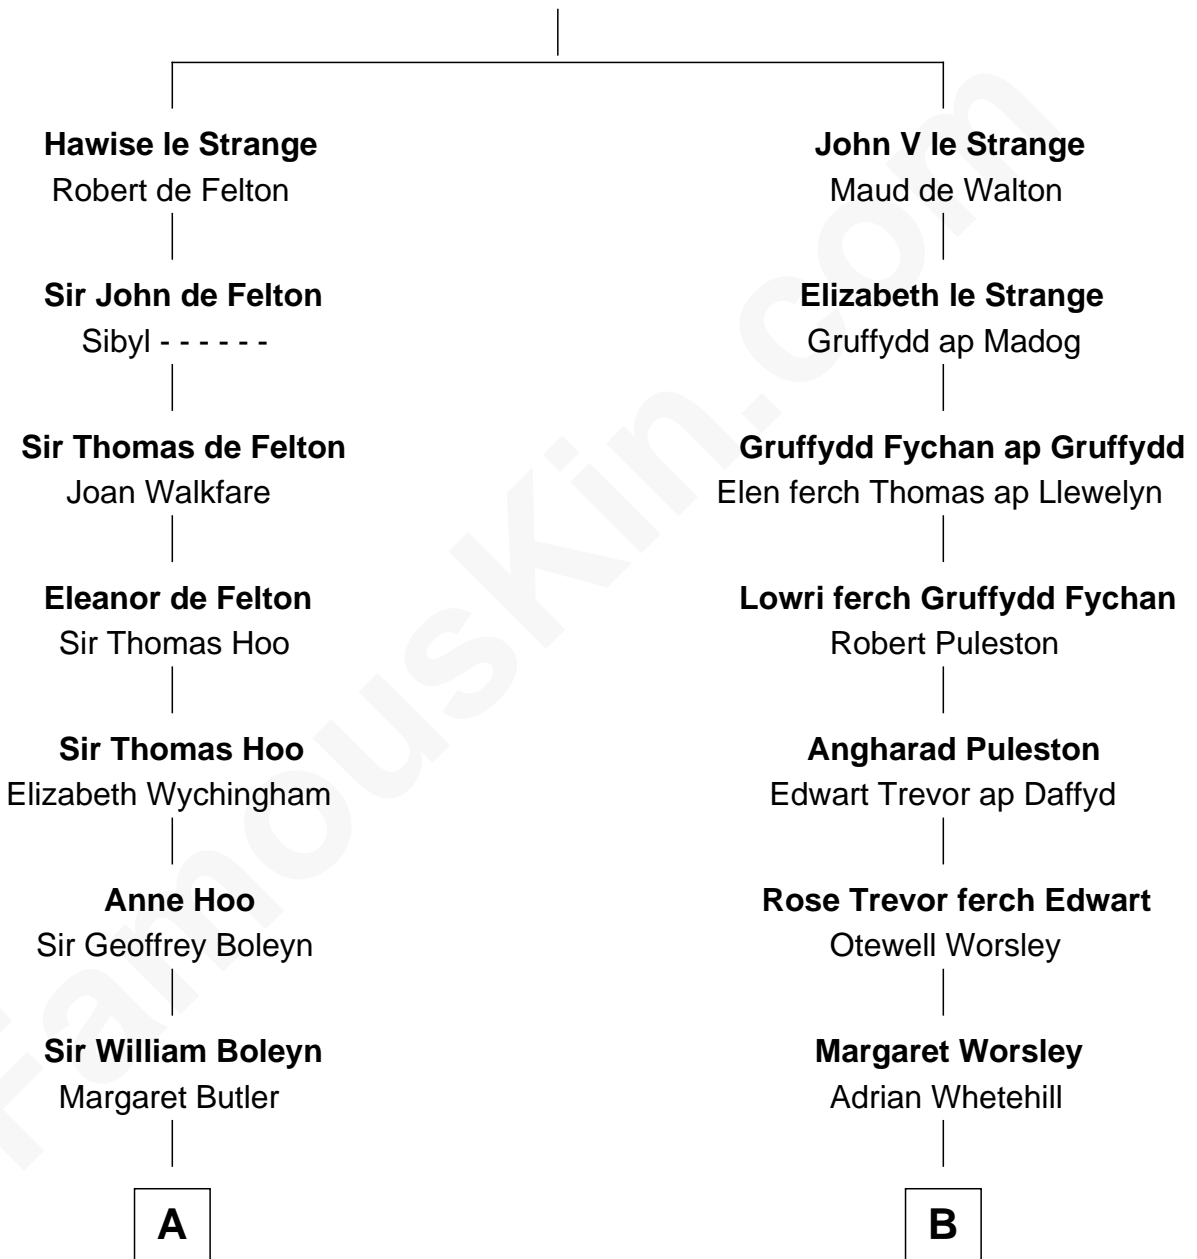

FamousKin.com

Relationship Chart of

Sir Winston Churchill

Prime Minister of the United Kingdom

21st cousin of

James Spader

TV and Movie Actor

John IV le Strange

Joan de Somery

C

Jane Paget
George Stewart

Jane Stewart
Sir George Spencer-Churchill

Sir John Winston Spencer-Churchill
Frances Anne Emily Vane

Randolph Henry Spencer-Churchill
Jeanette Jerome

Sir Winston Churchill
Prime Minister of the United Kingdom

D

Julia M. Randall
William E. Fraser

Edward Abbott Fraser
Myrtle H. Brown

James Randall Fraser
Elizabeth Higginson Bowditch

Jean Fraser
Stoddard Greenwood Spader

James Spader
TV and Movie Actor

FamousKin.com