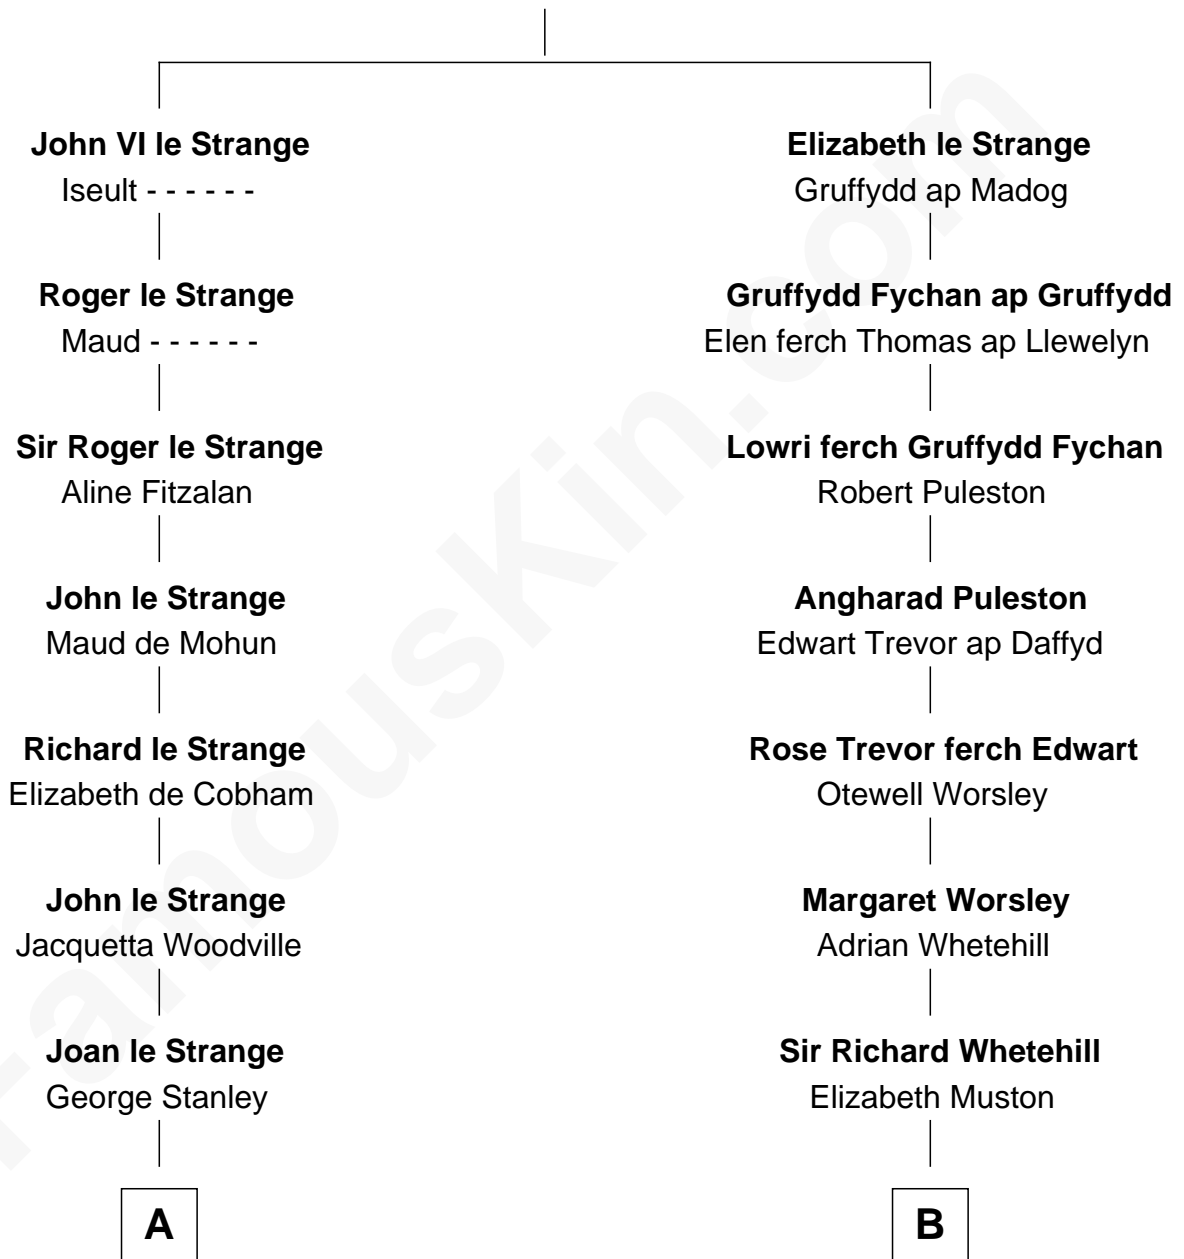

FamousKin.com

Relationship Chart of

Sir Winston Churchill

Prime Minister of the United Kingdom

20th cousin 1 time removed of

James Spader

TV and Movie Actor

John V le Strange

Maud de Walton

C

George Spencer
Susan Stewart

Sir George Spencer-Churchill
Jane Stewart

Sir John Winston Spencer-Churchill
Frances Anne Emily Vane

Randolph Henry Spencer-Churchill
Jeanette Jerome

Sir Winston Churchill
Prime Minister of the United Kingdom

D

Edward Abbott Fraser
Myrtle H. Brown

James Randall Fraser
Elizabeth Higginson Bowditch

Jean Fraser
Stoddard Greenwood Spader

James Spader
TV and Movie Actor