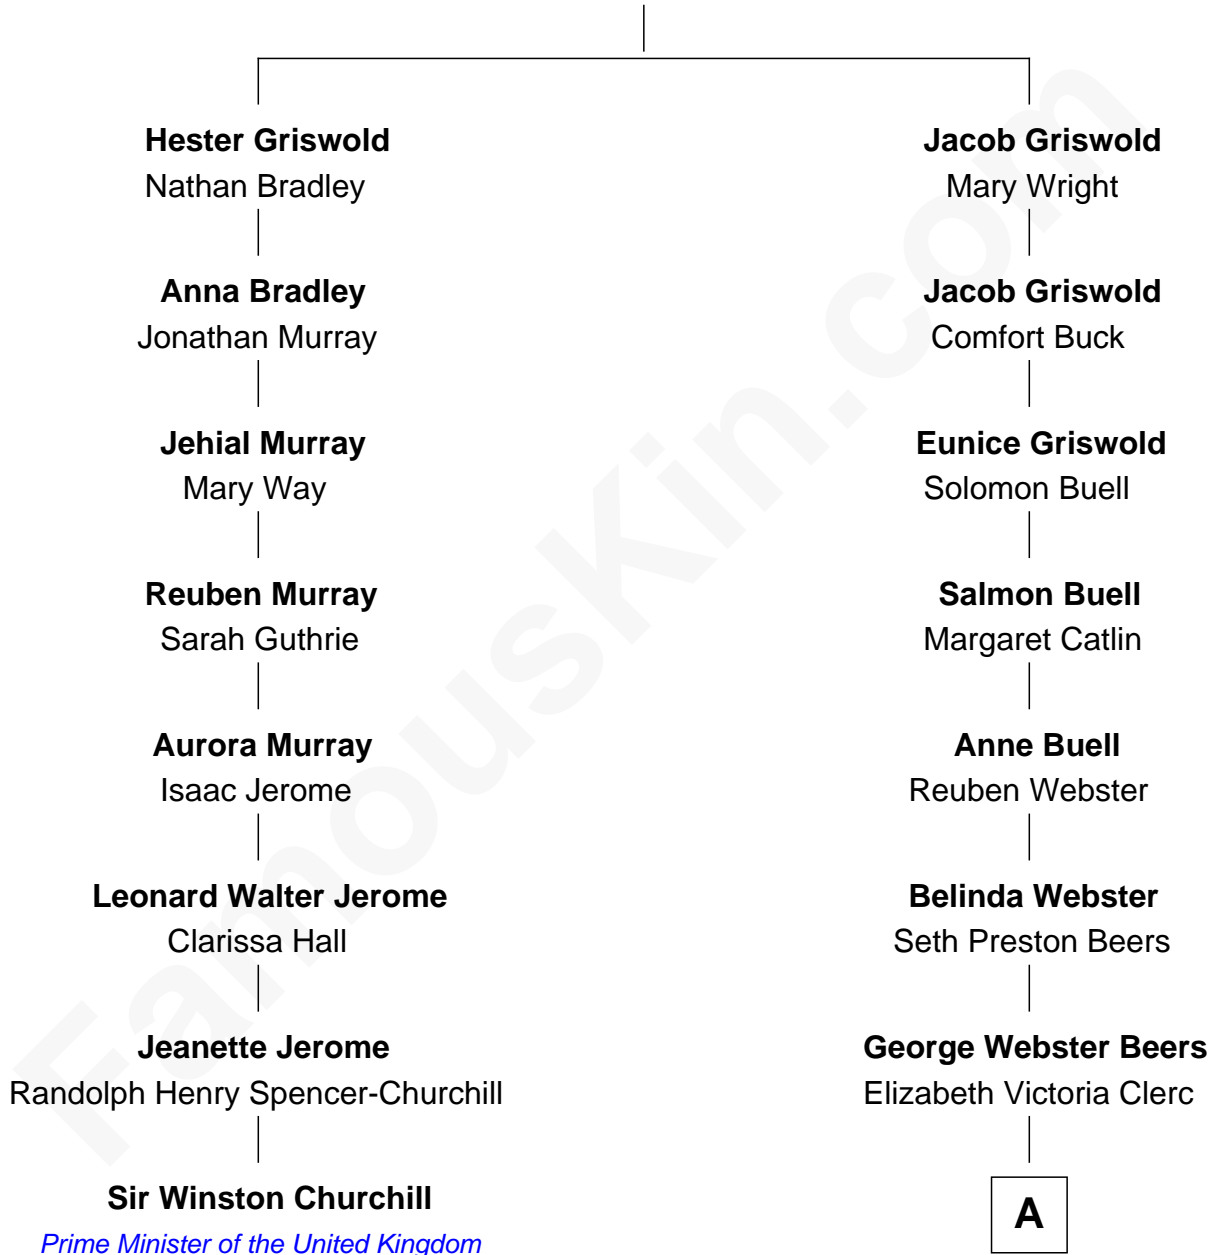

FamousKin.com

Relationship Chart of

Sir Winston Churchill

Prime Minister of the United Kingdom

7th cousin 3 times removed of

James Spader

TV and Movie Actor

Michael Griswold

Ann - - - - -

A

Henry Augustin Beers

Mary Heaton

Mary Heaton Beers

Vanderbilt Reginald Spader

Stoddard Greenwood Spader

Jean Fraser