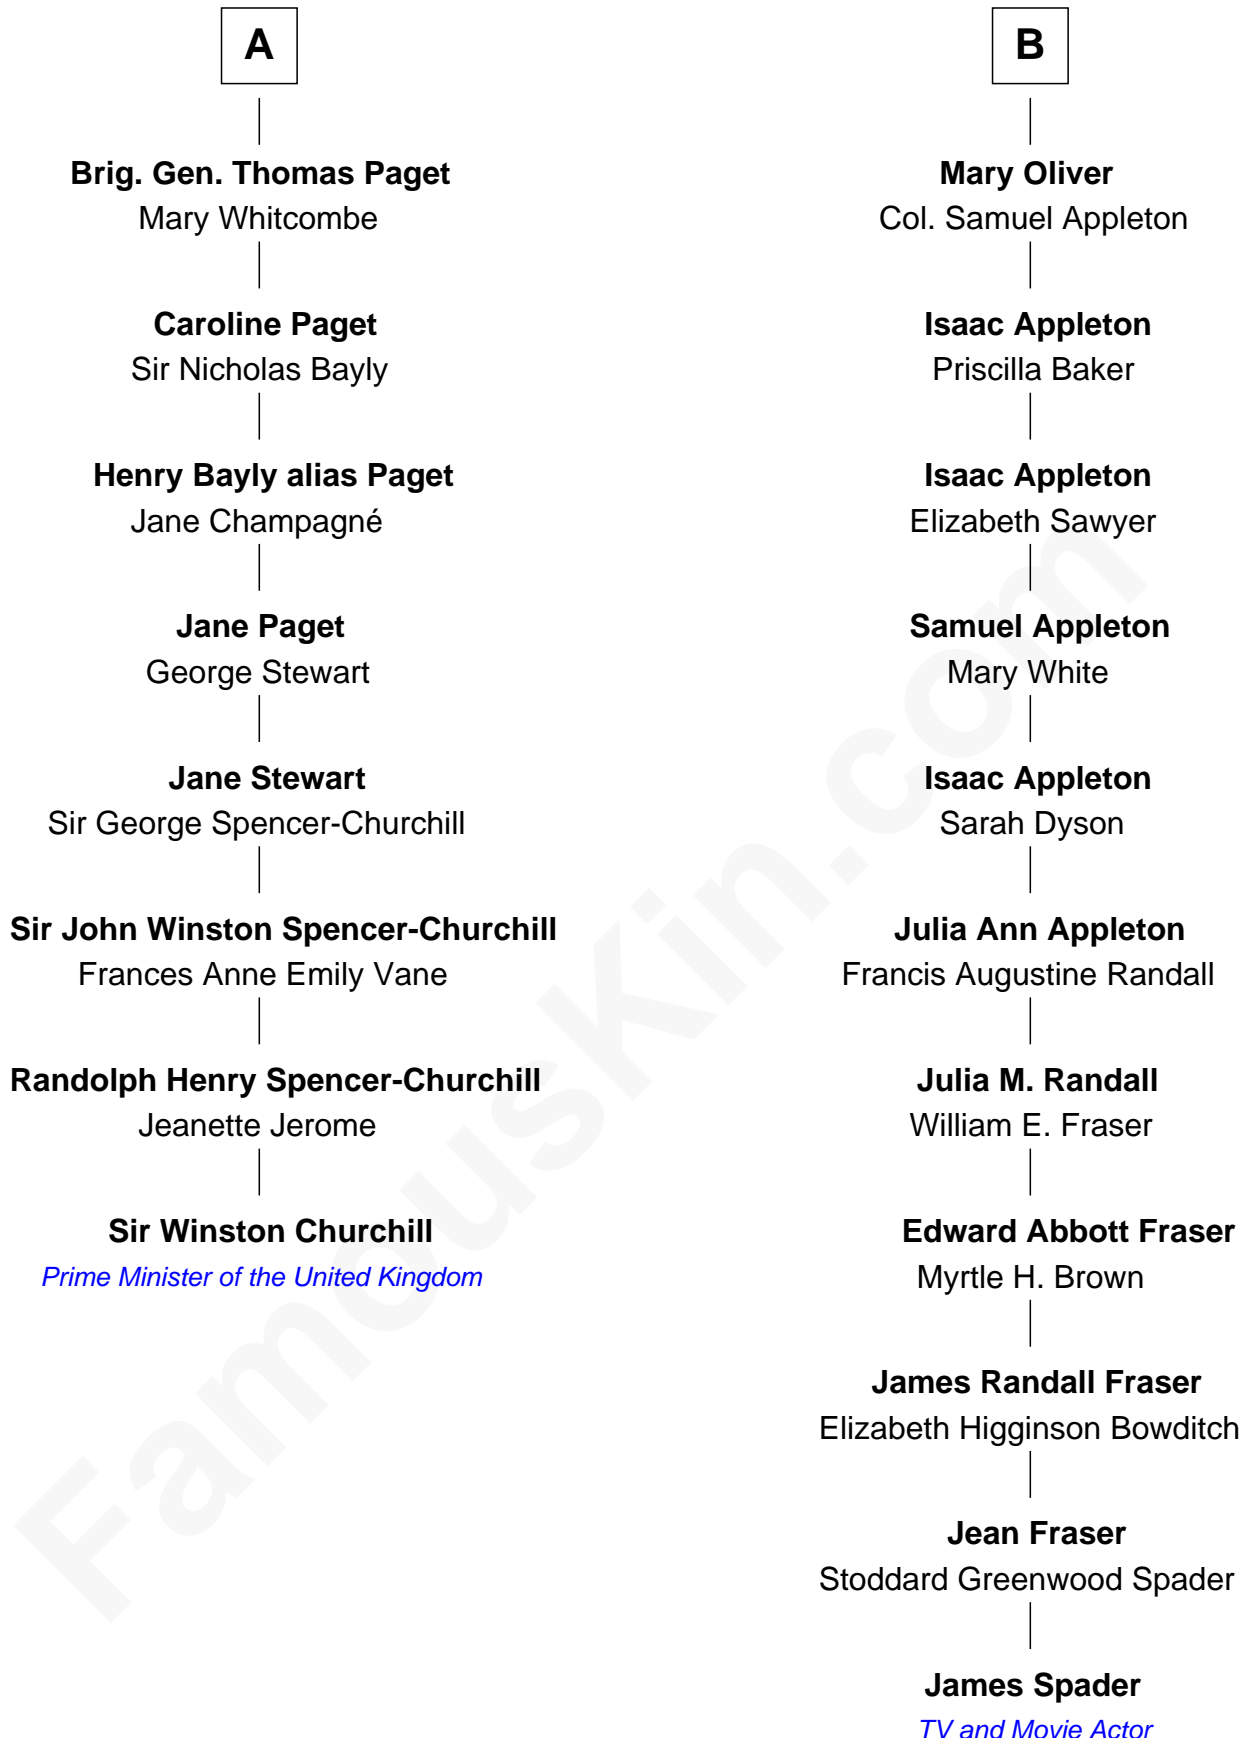

### Sir Winston Churchill

*Prime Minister of the United Kingdom*

14th cousin 3 times removed of

**James Spader**

*TV and Movie Actor*

**Sir Philip Courtenay**

Elizabeth Hungerford

**Katherine Courtenay**  
Sir William Huddesfield

**A**

**Elizabeth Courtnay**  
Sir James Luttrell

**Sir Hugh Luttrell**  
Margaret Hill

**Eleanor Luttrell**  
Roger Yorke

**Elizabeth Yorke**  
Edmund Percival

**Christian Percival**  
Richard Lowle

**Percival Lowell**  
Rebecca - - - - -

**Joanna Lowell**  
John Oliver

**B**

James Spader photo by [Thibault](#) ([CC BY-SA 2.0](#))