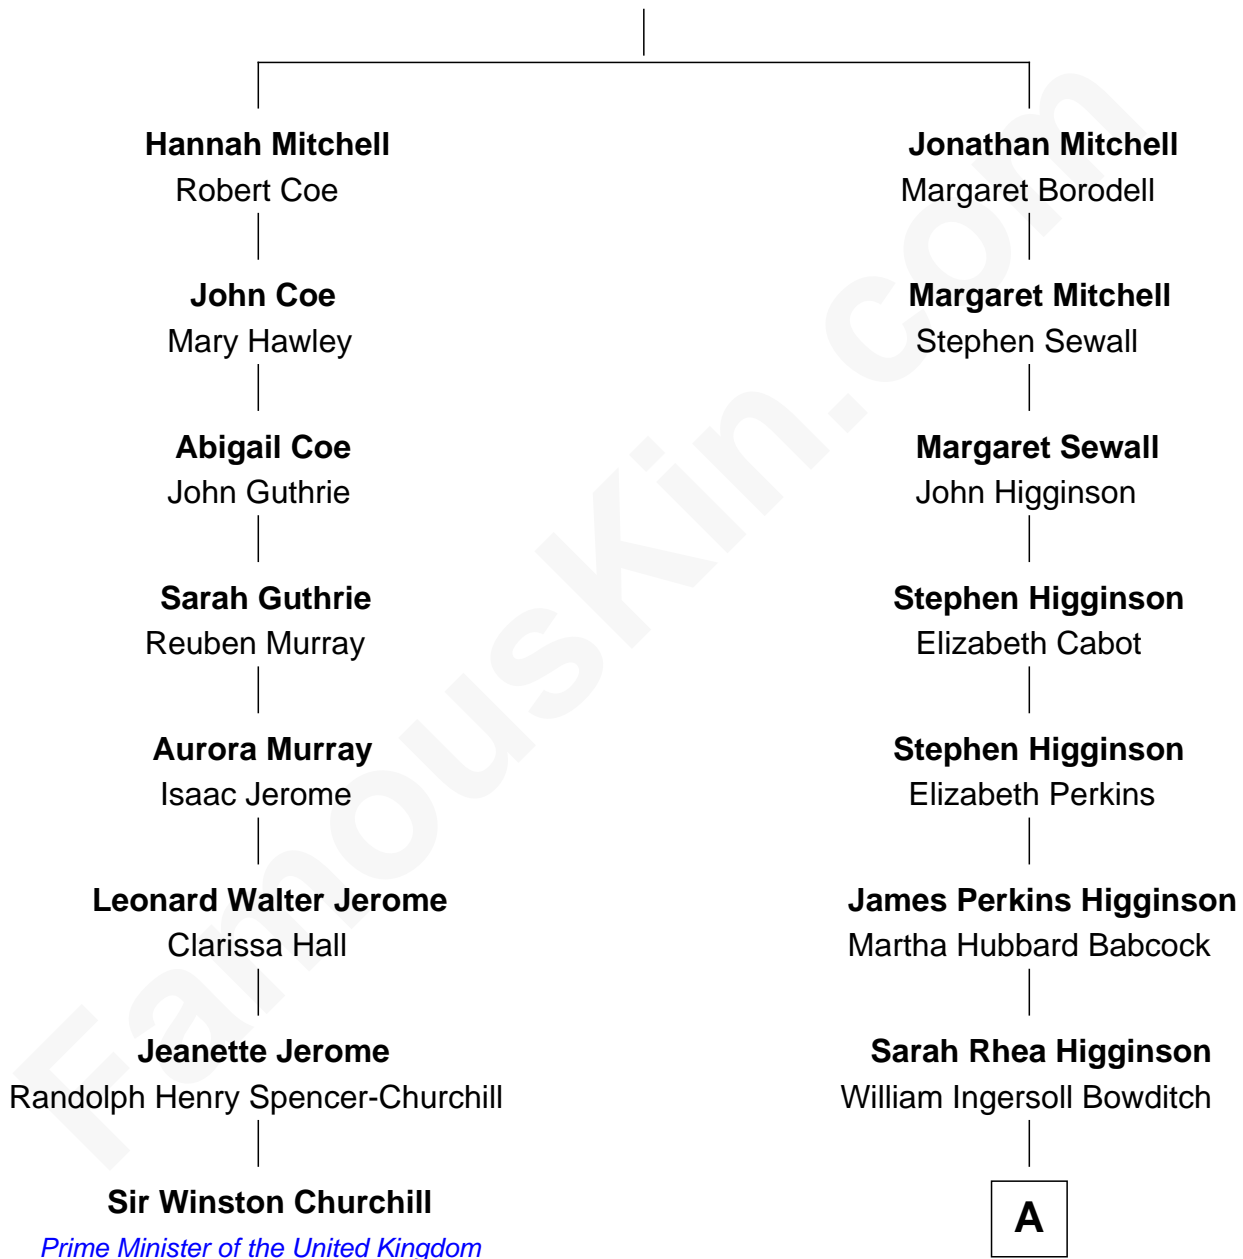

FamousKin.com

Relationship Chart of

Sir Winston Churchill

Prime Minister of the United Kingdom

7th cousin 3 times removed of

James Spader

TV and Movie Actor

Matthew Mitchell

Susan Wood

A

Frederic Channing Bowditch

Elizabeth Thompson Forster

Elizabeth Higginson Bowditch

James Randall Fraser

Jean Fraser

Stoddard Greenwood Spader