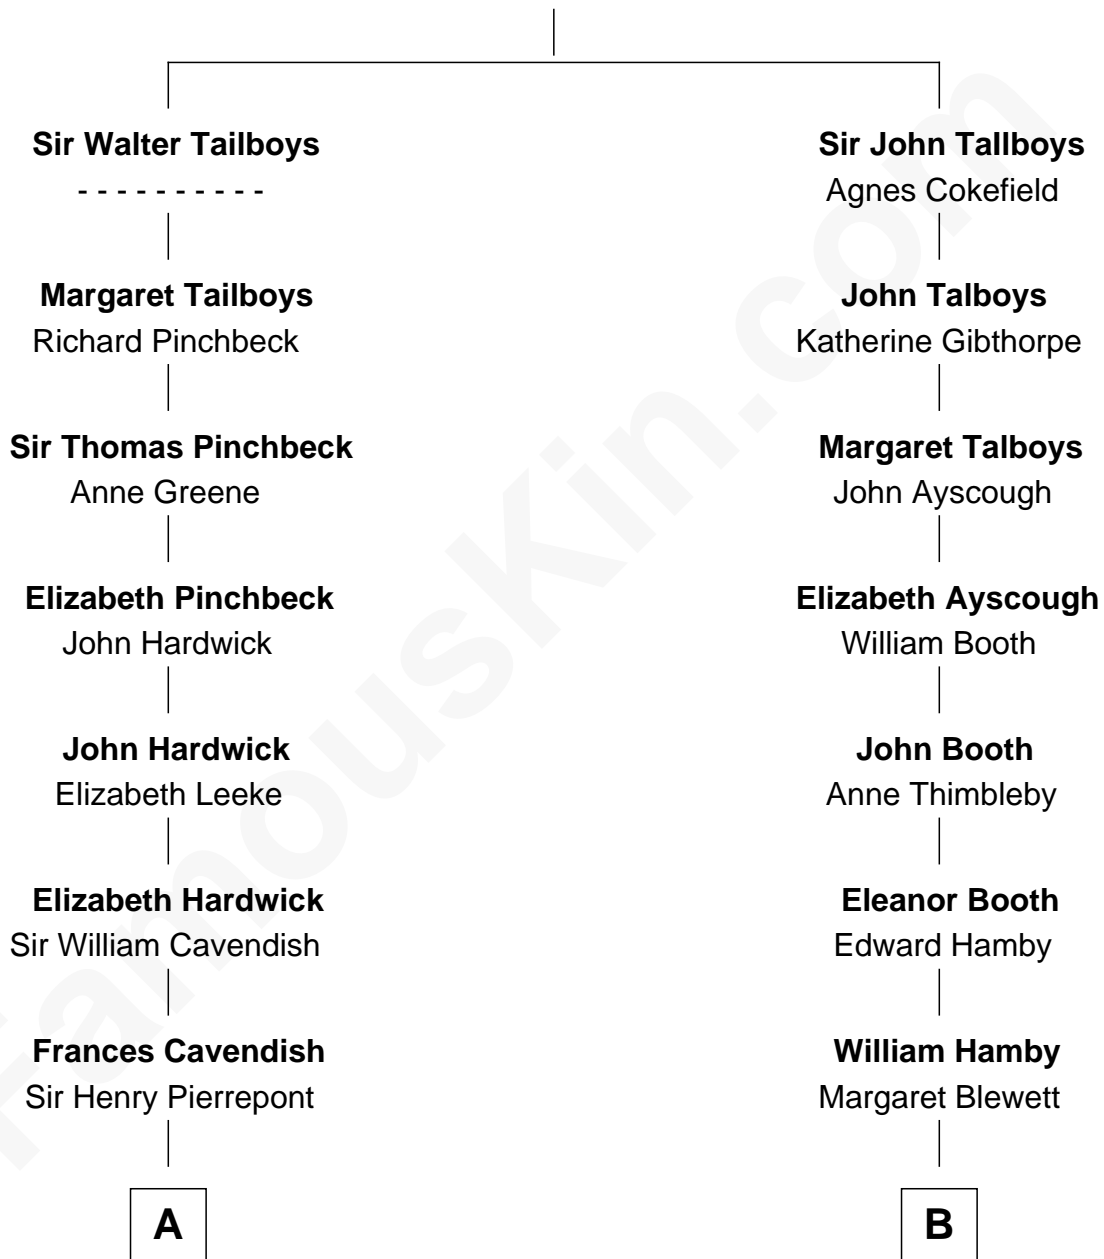

## Relationship Chart of

### Sir Winston Churchill

Prime Minister of the United Kingdom

18th cousin 2 times removed of

**Elisabeth Shue**

TV and Movie Actress

**Sir Walter Tailboys**

Margaret - - - - -

**C**

**Randolph Henry Spencer-Churchill**

Jeanette Jerome

**Sir Winston Churchill**

*Prime Minister of the United Kingdom*

**D**

**Alexander Hunter Gunn**

Harriet Grace Brewster Willcox

**Mary Brewster Gunn**