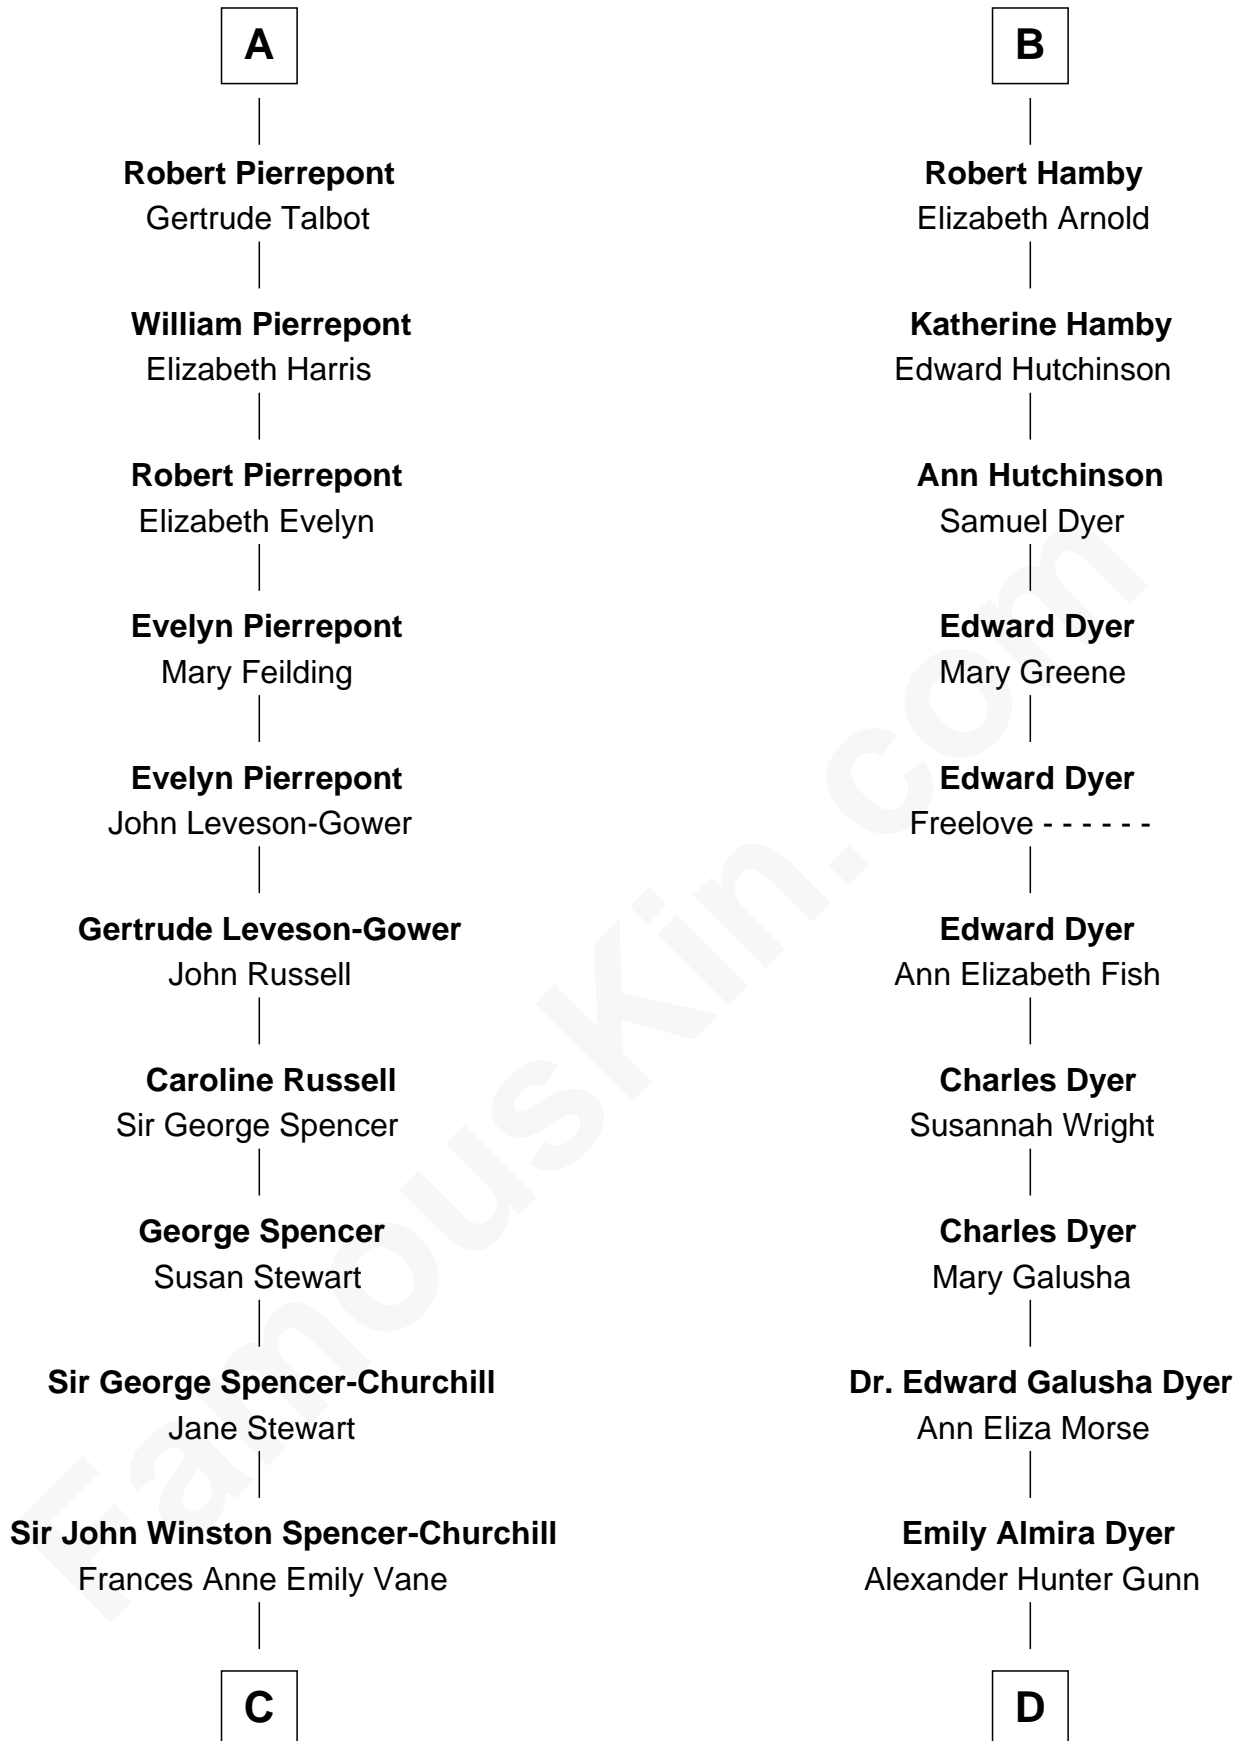

## Relationship Chart of

### Sir Winston Churchill

Prime Minister of the United Kingdom

18th cousin 2 times removed of

**Elisabeth Shue**

TV and Movie Actress

**Sir Walter Tailboys**

Margaret - - - - -

**C**

**Randolph Henry Spencer-Churchill**

Jeanette Jerome

**Sir Winston Churchill**

*Prime Minister of the United Kingdom*

**D**

**Alexander Hunter Gunn**

Harriet Grace Brewster Willcox

**Mary Brewster Gunn**