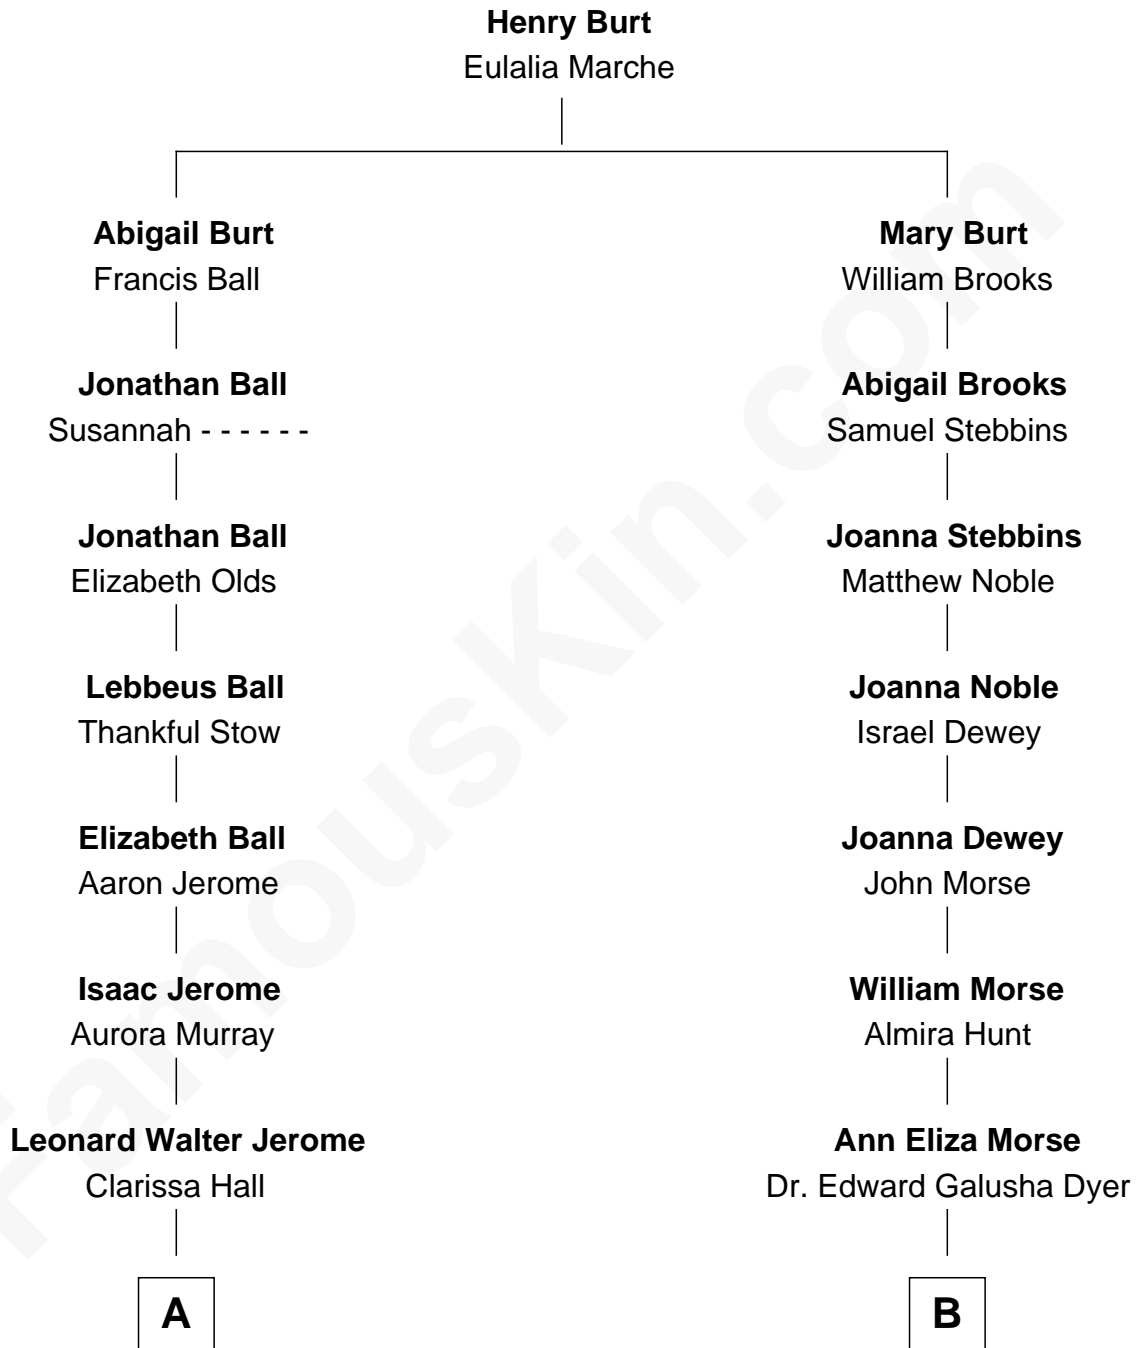

FamousKin.com

Relationship Chart of

Sir Winston Churchill

Prime Minister of the United Kingdom

8th cousin 3 times removed of

Elisabeth Shue

TV and Movie Actress

A

Jeanette Jerome
Randolph Henry Spencer-Churchill

Sir Winston Churchill

Prime Minister of the United Kingdom

B

Emily Almira Dyer
Alexander Hunter Gunn

Alexander Hunter Gunn
Harriet Grace Brewster Willcox

Mary Brewster Gunn
Adoniram Judson Wells

Anne Brewster Wells
James William Shue

Elisabeth Shue
TV and Movie Actress