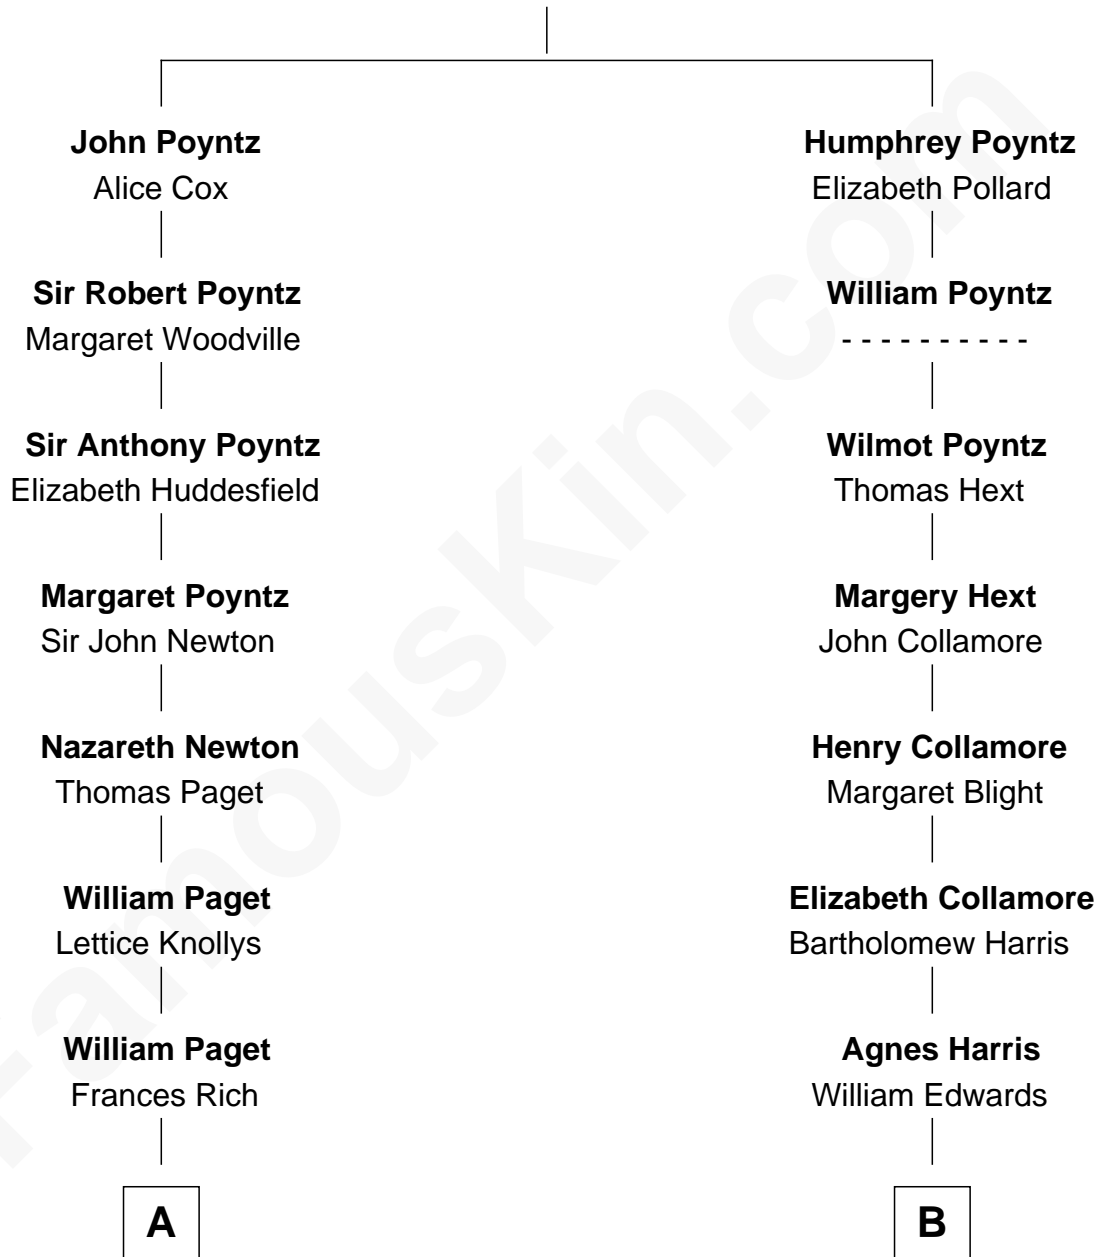

FamousKin.com

Relationship Chart of

Sir Winston Churchill

Prime Minister of the United Kingdom

15th cousin 2 times removed of

Elisabeth Shue

TV and Movie Actress

Sir Nicholas Poyntz

Elizabeth Mill

A

Henry Paget
Mary O'Rorke

Brig. Gen. Thomas Paget
Mary Whitcombe

Caroline Paget
Sir Nicholas Bayly

Henry Bayly alias Paget
Jane Champagné

Jane Paget
George Stewart

Jane Stewart
Sir George Spencer-Churchill