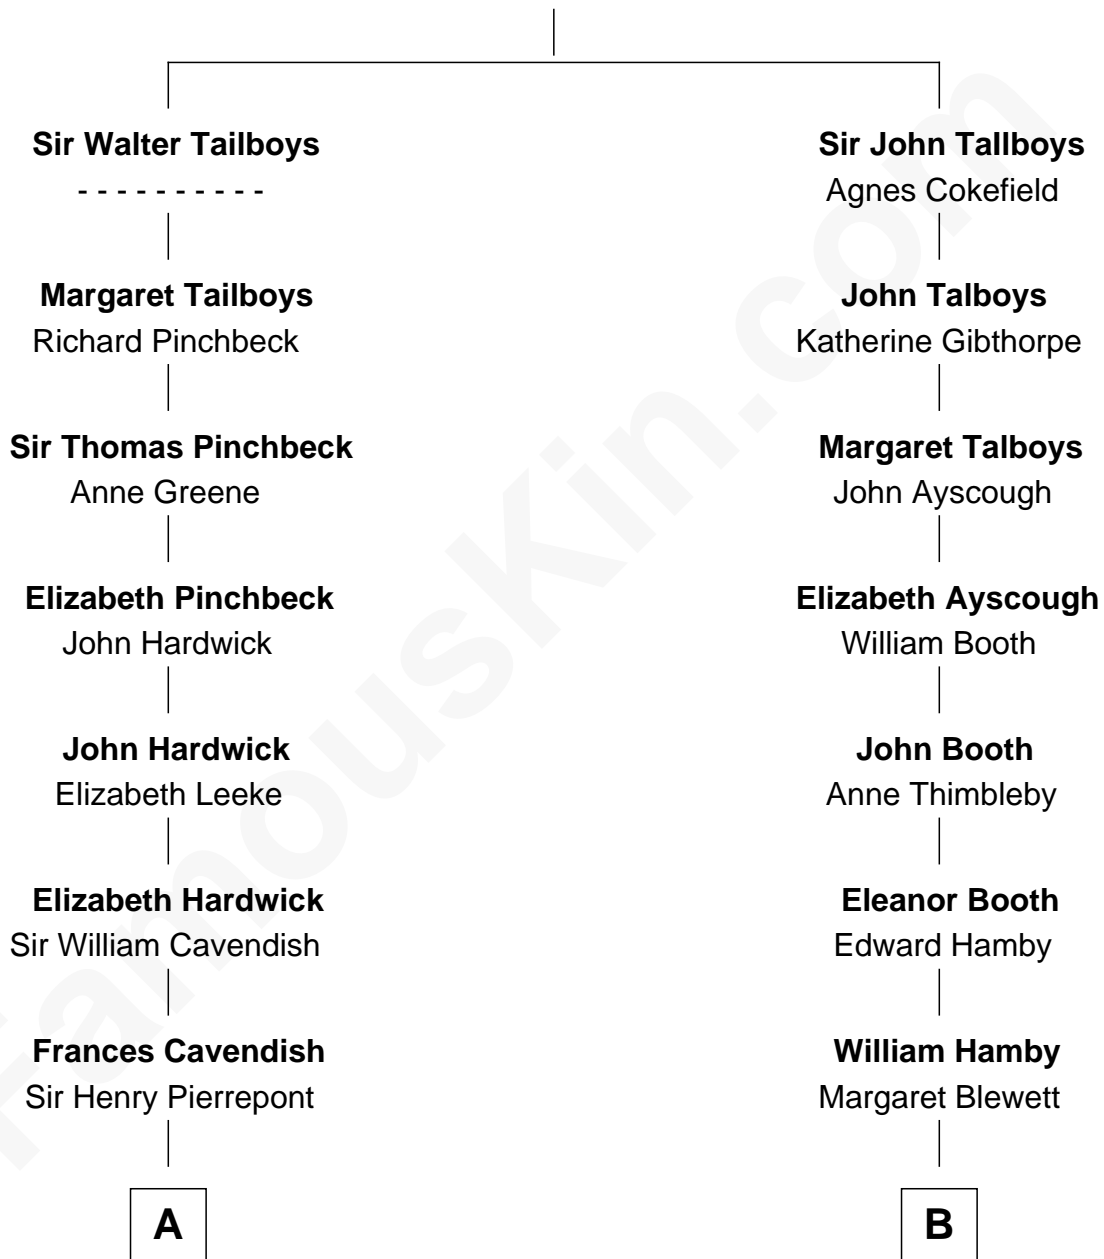

## Relationship Chart of

### Sir Winston Churchill

*Prime Minister of the United Kingdom*

18th cousin 2 times removed of

**Andrew Shue**

*TV Actor*

**Sir Walter Tailboys**

Margaret - - - - -

**C**

**Randolph Henry Spencer-Churchill**

Jeanette Jerome

**Sir Winston Churchill**

*Prime Minister of the United Kingdom*

**D**

**Alexander Hunter Gunn**

Harriet Grace Brewster Willcox

**Mary Brewster Gunn**