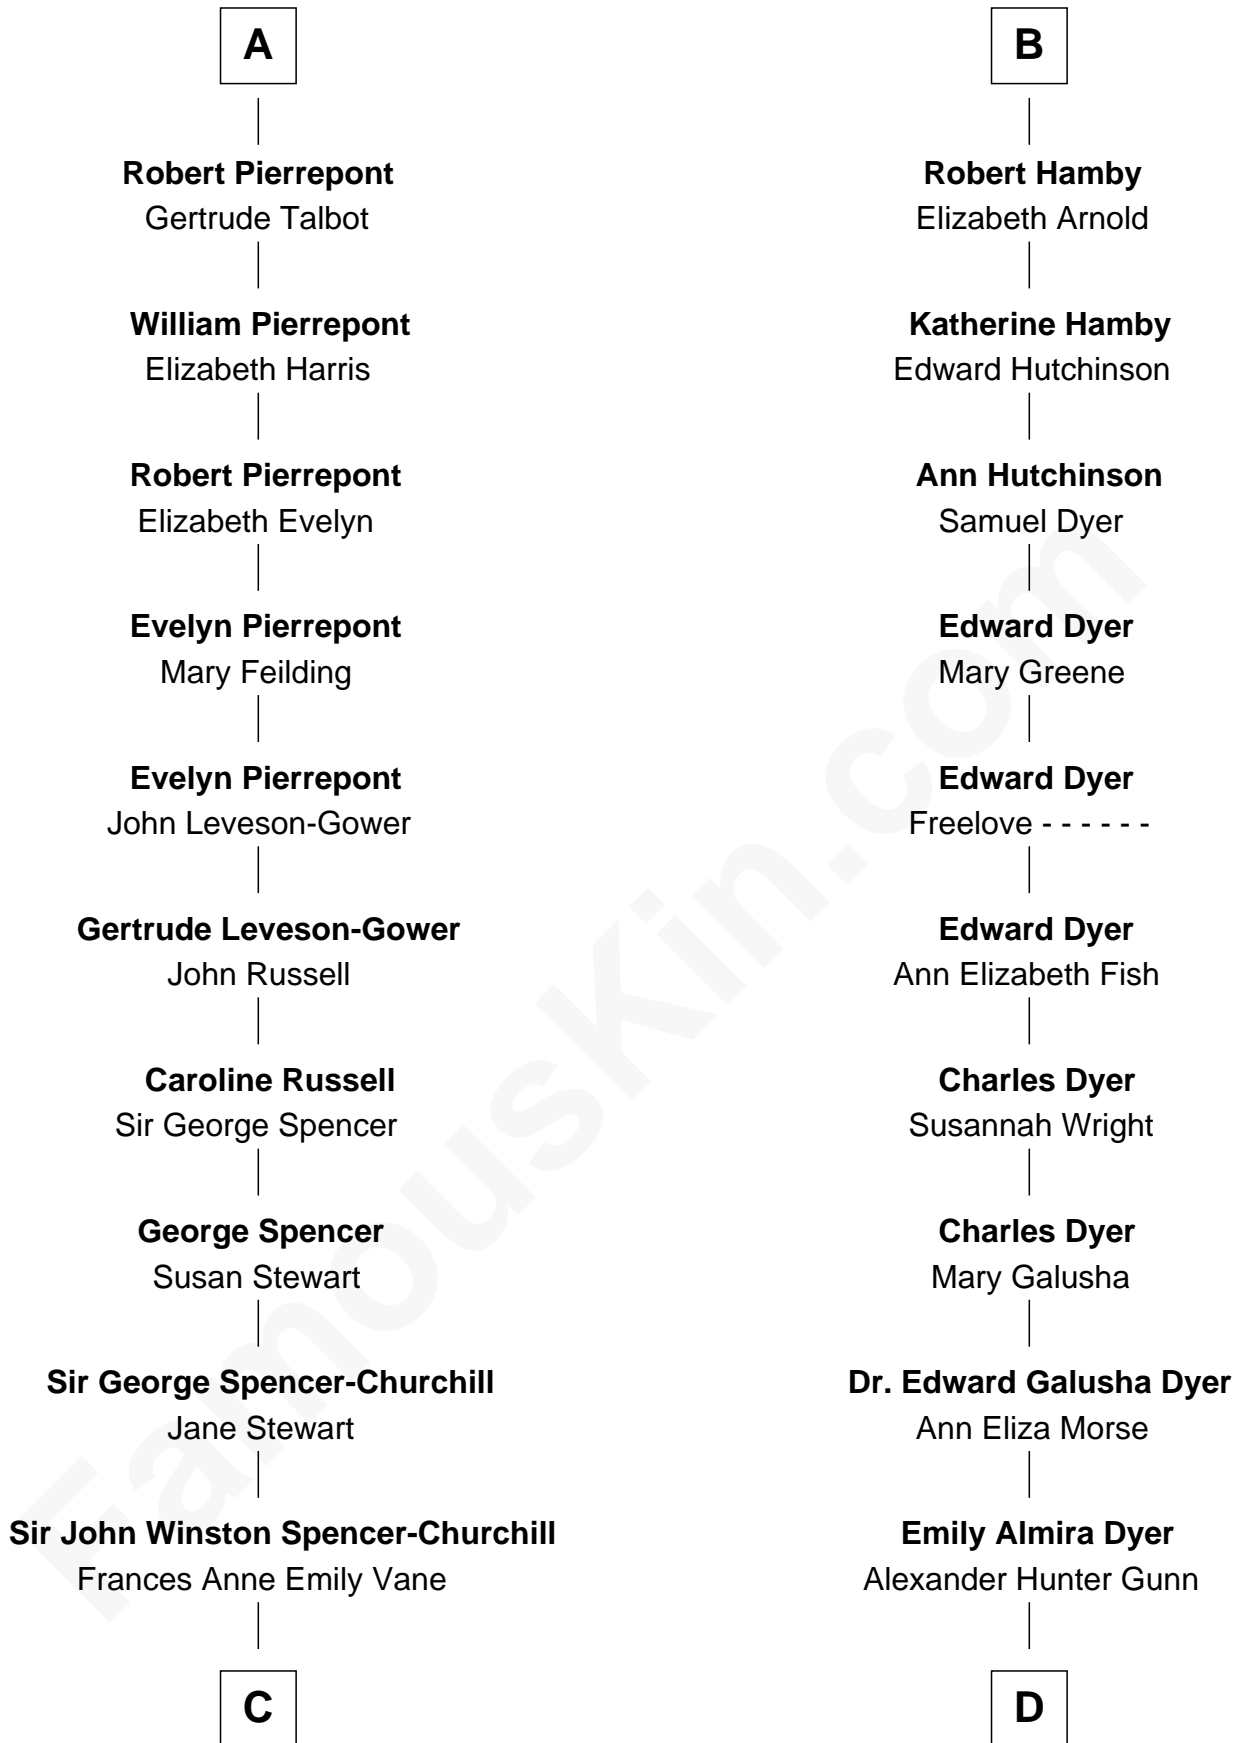

## Relationship Chart of

### Sir Winston Churchill

*Prime Minister of the United Kingdom*

18th cousin 2 times removed of

**Andrew Shue**

*TV Actor*

**Sir Walter Tailboys**

Margaret - - - - -

**C**

**Randolph Henry Spencer-Churchill**

Jeanette Jerome

**Sir Winston Churchill**

*Prime Minister of the United Kingdom*

**D**

**Alexander Hunter Gunn**

Harriet Grace Brewster Willcox

**Mary Brewster Gunn**