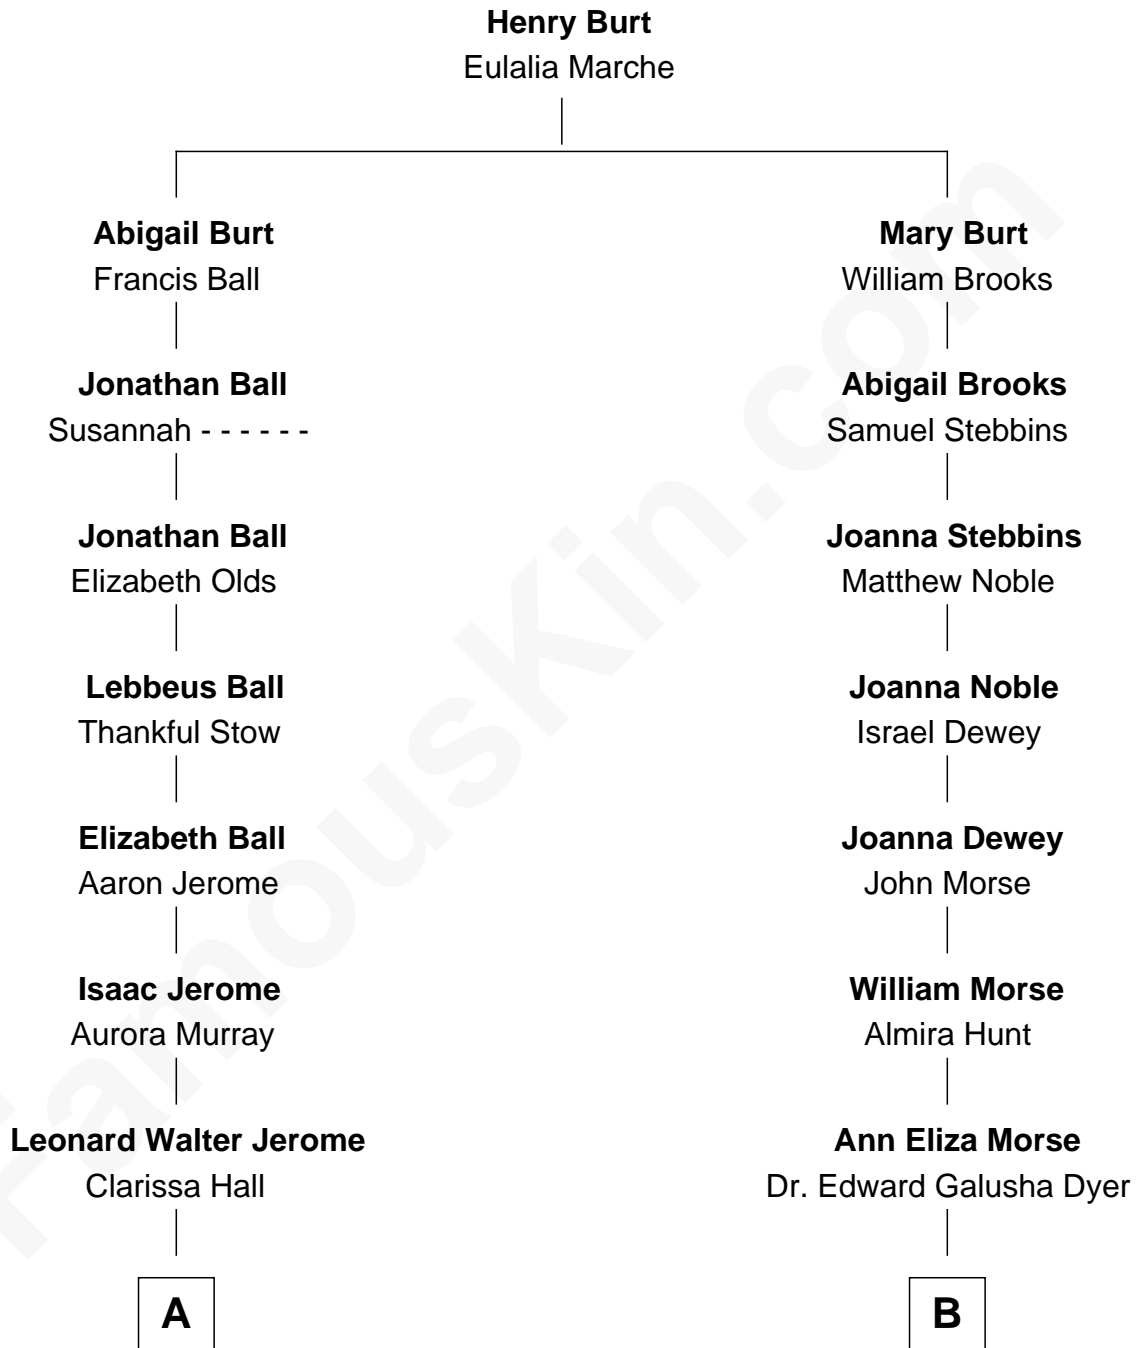

## Relationship Chart of

### Sir Winston Churchill

*Prime Minister of the United Kingdom*

8th cousin 3 times removed of

**Andrew Shue**

*TV Actor*

**A**

**Jeanette Jerome**  
Randolph Henry Spencer-Churchill

**Sir Winston Churchill**  
*Prime Minister of the United Kingdom*

**B**

**Emily Almira Dyer**  
Alexander Hunter Gunn

**Alexander Hunter Gunn**  
Harriet Grace Brewster Willcox

**Mary Brewster Gunn**  
Adoniram Judson Wells

**Anne Brewster Wells**  
James William Shue

**Andrew Shue**  
*TV Actor*