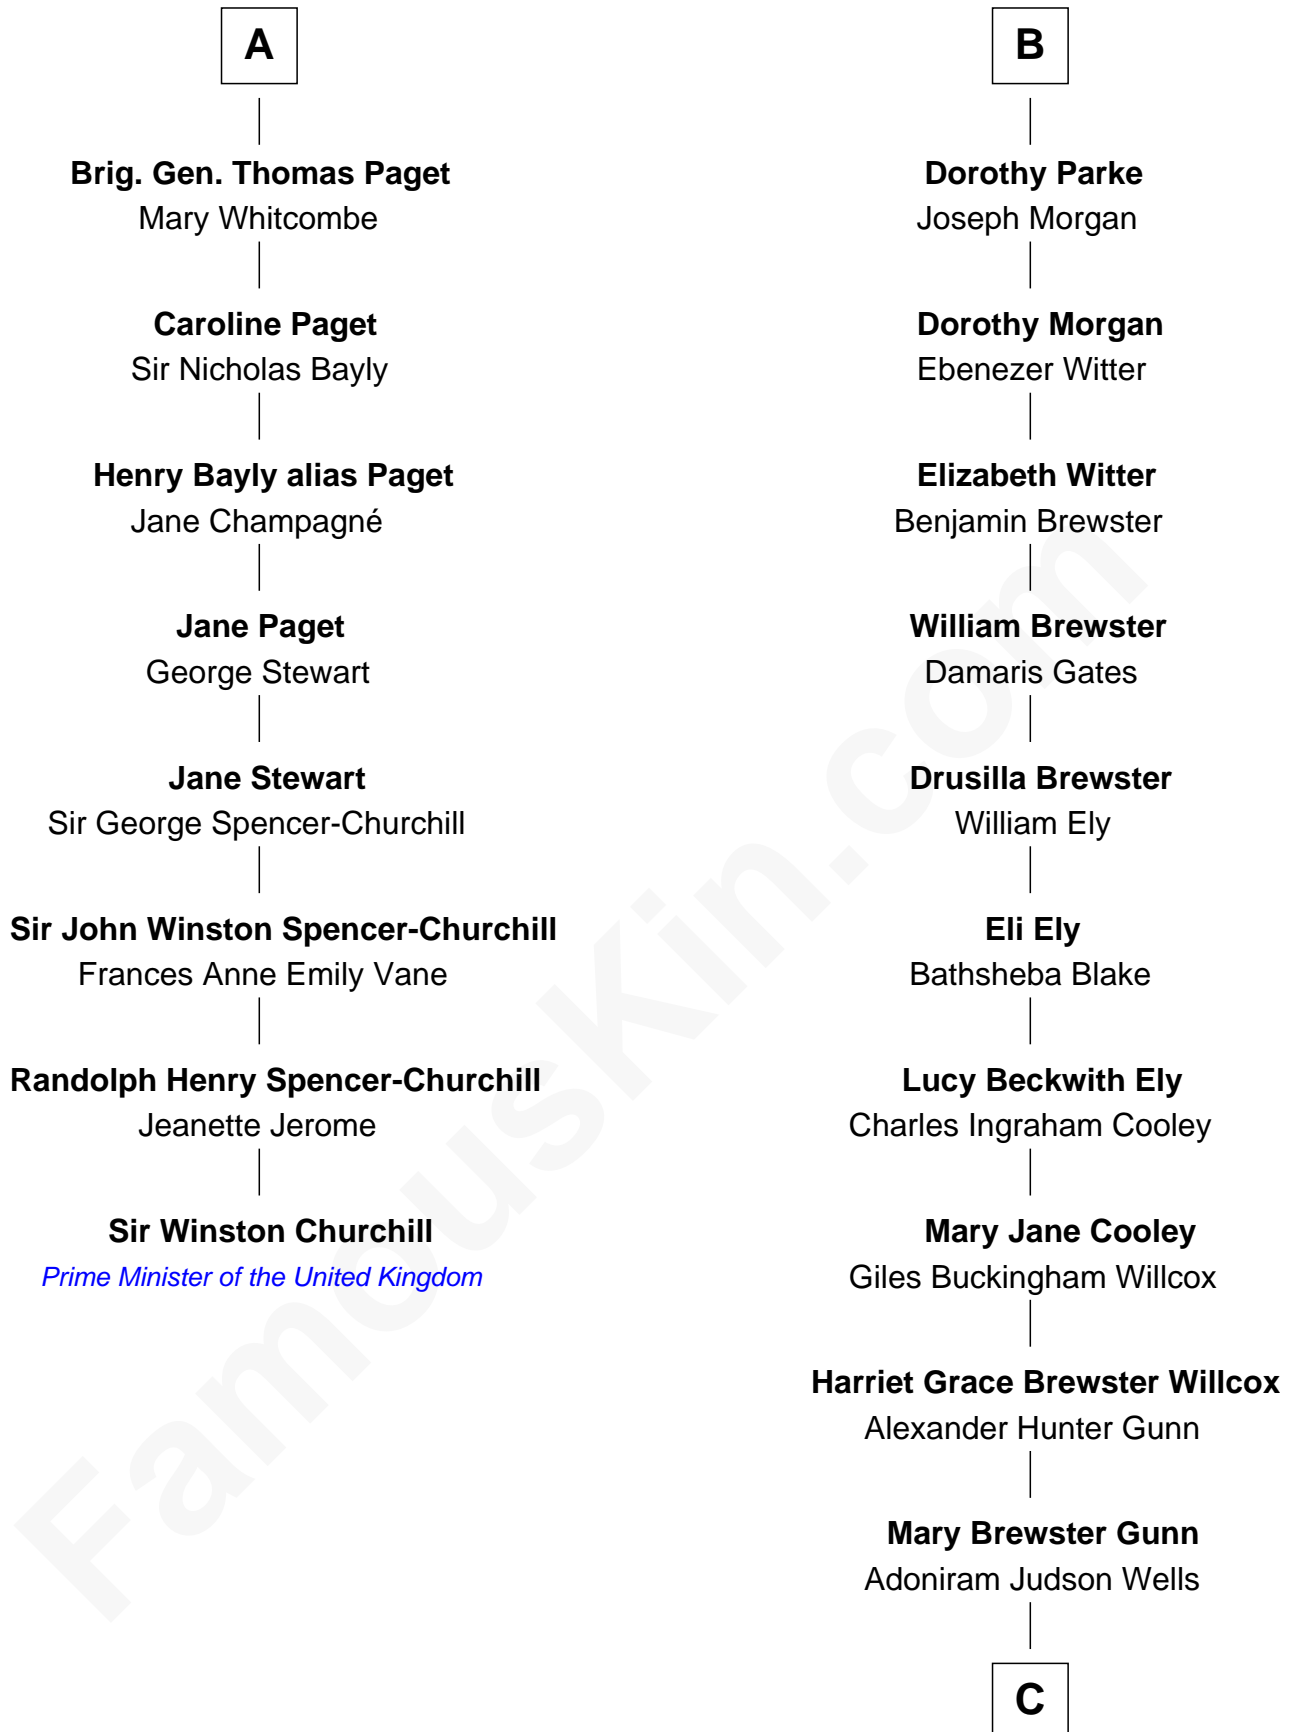

### Sir Winston Churchill

*Prime Minister of the United Kingdom*

14th cousin 4 times removed of

**Andrew Shue**

*TV Actor*

**John Giffard**  
Agnes Winslow

**Roger Giffard**  
Mary Nanseglos

**Thomas Giffard**  
Joan Langston

**John Giffard**  
Dorothy Dannett

**Amy Giffard**  
Richard Samwell

**Mary Giffard**  
Richard Grenville

**Susanna Samwell**  
Peter Edwards

**Dorothy Grenville**  
Sir Walter Cope

**Edward Edwards**  
Ursula Coles

**Isabel Cope**  
Henry Rich

**Margaret Edwards**  
Henry Freeman

**Frances Rich**  
William Paget

**Alice Freeman**  
John Thompson

**Henry Paget**  
Mary O'Rorke

**Dorothy Thompson**  
Thomas Parke

**A**

**B**

C

—  
**Anne Brewster Wells**

James William Shue

—  
**Andrew Shue**

*TV Actor*

FamousKin.com