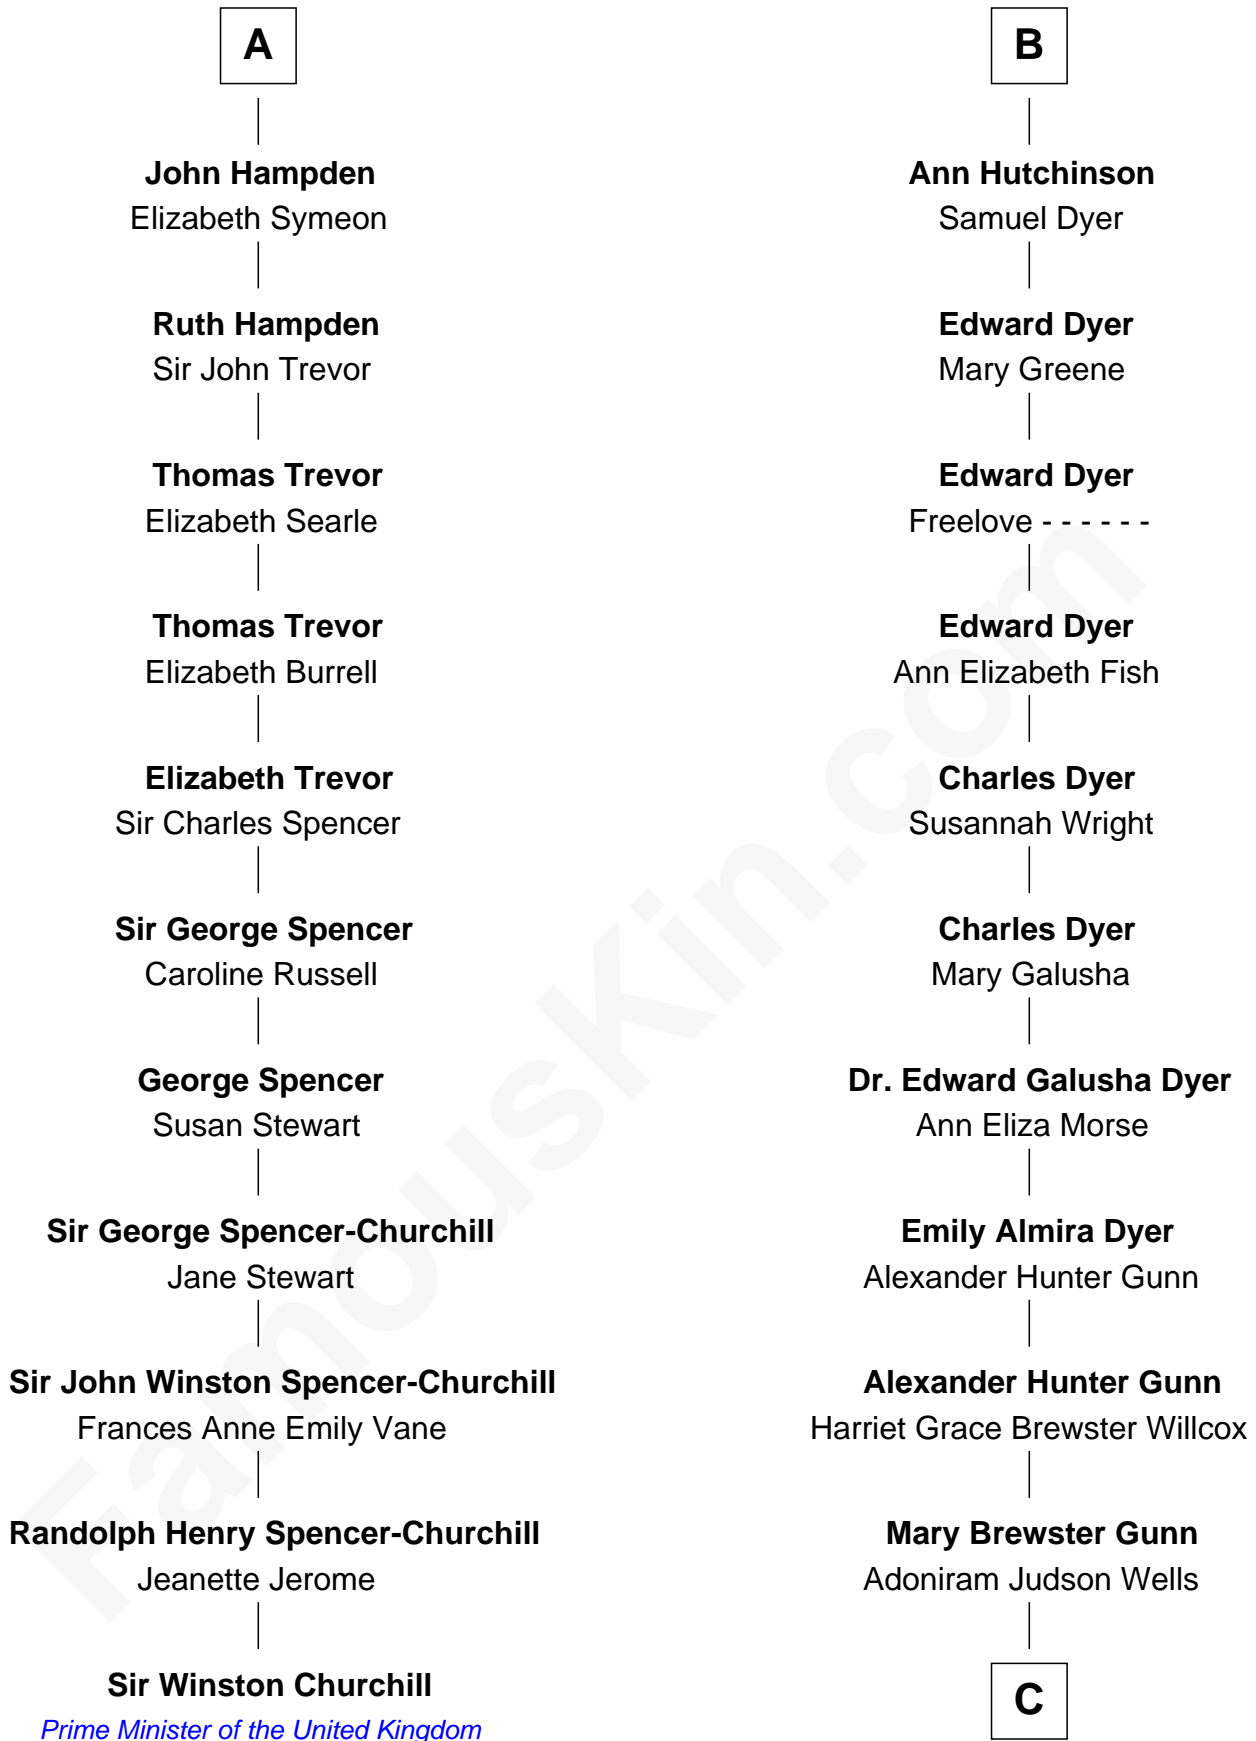

### Sir Winston Churchill

*Prime Minister of the United Kingdom*

17th cousin 1 time removed of

**Andrew Shue**

*TV Actor*

**Sir Hugh Willoughby**

Margaret Freville

C

—  
**Anne Brewster Wells**

James William Shue

—  
**Andrew Shue**

*TV Actor*

FamousKin.com