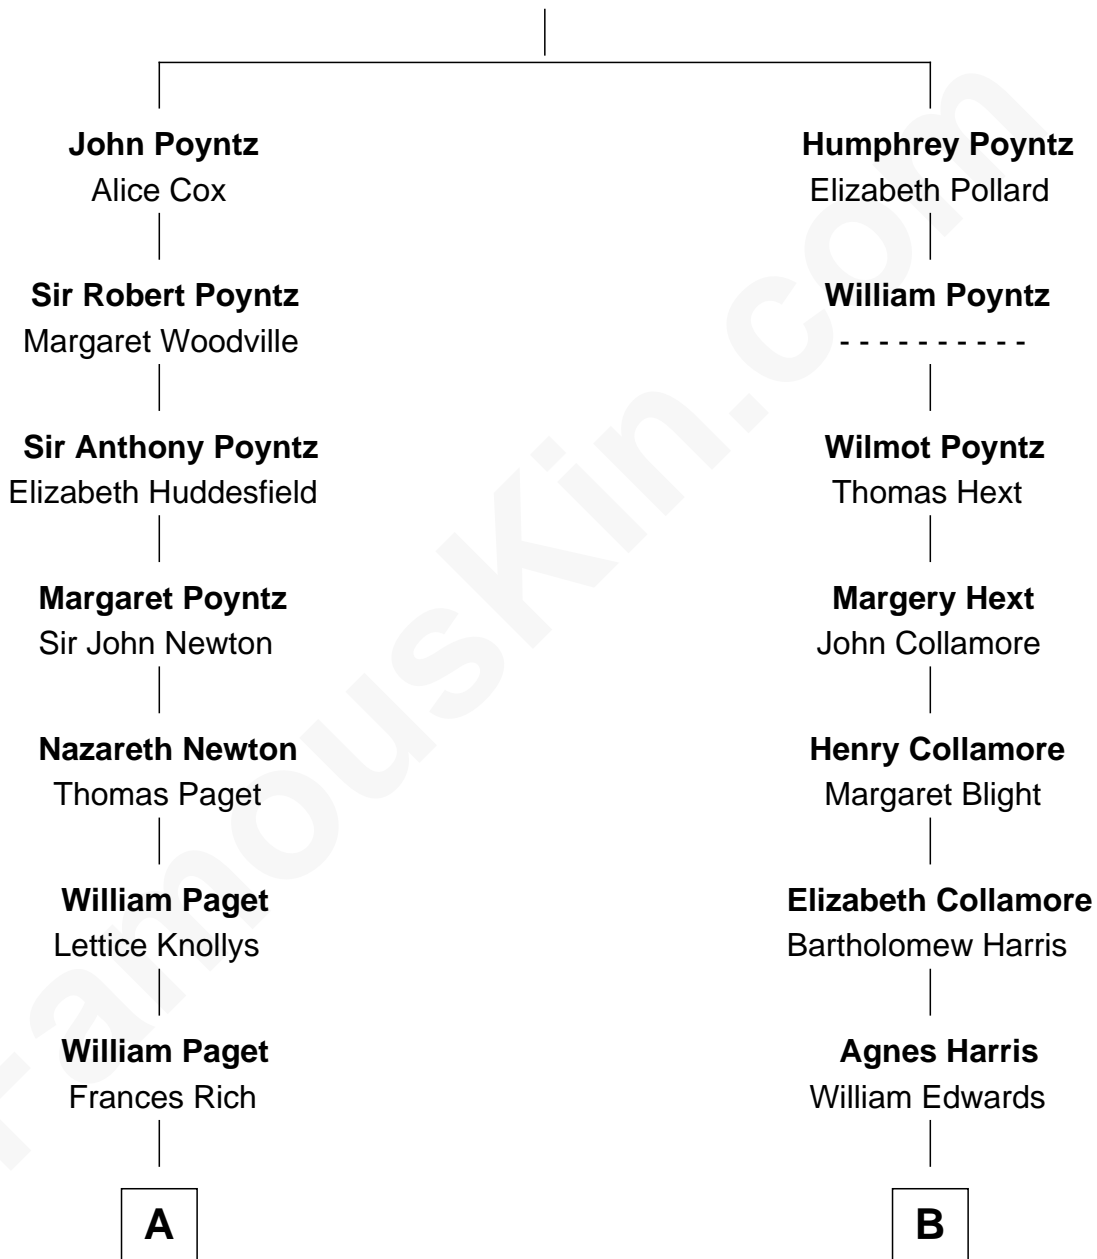

FamousKin.com

Relationship Chart of

Sir Winston Churchill

Prime Minister of the United Kingdom

15th cousin 2 times removed of

Andrew Shue

TV Actor

Sir Nicholas Poyntz

Elizabeth Mill

Andrew Shue photo by [Alan Light](#) [\(CC BY 2.0\)](#)