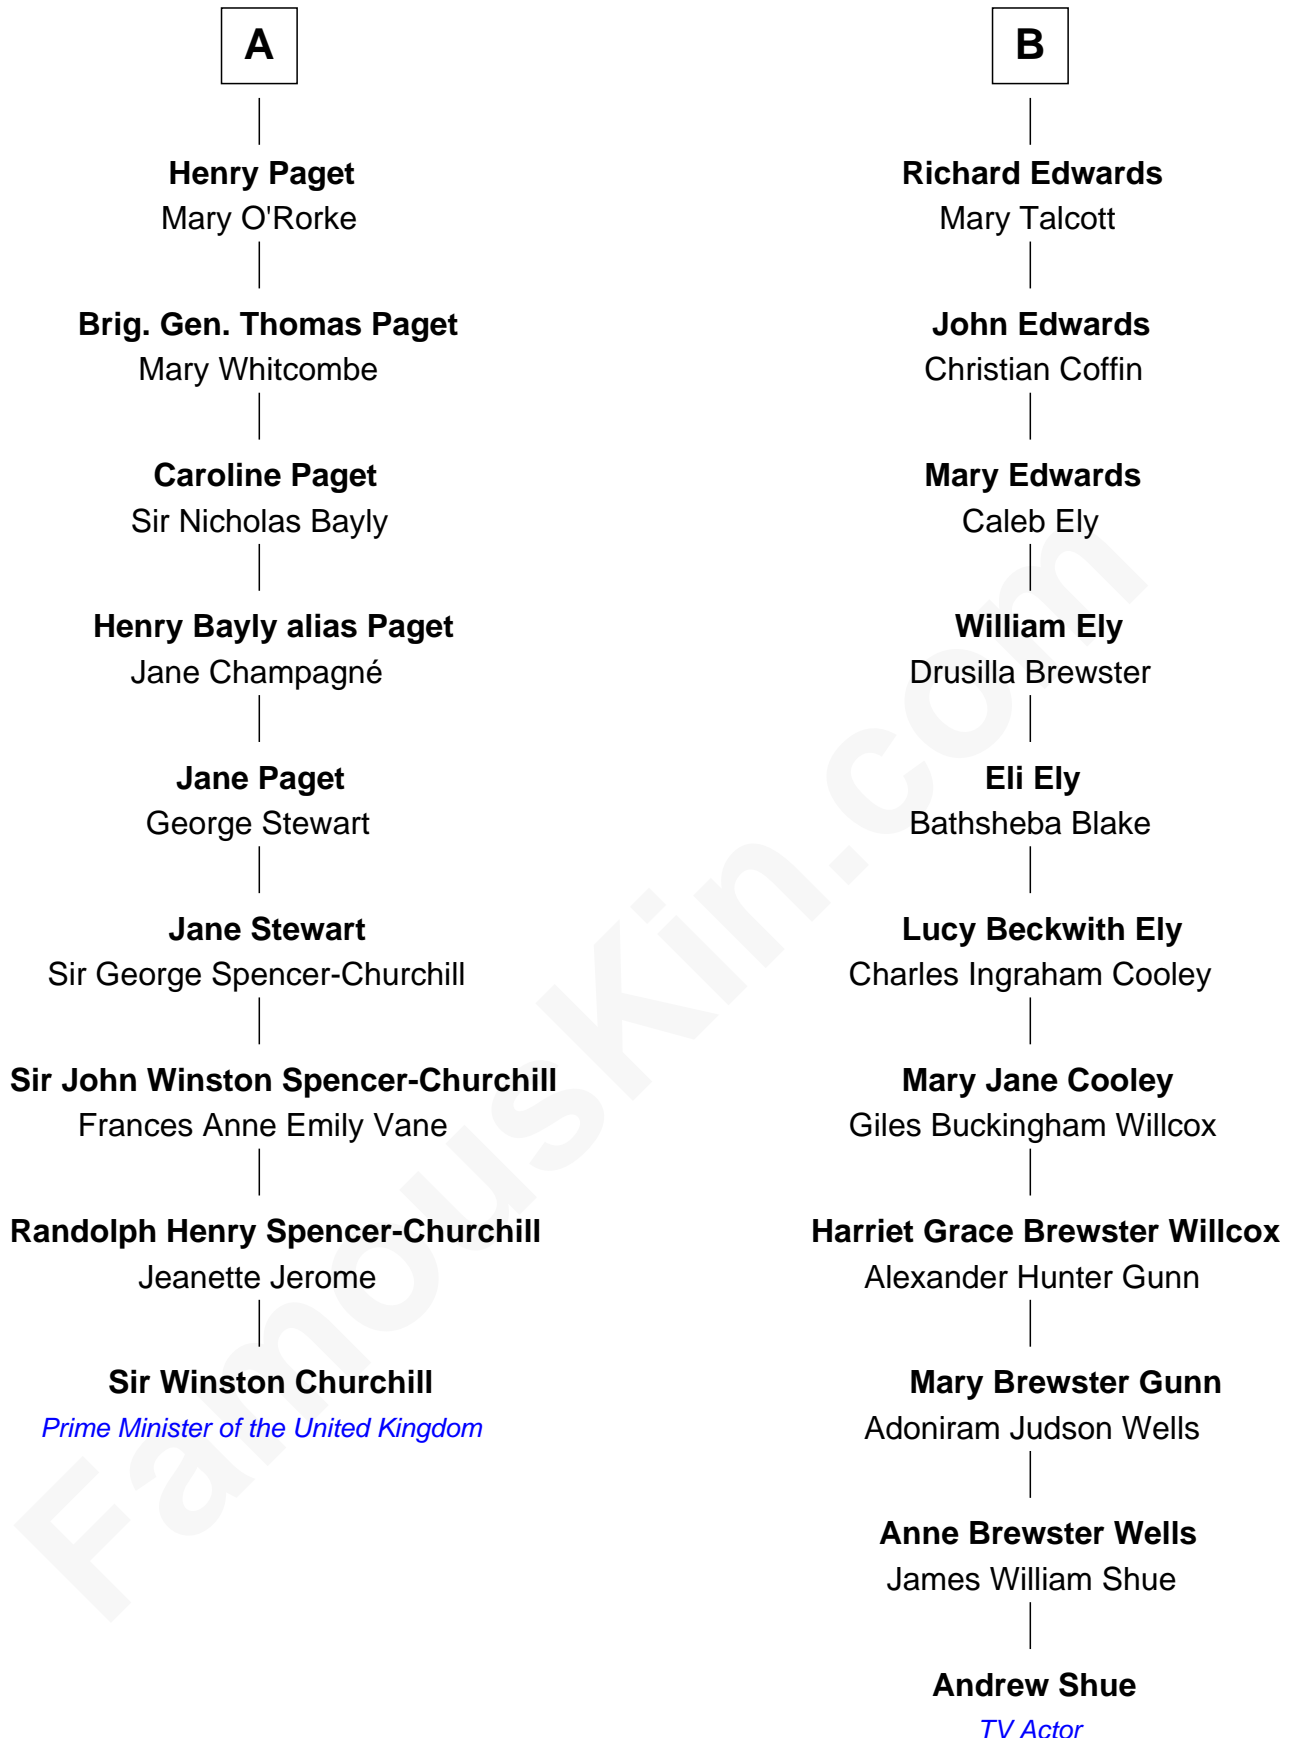

FamousKin.com

Relationship Chart of

Sir Winston Churchill

Prime Minister of the United Kingdom

15th cousin 2 times removed of

Andrew Shue

TV Actor

Sir Nicholas Poyntz

Elizabeth Mill

Andrew Shue photo by [Alan Light](#) [\(CC BY 2.0\)](#)