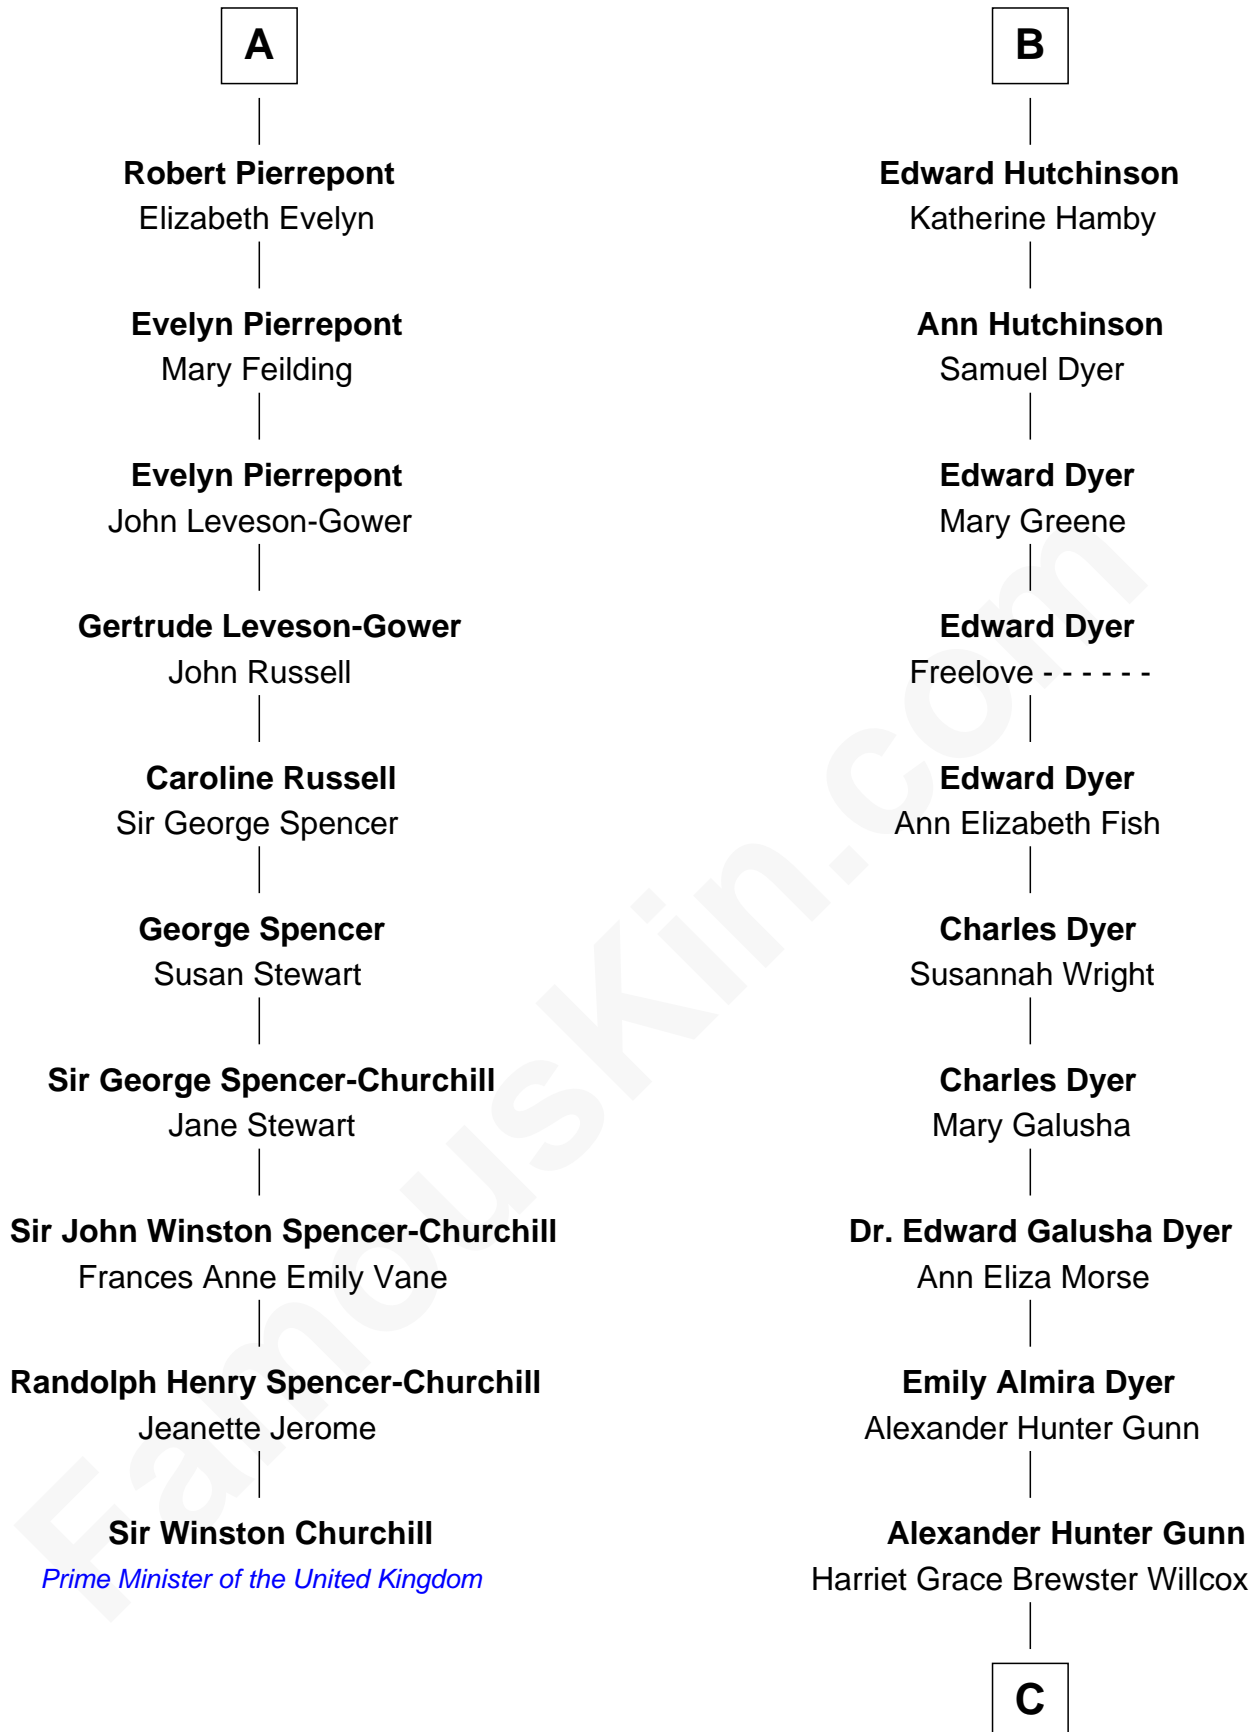

FamousKin.com
Relationship Chart of
Sir Winston Churchill
Prime Minister of the United Kingdom

16th cousin 3 times removed of

Andrew Shue
TV Actor

C

Mary Brewster Gunn
Adoniram Judson Wells

Anne Brewster Wells
James William Shue