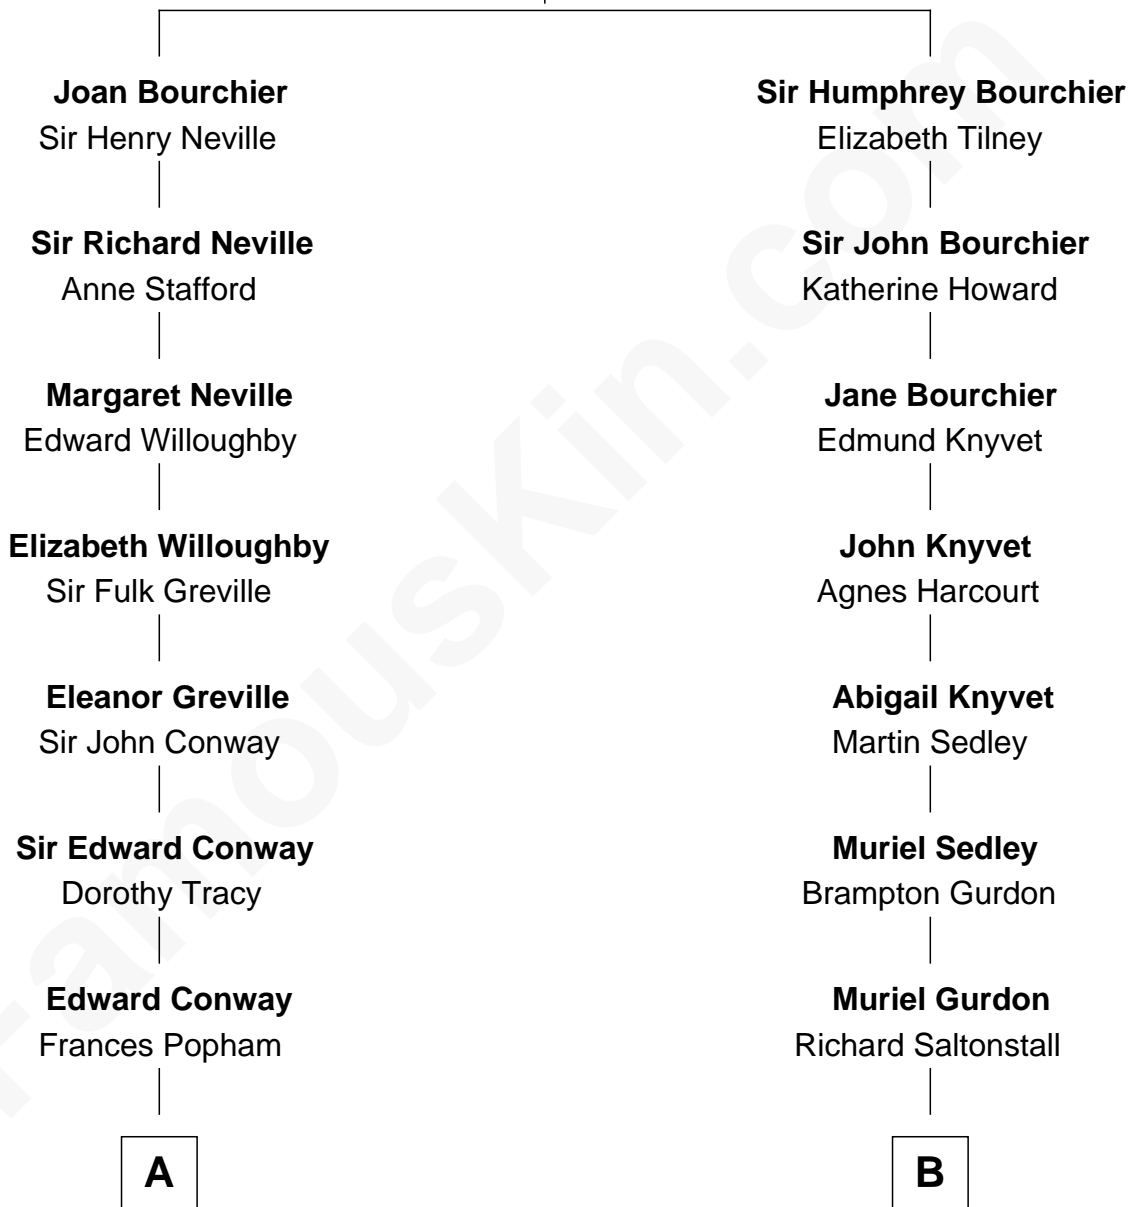

## Relationship Chart of

### Sir Winston Churchill

Prime Minister of the United Kingdom

16th cousin 2 times removed of

**Carly Fiorina**

CEO of Hewlett-Packard

**Sir John Bouchier**

Margaret Berners

C

**Joseph Tyree Sneed**  
Madelon Montross Juergens

**Carly Fiorina**  
*CEO of Hewlett-Packard*

FamousKin.com