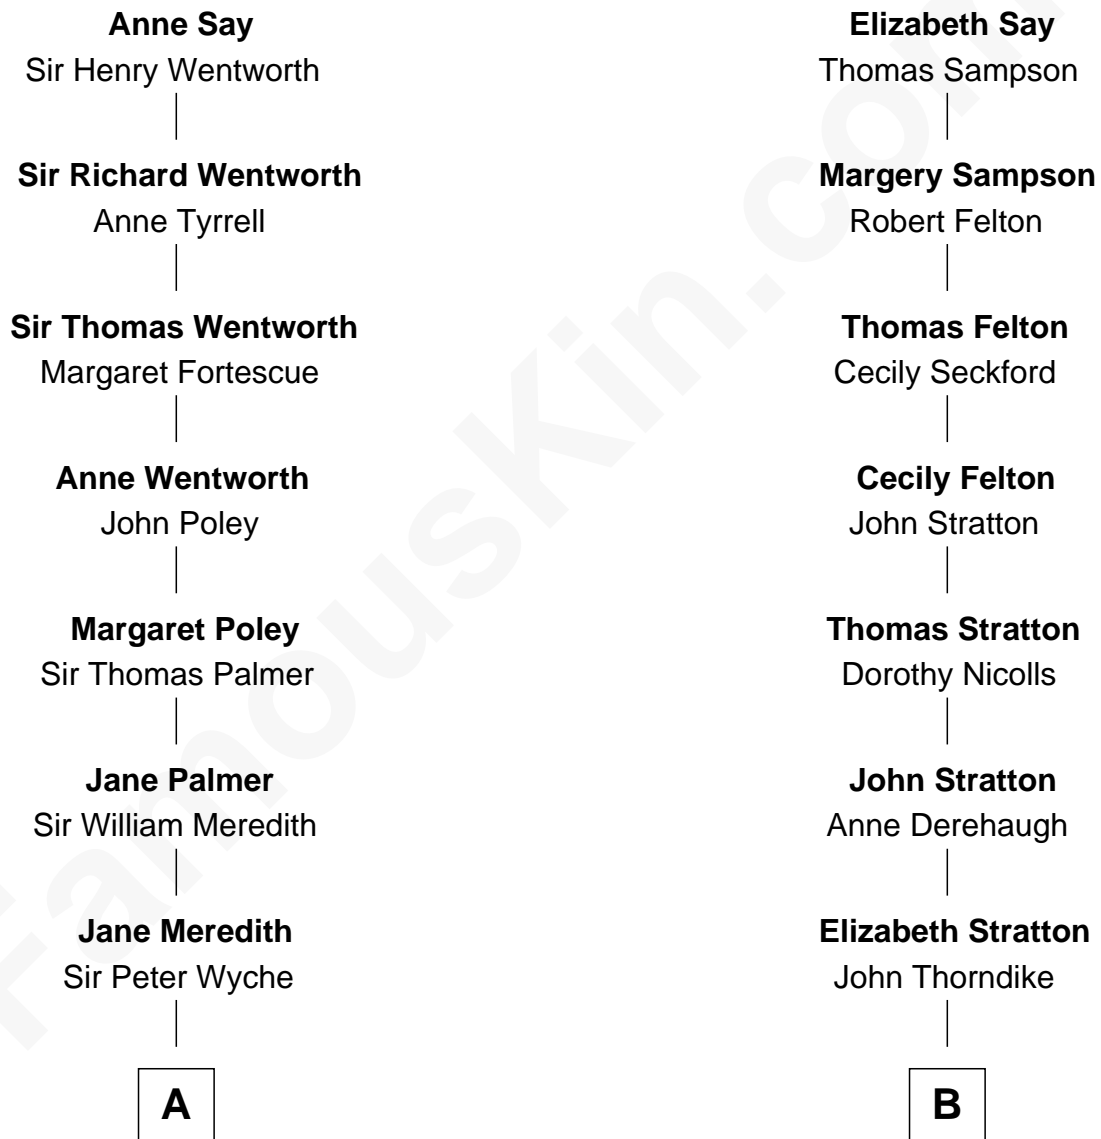

FamousKin.com

Relationship Chart of

Sir Winston Churchill

Prime Minister of the United Kingdom

17th cousin of

John Lithgow

Stage, TV, and Movie Actor

Sir John Say
Elizabeth Cheney

A

Jane Wyche
John Granville

Jane Granville
Sir William Leveson-Gower

John Leveson-Gower
Catherine Manners

John Leveson-Gower
Evelyn Pierrepont

Gertrude Leveson-Gower
John Russell

Caroline Russell
Sir George Spencer

George Spencer
Susan Stewart

Sir George Spencer-Churchill
Jane Stewart

Sir John Winston Spencer-Churchill
Frances Anne Emily Vane

Randolph Henry Spencer-Churchill
Jeanette Jerome

Sir Winston Churchill

Prime Minister of the United Kingdom