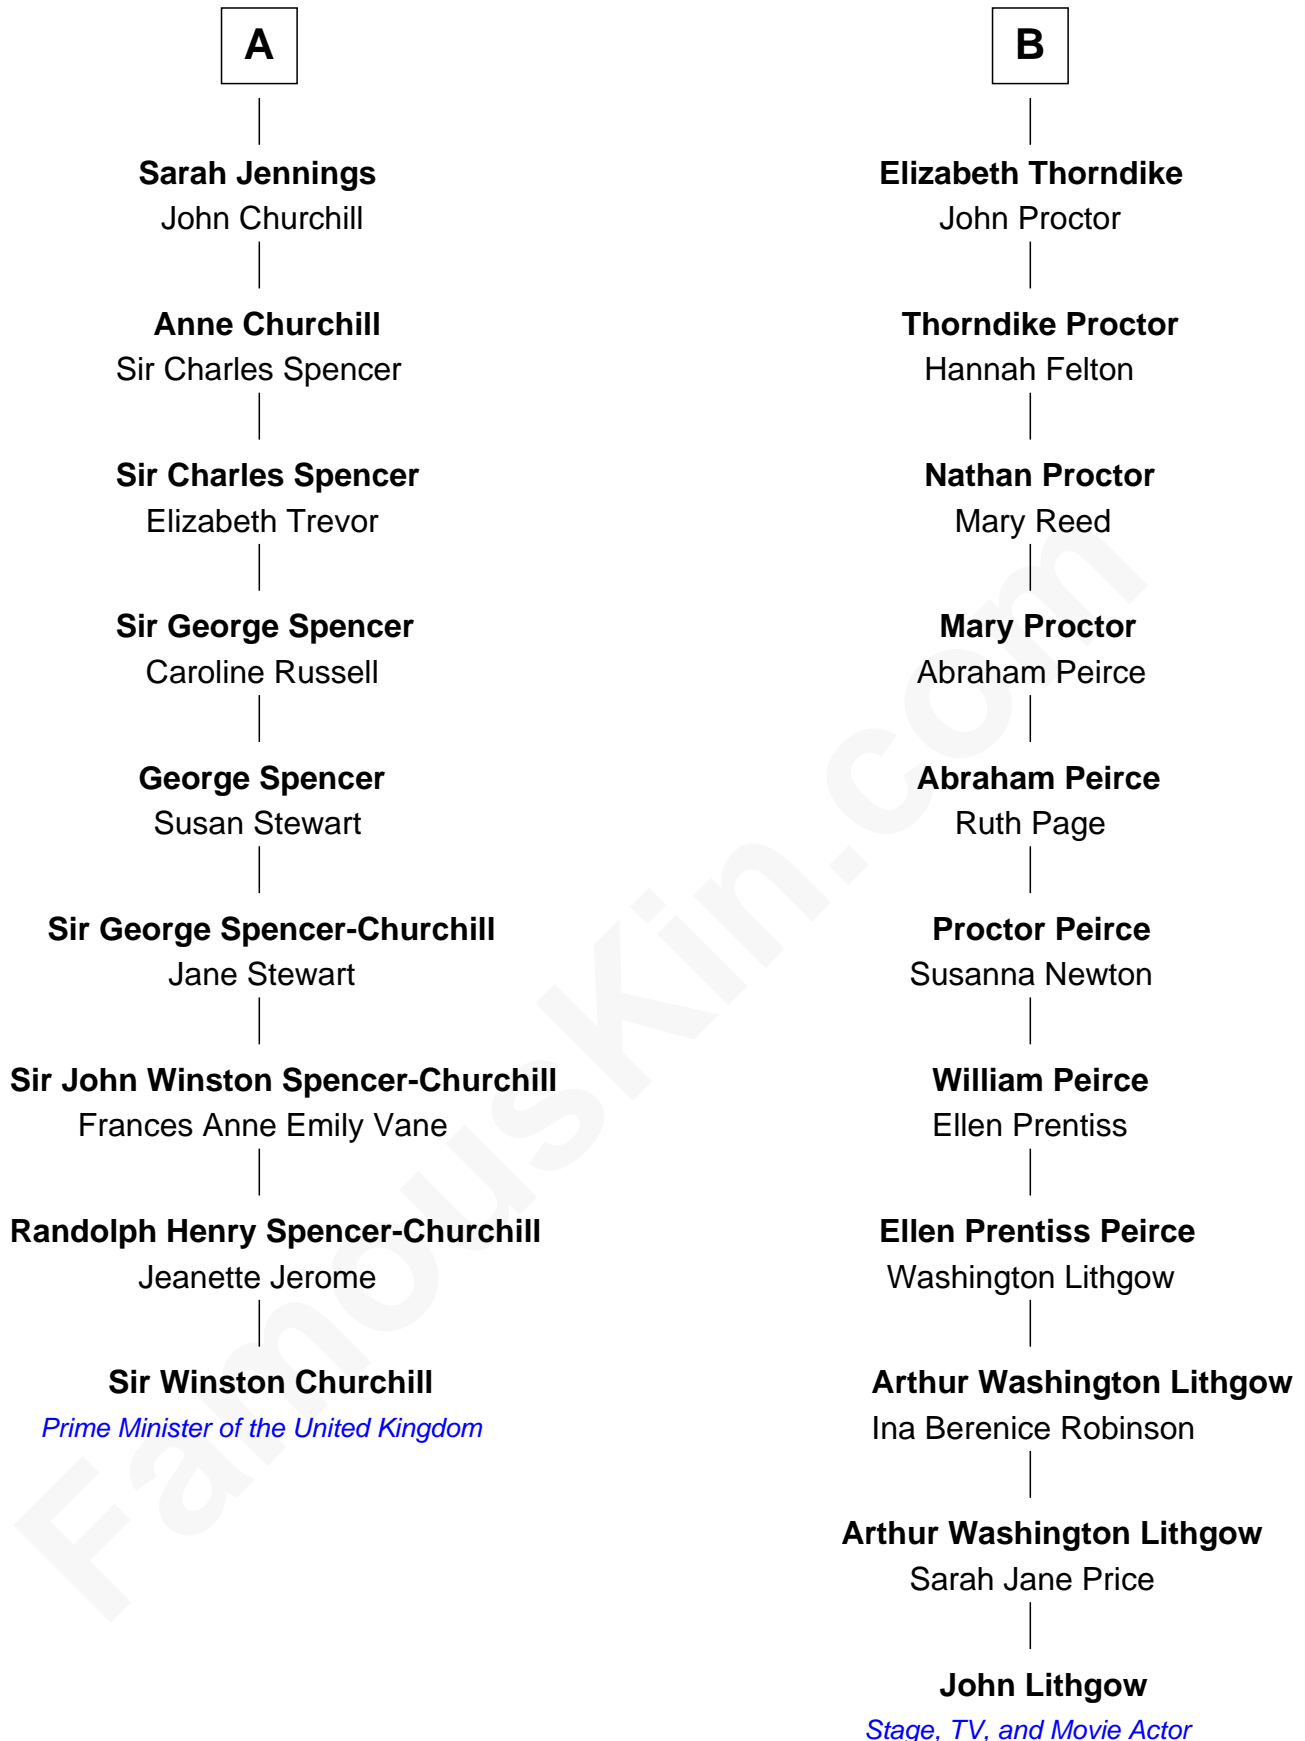

## Relationship Chart of

### Sir Winston Churchill

*Prime Minister of the United Kingdom*

15th cousin 2 times removed of

**John Lithgow**

*Stage, TV, and Movie Actor*

John Lithgow photo by [David Shankbone](#) (CC BY-SA 3.0)